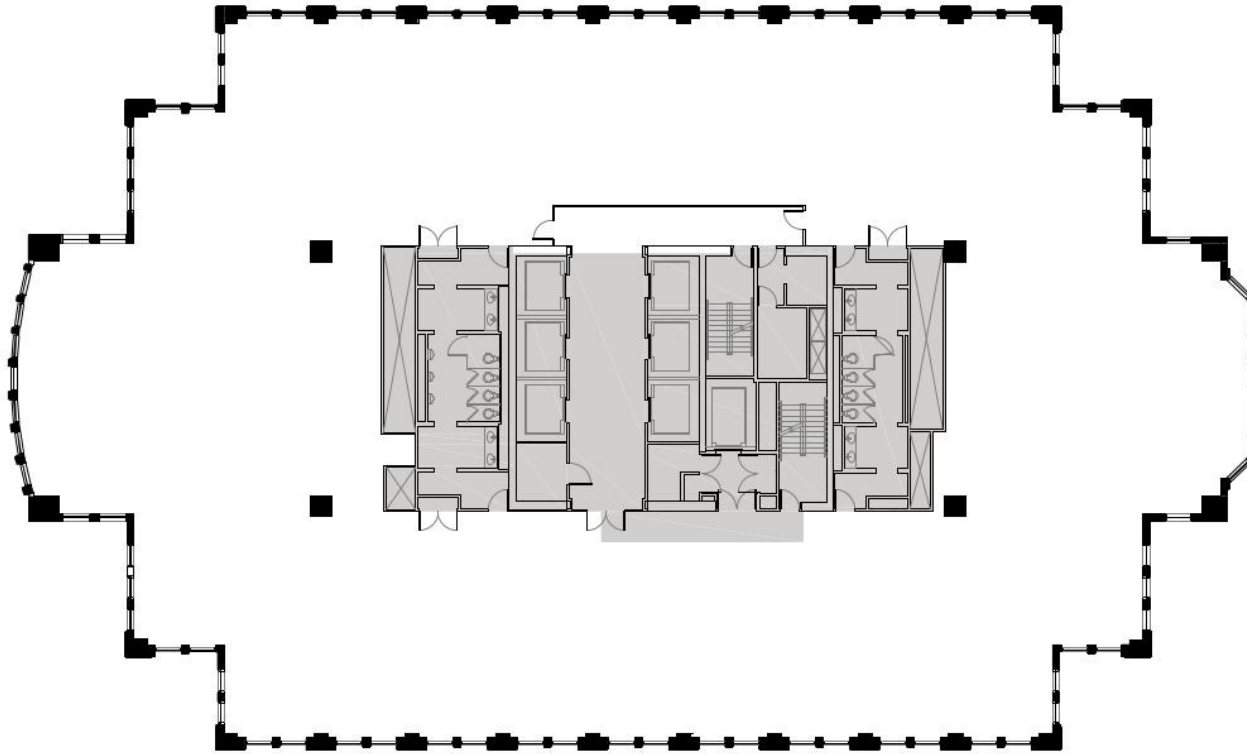

Floor Plan

31st Floor | Suite 3100 | 18,422 RSF

Mason Taylor
+1 312 470 2337
mason.taylor@cushwake.com

Karoline Eigel
+1 312 470 2302
karoline.eigel@cushwake.com

Paige Krueger
+1 949 554 9643
paige.krueger@cushwake.com

 **NBC
TOWER**