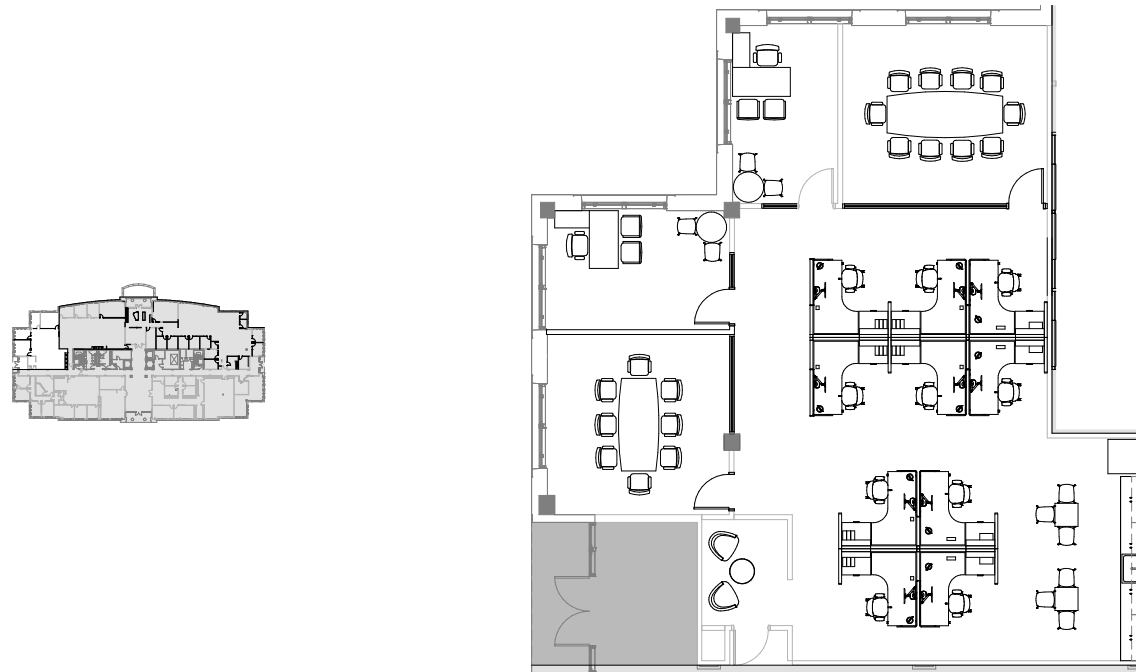

SUITE 155 | 2,415 RSF

FOR MORE INFO, CONTACT

JENNIFER KURZ | 704.295.0412 | JTK@TRINITY-PARTNERS.COM

TIM ARNOLD | 704.295.0404 | TARNOLD@TRINITY-PARTNERS.COM