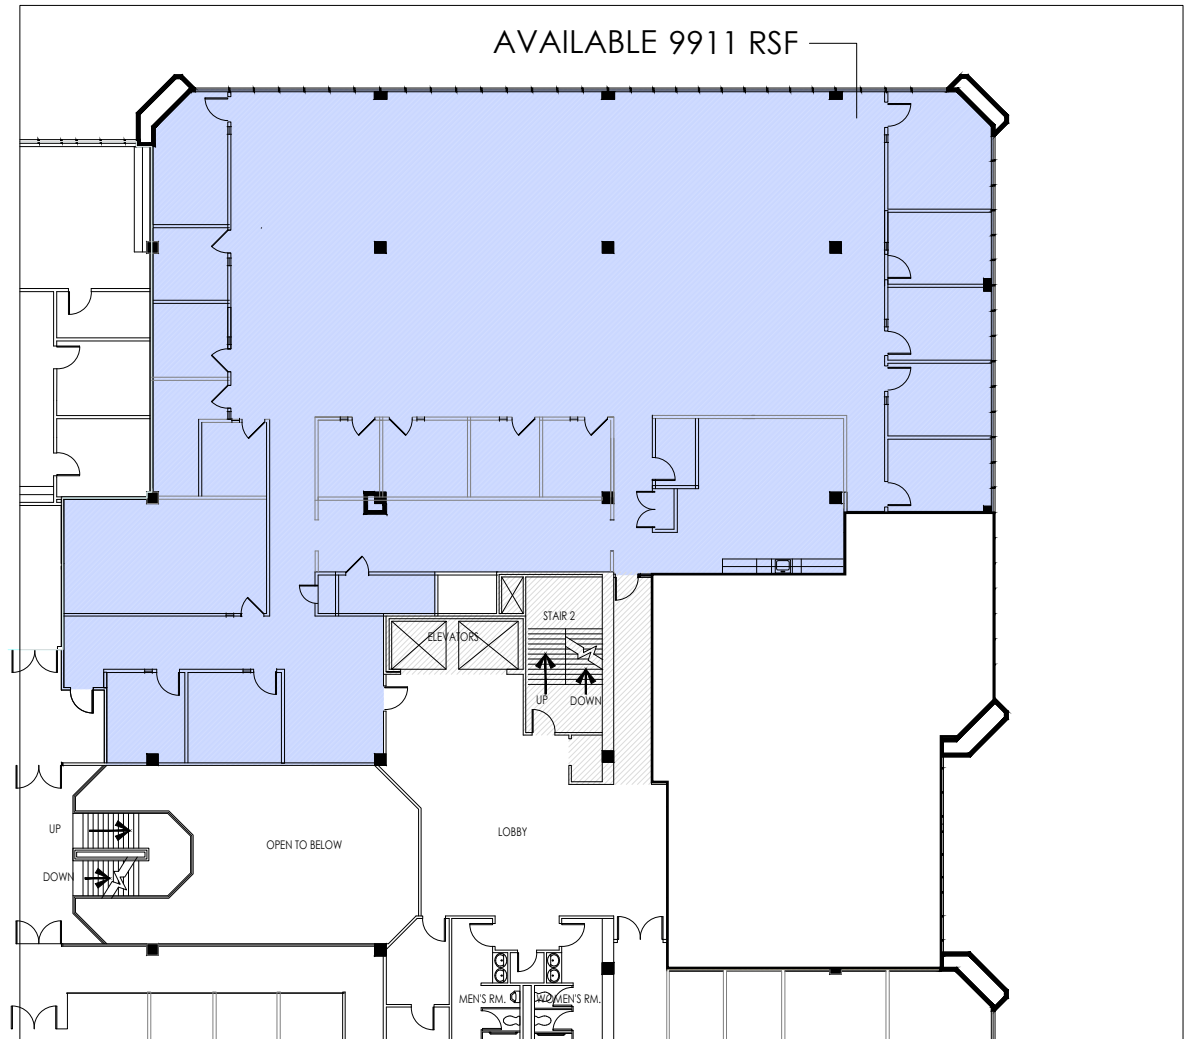

17-17 Route 208, Fair Lawn, NJ

Second floor – 9,911 RSF (divisible)

KEY PLAN

**For more
information**

Steven Geltzeiler
Senior Vice President
+1 973 898 4013
steven.geltzeiler@avisonyoung.com

Jeffrey L. Heller, SIOR
Principal & Executive Director
+1 973 753 1100
jeff.heller@avisonyoung.com