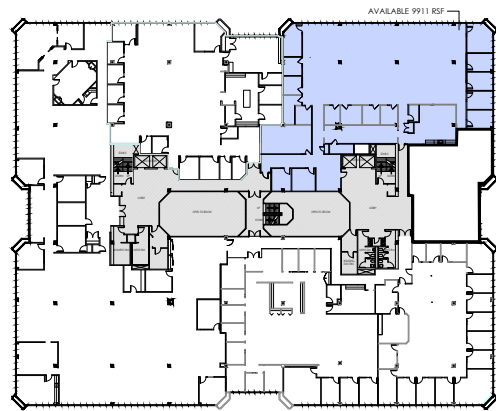

17-17 Route 208, Fair Lawn, NJ

Second floor – 9,911 RSF (divisible)

KEY PLAN

**For more
information**

Steven Geltzeiler
Senior Vice President
+1 973 898 4013
steven.geltzeiler@avisonyoung.com

Jeffrey L. Heller, SIOR
Principal & Executive Director
+1 973 753 1100
jeff.heller@avisonyoung.com