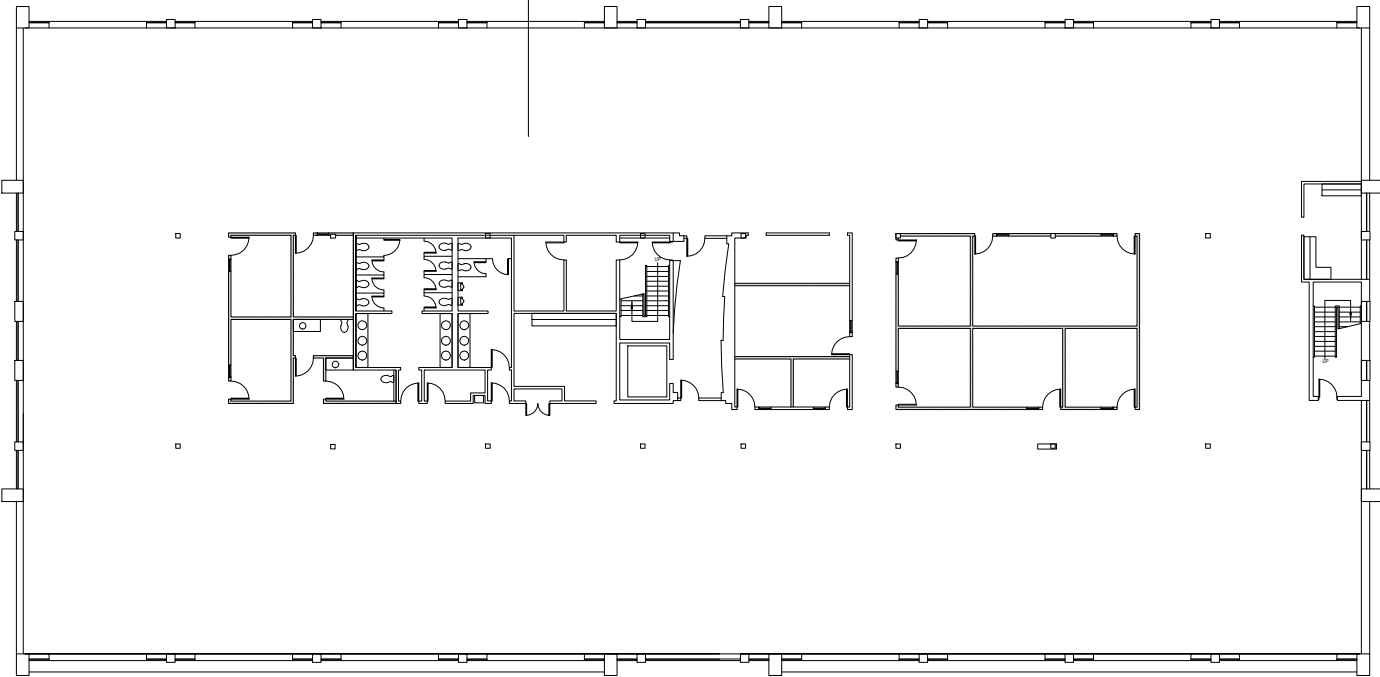

2nd Floor
NATIONAL GOVERNMENT SERVICES
23,585 RSF

Lease Board
Building 46 - Second Floor
8125 Knue Road
Indianapolis, IN

02/12/15
27146-02

COPYRIGHT 2015