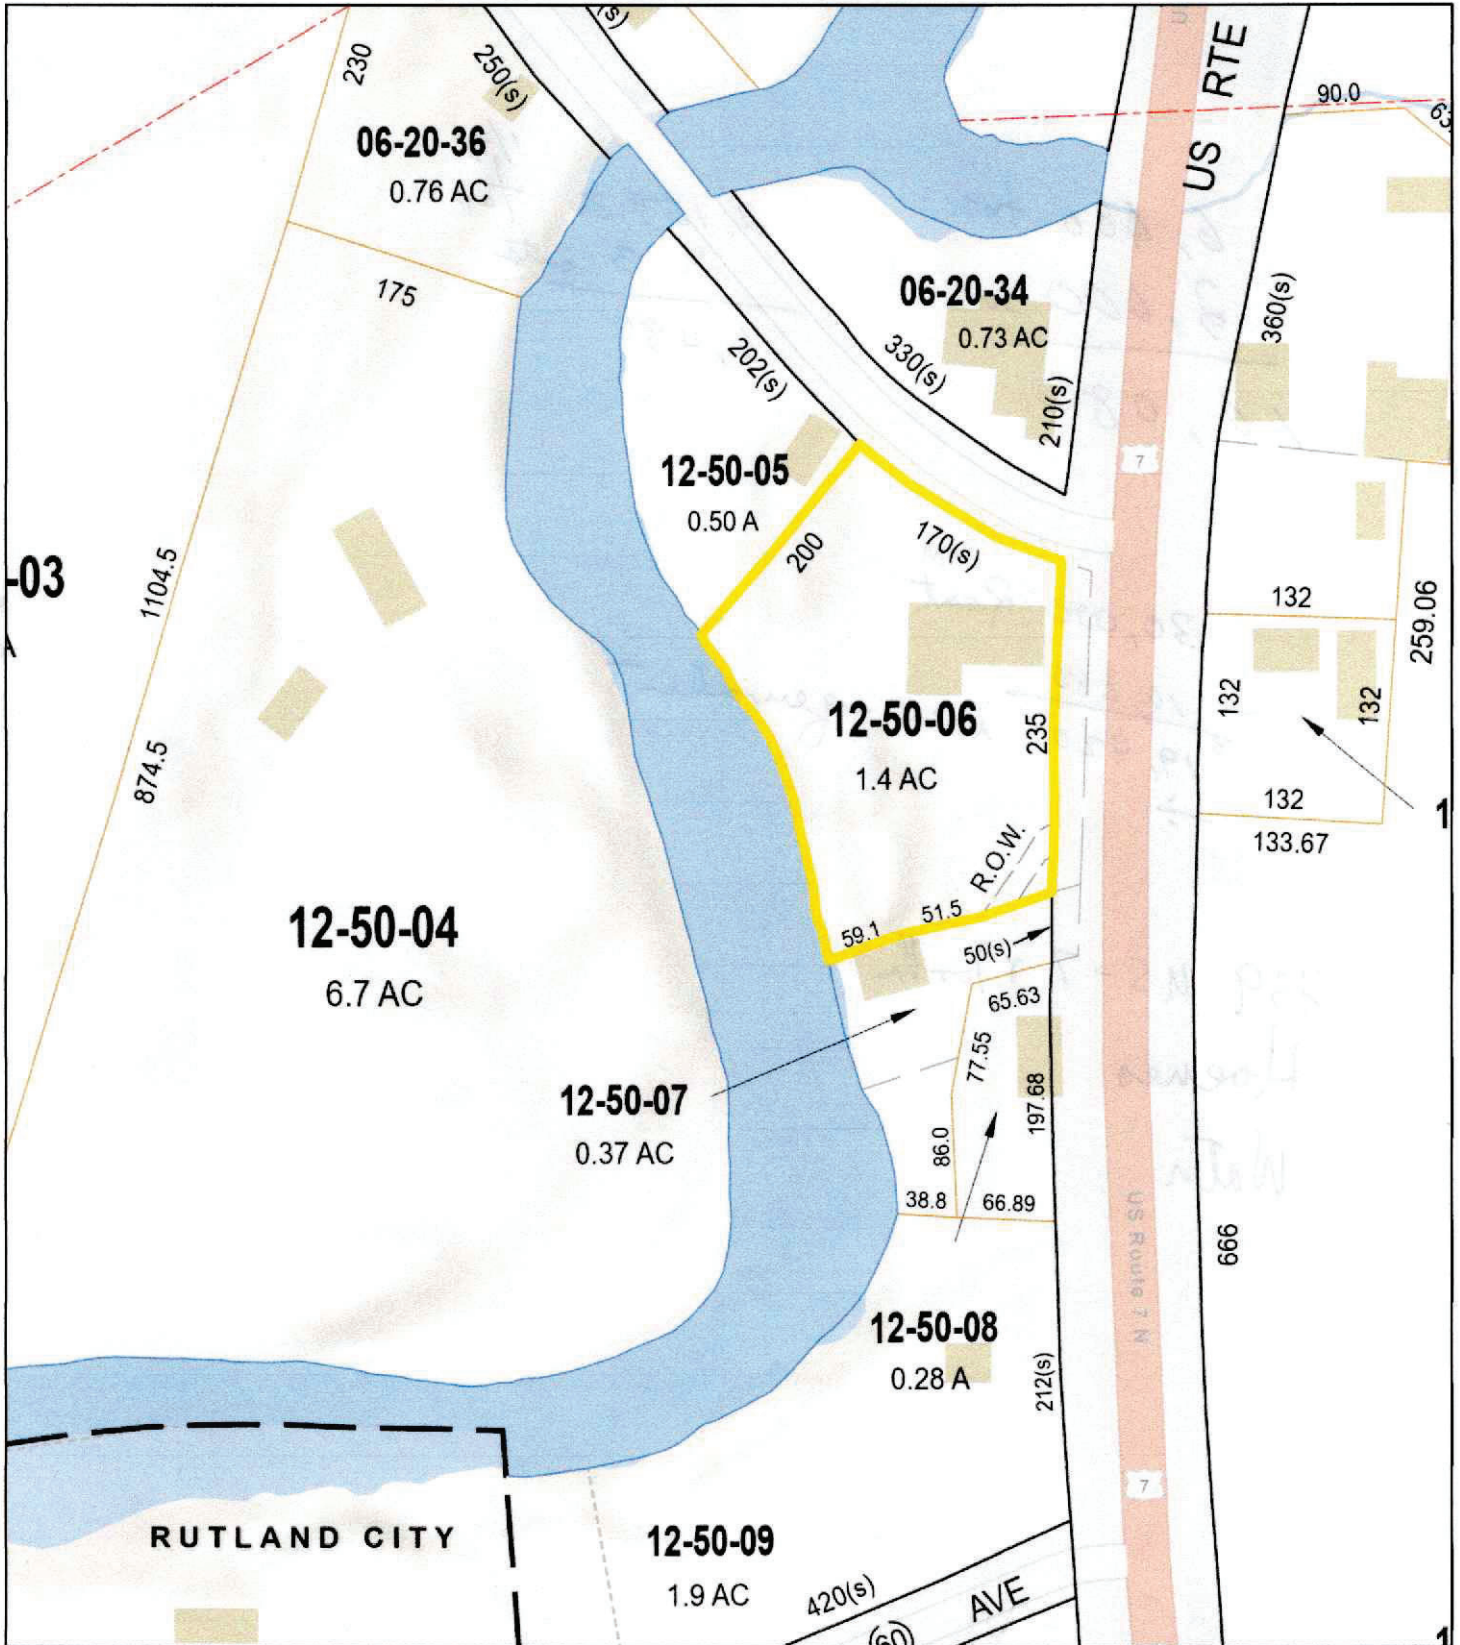

Hoenes 439 US-7 North Parcel 00063-0439

Rutland Town, VT

1 inch = 137 Feet

CAI Technologies
Precision Mapping Geospatial Solutions

www.cai-tech.com

May 20, 2025

Data shown on this map is provided for planning and informational purposes only. The municipality and CAI Technologies are not responsible for any use for other purposes or misuse or misrepresentation of this map.