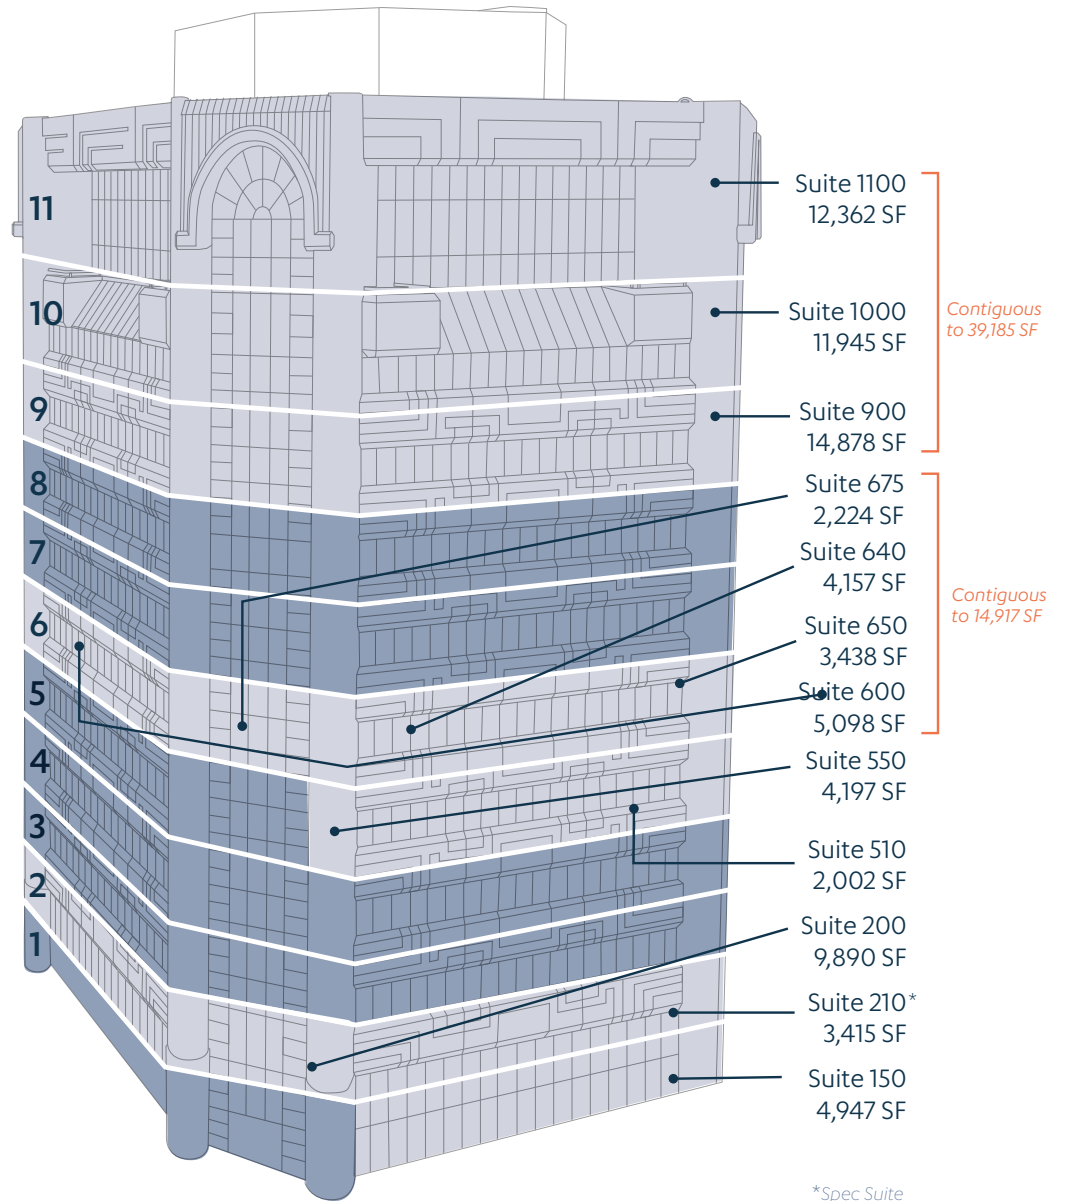

TOWER

2800 N. 44th St. Phoenix, AZ
tower44.colliers.com

GET IN
TOUCH

MICHAEL MARSH

Vice President
DIR +1 602 222 5177
michael.marsh@colliers.com

MATT BANISZEWSKI

Vice President
DIR +1 602 222 5176
matt.baniszewski@colliers.com