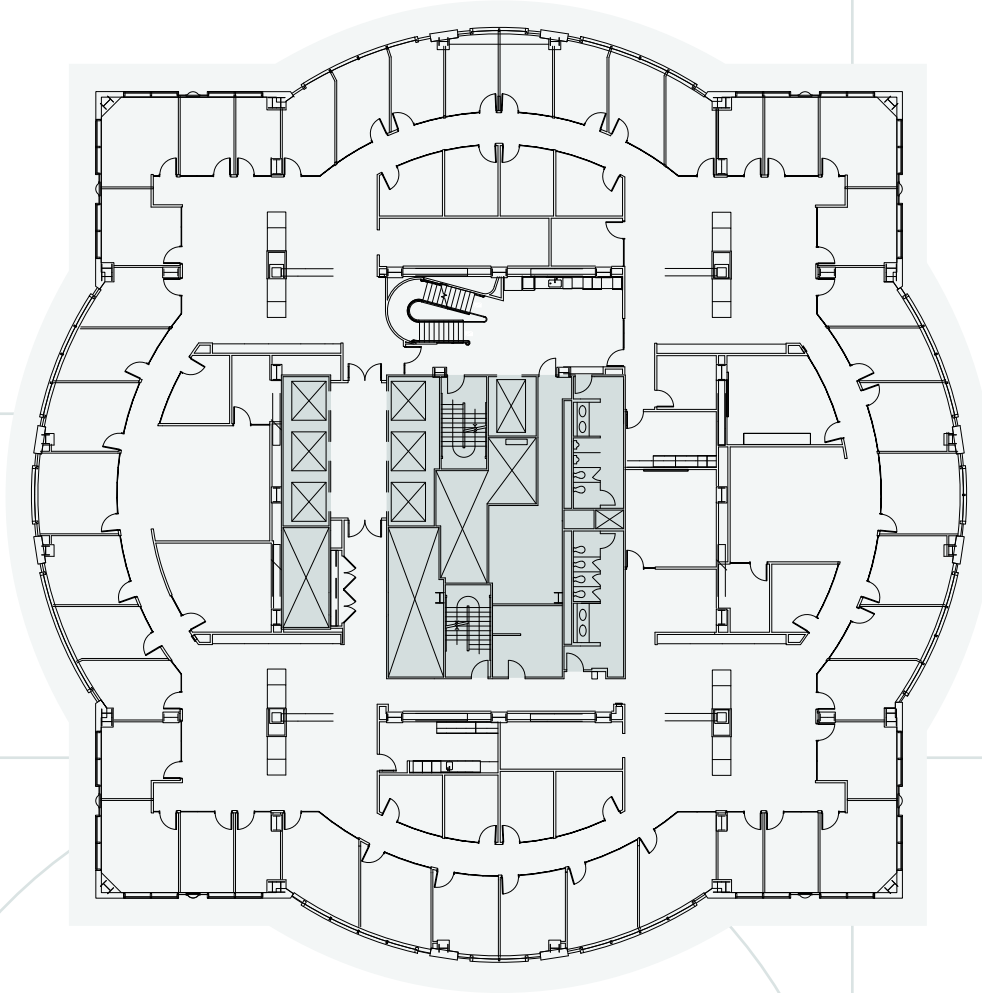

# FLOOR 41

SUITE 4100

23,995 SF

AVAILABLE 7/1/2025

TOWER  
1201