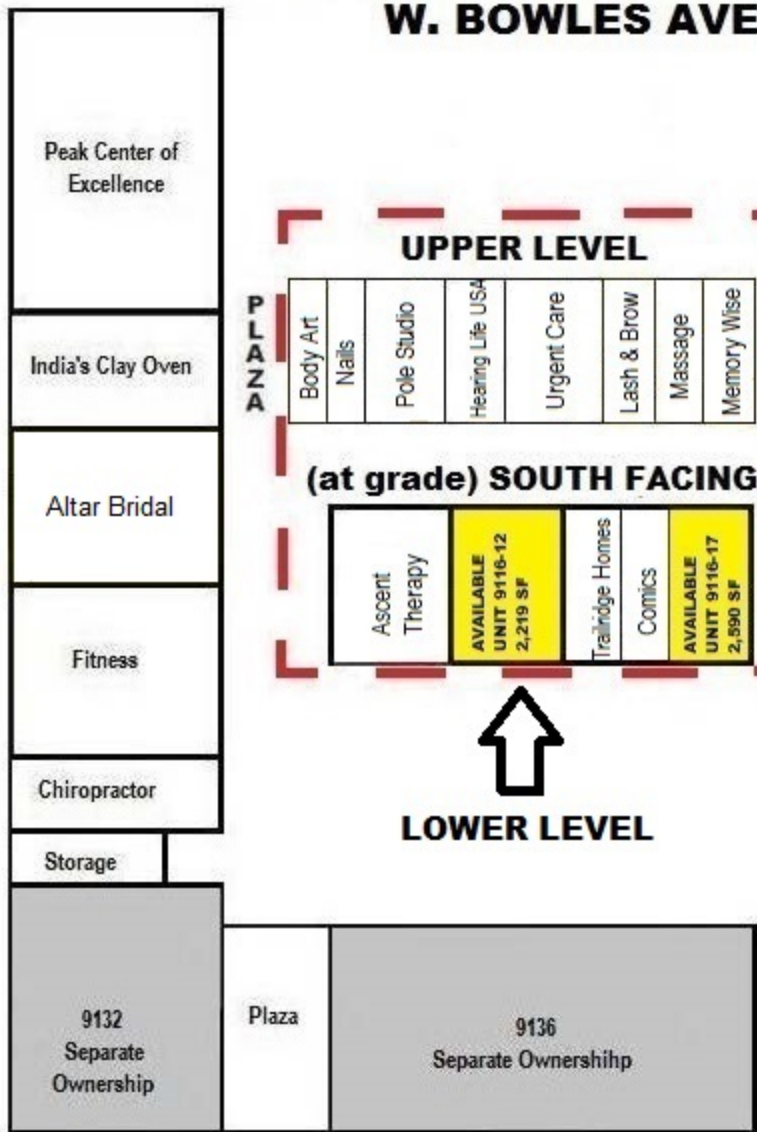

SITE PLAN/AVAILABILITY W. BOWLES AVE.

PLAZA

UPPER LEVEL

Body Art Nails	Pole Studio	Hearing Life USA	Urgent Care	Lash & Brow	Massage	Memory Wise
----------------	-------------	------------------	-------------	-------------	---------	-------------

(at grade) SOUTH FACING

Ascend Therapy	AVAILABLE UNIT 9116-12 2,219 SF	Trailridge Homes	Comics	AVAILABLE UNIT 9116-17 2,590 SF
----------------	---------------------------------------	------------------	--------	---------------------------------------

LOWER LEVEL