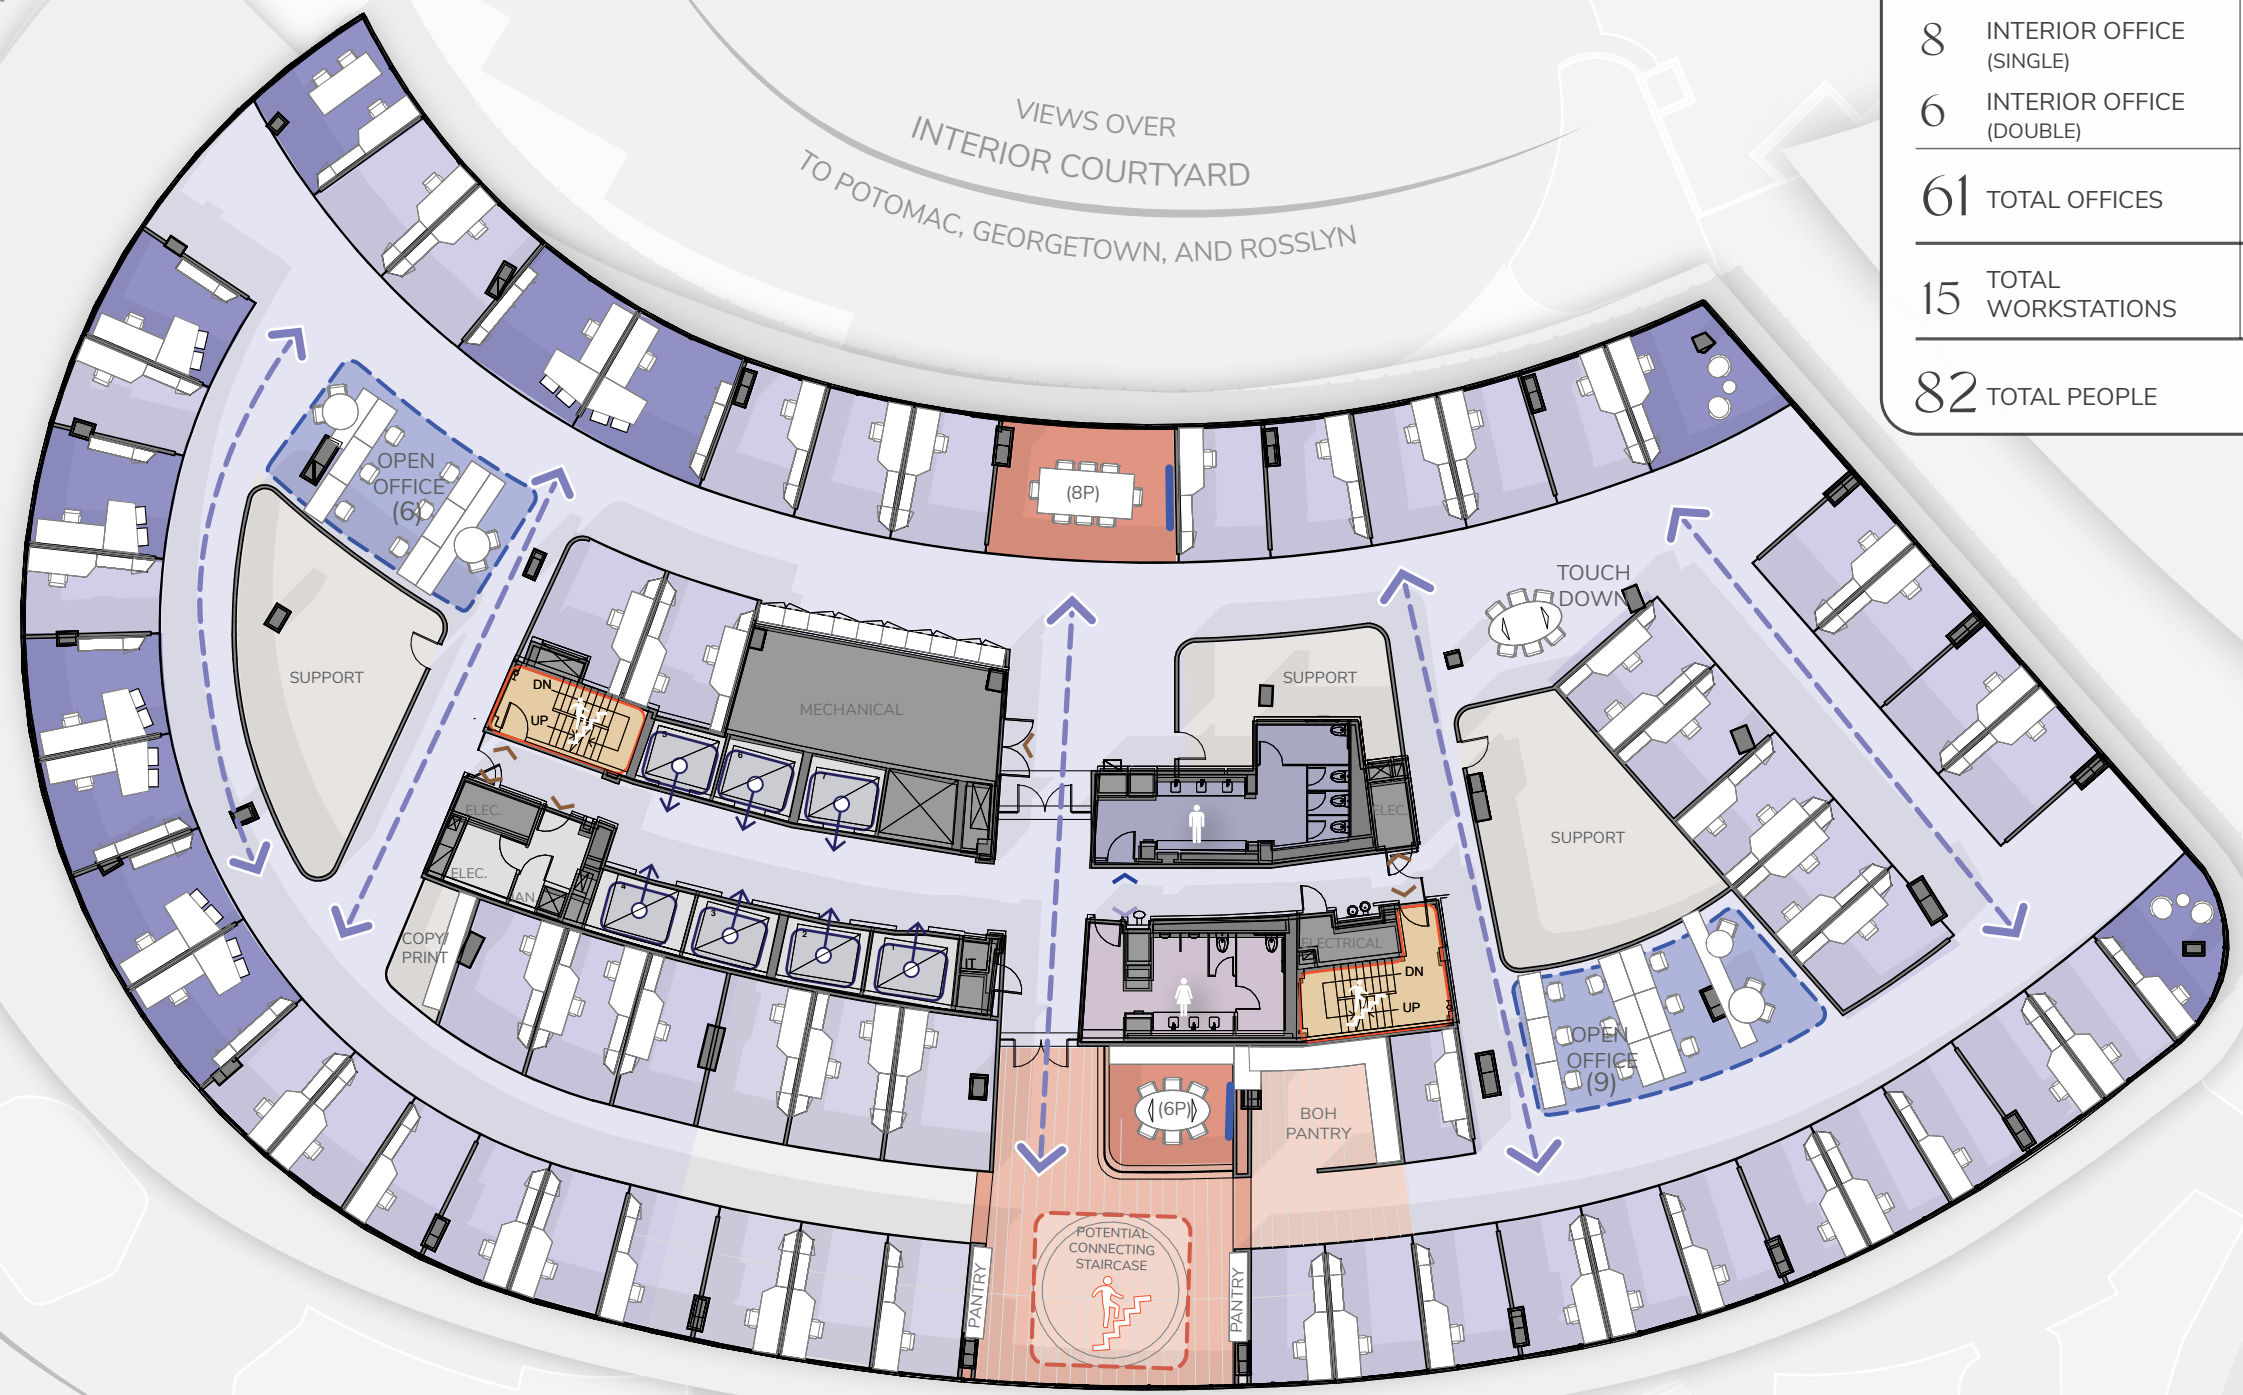

# LEVELS 9-10 SUMMARY

53,262 Total RSF

<b>LEVEL 9</b>		<b>26,653 RSF</b>	
2	PERIMETER OFFICE (LARGE)	2	4-6 (P) CONFERENCE
19	PERIMETER OFFICE	4	8-10 (P) CONFERENCE
2	INTERIOR OFFICE (SINGLE)	1	12+ (P) CONFERENCE
5	INTERIOR OFFICE (DOUBLE)	1	20+ (P) CONF
28	TOTAL OFFICES	0	MPR
21	TOTAL WORKSTATIONS	8	TOTAL CONFERENCE
54	TOTAL PEOPLE	86	TOTAL SEATS

700 NEW HAMPSHIRE AVE.  
CONDOMINIUMS

NEW HAMPSHIRE AVE.

**LEVEL 9 CONFERENCE FLOOR (2 FLOOR STACK – 9 & 10) 26,653 RSF**

VIEWS ACROSS POTOMAC RIVER  
TO MARINE CORPS MEMORIAL AND ARLINGTON NATIONAL CEMETERY

VIEWS OVER INTERIOR COURTYARD TO POTOMAC, GEORGETOWN, AND ROSSLYN

F STREET  
VIEWS TO MONUMENTS  
KENNEDY CENTER

LEVEL 10		26,609 RSF	
11	PERIMETER OFFICE (LARGE)	1	4-6 (P) CONFERENCE
36	PERIMETER OFFICE	1	8-10 (P) CONFERENCE
8	INTERIOR OFFICE (SINGLE)	0	12+ (P) CONFERENCE
6	INTERIOR OFFICE (DOUBLE)	0	20+ (P) CONF
61	TOTAL OFFICES	0	MPR
15	TOTAL WORKSTATIONS	2	TOTAL CONFERENCE
82	TOTAL PEOPLE	15	TOTAL SEATS

# LEVEL 10 WORKSPACE (2 FLOOR STACK – 9 & 10) 26,609 RSF

F STREET  
 VIEWS TO MONUMENTS  
 KENNEDY CENTER

VIEWS ACROSS  
 POTOMAC RIVER  
 TO MARINE CORPS MEMORIAL AND  
 ARLINGTON NATIONAL CEMETERY

VIEWS OVER  
 INTERIOR COURTYARD  
 TO POTOMAC, GEORGETOWN, AND ROSSLYN