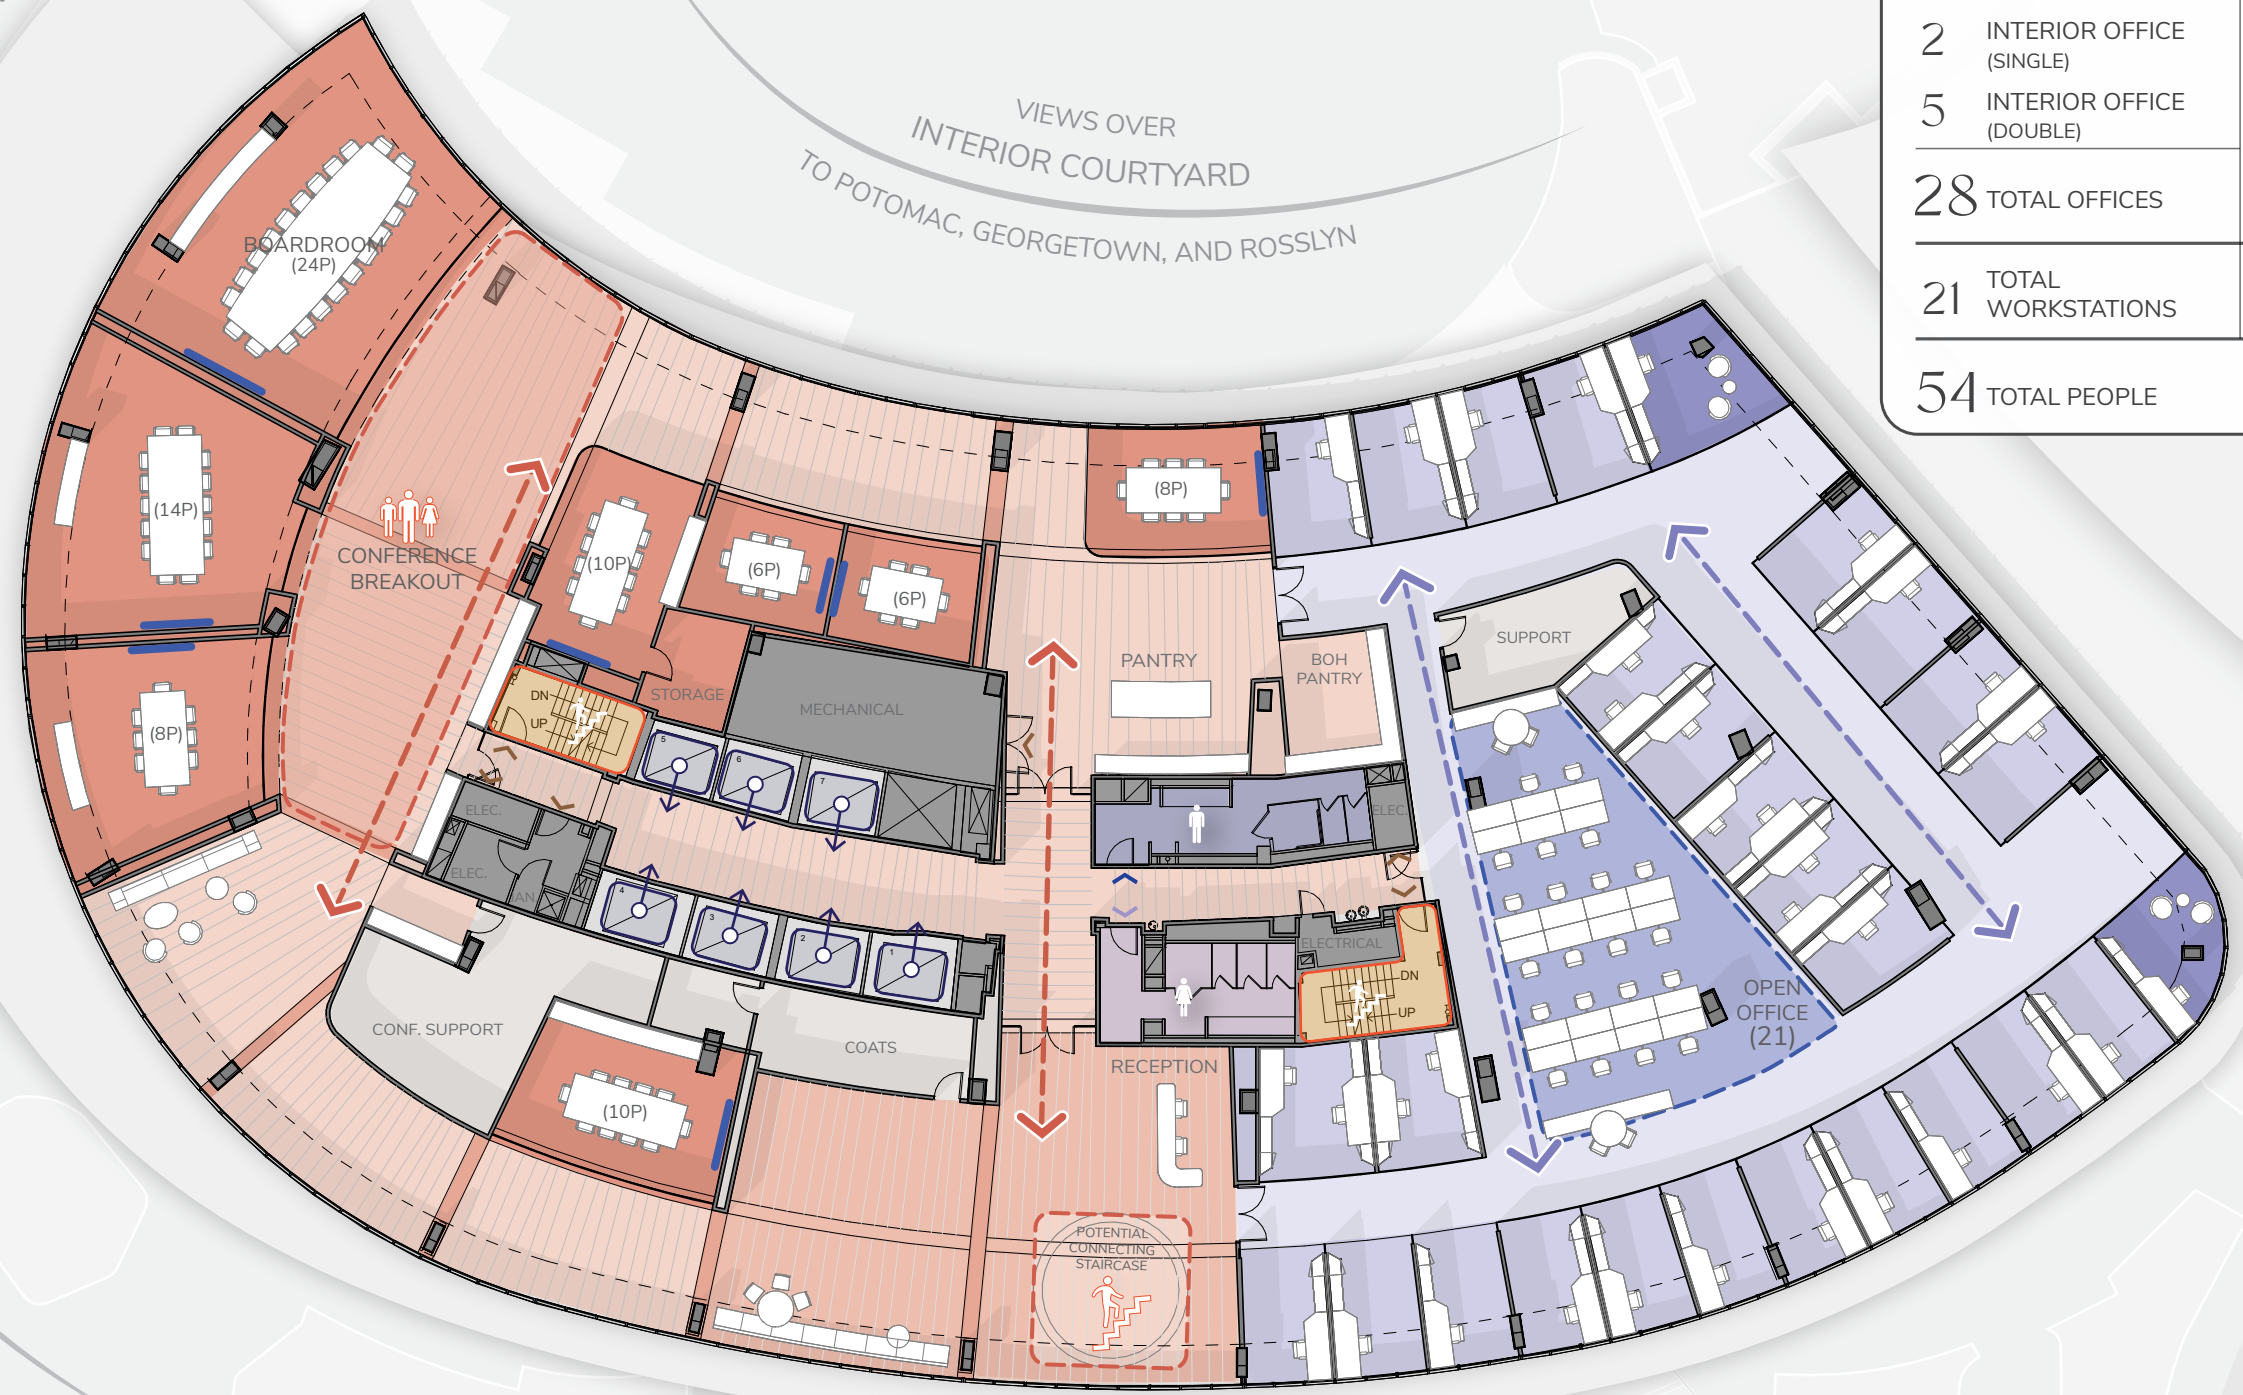

FLOOR	OFFICES	CONFERENCE ROOMS
9	28	8
10	61	2

TOTAL	89 OFFICES	10 CONFERENCE ROOMS
-------	---------------	---------------------------

TOTAL SEATS	136 PEOPLE (INCLUDES WORKSTATIONS)	101 SEATS
-------------	---	--------------

# LEVELS 9-10 SUMMARY

53,262 Total RSF

<b>LEVEL 9</b>		<b>26,653 RSF</b>	
2	PERIMETER OFFICE (LARGE)	2	4-6 (P) CONFERENCE
19	PERIMETER OFFICE	4	8-10 (P) CONFERENCE
2	INTERIOR OFFICE (SINGLE)	1	12+ (P) CONFERENCE
5	INTERIOR OFFICE (DOUBLE)	1	20+ (P) CONF
28	TOTAL OFFICES	0	MPR
21	TOTAL WORKSTATIONS	8	TOTAL CONFERENCE
54	TOTAL PEOPLE	86	TOTAL SEATS

VIEWS OVER INTERIOR COURTYARD TO POTOMAC, GEORGETOWN, AND ROSSLYN

F STREET  
VIEWS TO MONUMENTS  
KENNEDY CENTER

LEVEL 10		26,609 RSF	
11	PERIMETER OFFICE (LARGE)	1	4-6 (P) CONFERENCE
36	PERIMETER OFFICE	1	8-10 (P) CONFERENCE
8	INTERIOR OFFICE (SINGLE)	0	12+ (P) CONFERENCE
6	INTERIOR OFFICE (DOUBLE)	0	20+ (P) CONF
61	TOTAL OFFICES	0	MPR
15	TOTAL WORKSTATIONS	2	TOTAL CONFERENCE
82	TOTAL PEOPLE	15	TOTAL SEATS

# LEVEL 10 WORKSPACE (2 FLOOR STACK – 9 & 10) 26,609 RSF

F STREET  
 VIEWS TO MONUMENTS  
 KENNEDY CENTER

VIEWS ACROSS  
 POTOMAC RIVER  
 TO MARINE CORPS MEMORIAL AND  
 ARLINGTON NATIONAL CEMETERY

VIEWS OVER  
 INTERIOR COURTYARD  
 TO POTOMAC, GEORGETOWN, AND ROSSLYN