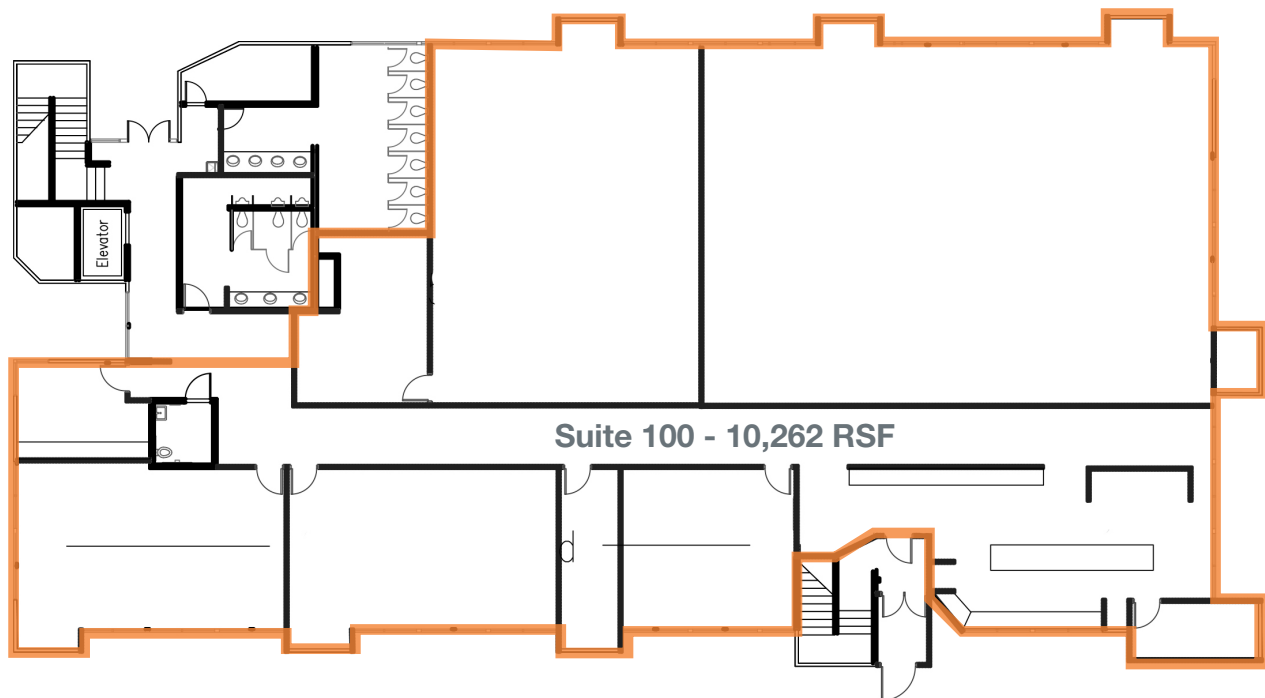

370 Building

First Floor

For Lease
Parkwest Commons
370 Corporate Drive N, Tukwila

For more information, contact:

Mike George

+1 425 586 5618
mgeorge@nai-psp.com

Tony Rona

+1 425 586 5634
trona@nai-psp.com