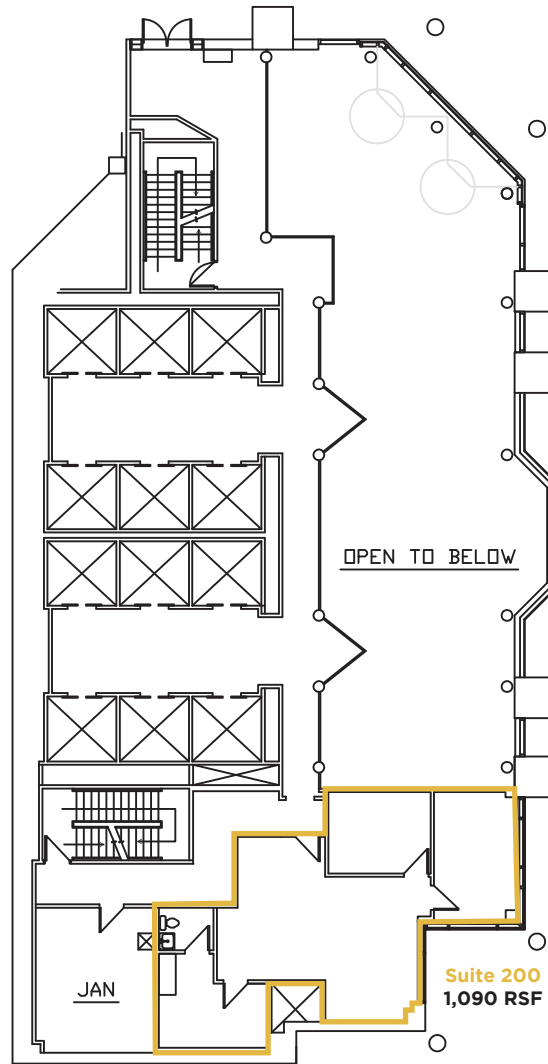

1201 WALNUT

Kansas City, MO 64105

 = VACANT

2nd Floor

SCALE: 1/32" = 1'-0"

 THE SKYLINE COLLECTION