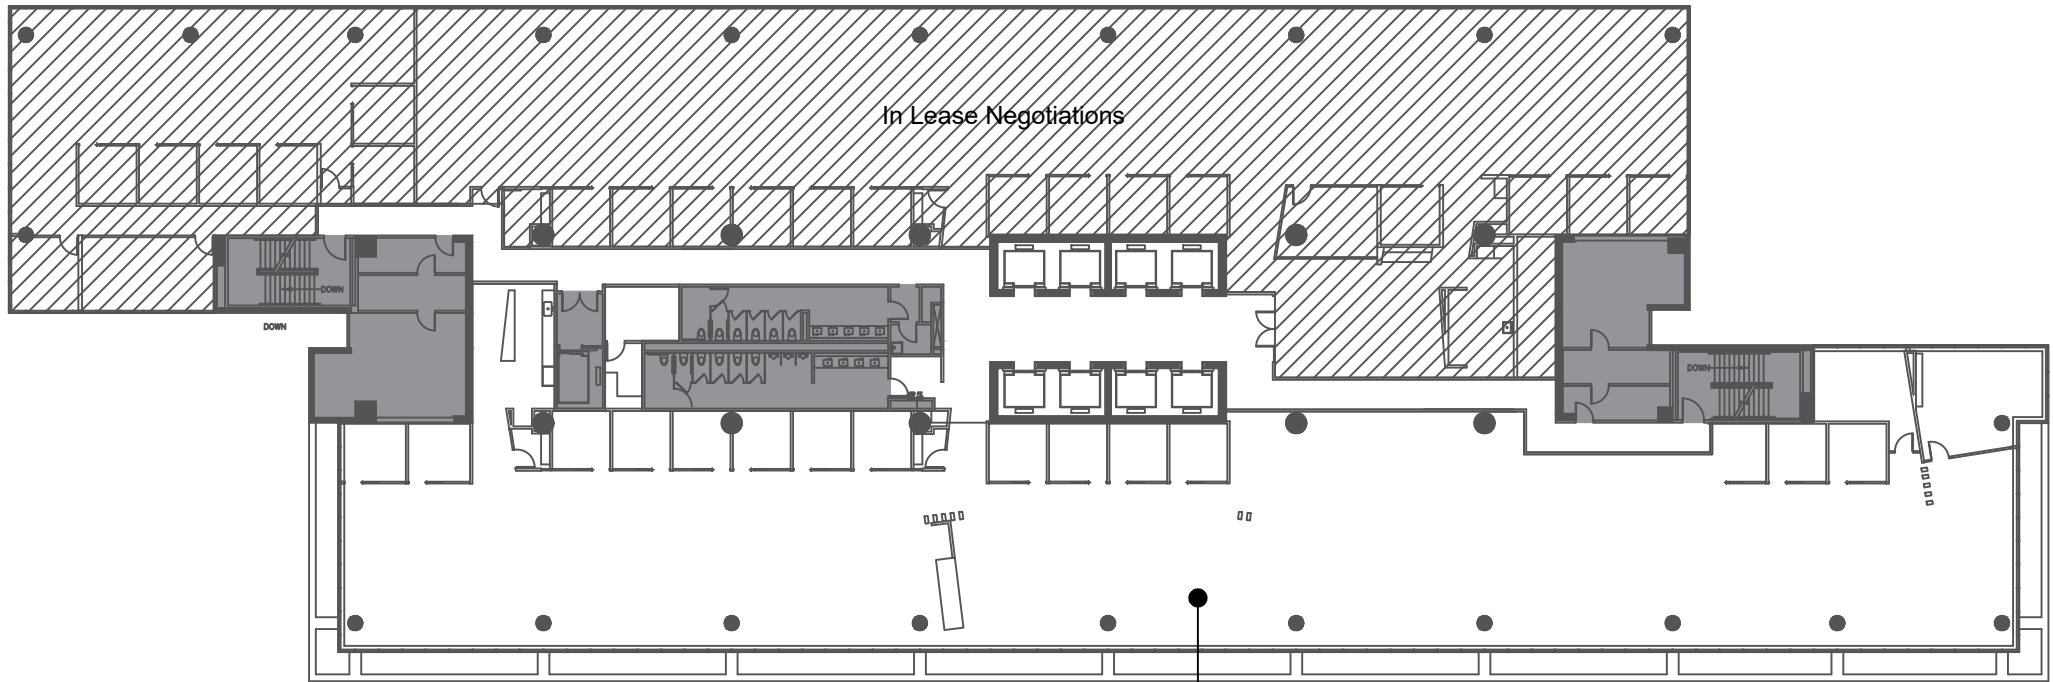

Promenade Central

Suite 450 | 15,001 RSF

1200 Peachtree Street | Atlanta, GA 30309

Suite 450
15,001 RSF