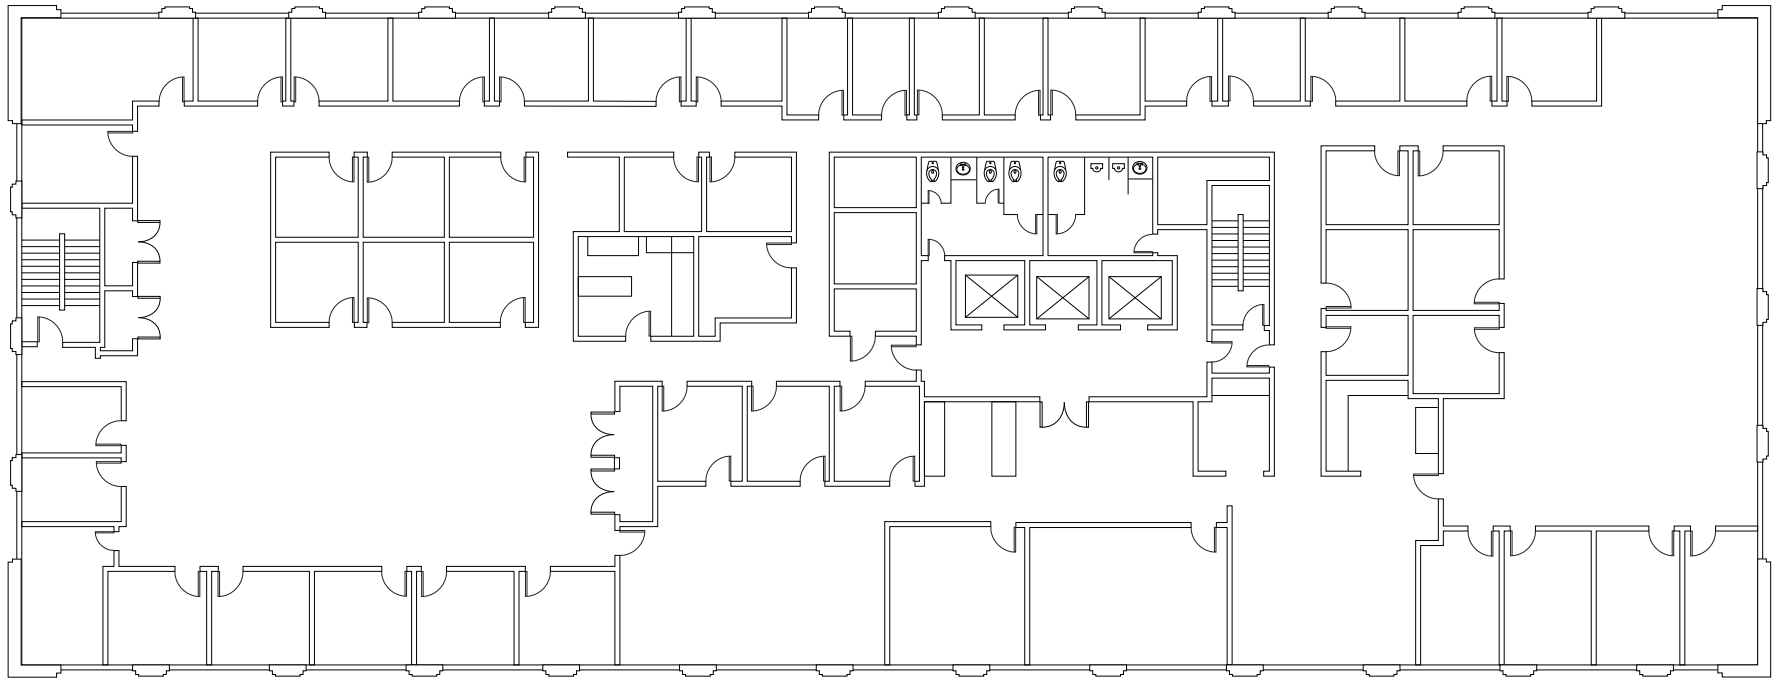

Bovet Office Centre

155 Bovet Rd, San Mateo, CA 94402

BOVET
OFFICE CENTRE

AVAILABILITIES

FLOOR 8 | ±15,761 s.f.

Suite 800

Available now

Tim Grant
T +1 650 480 2124
CA RE License -00674597
tim.grant@jll.com