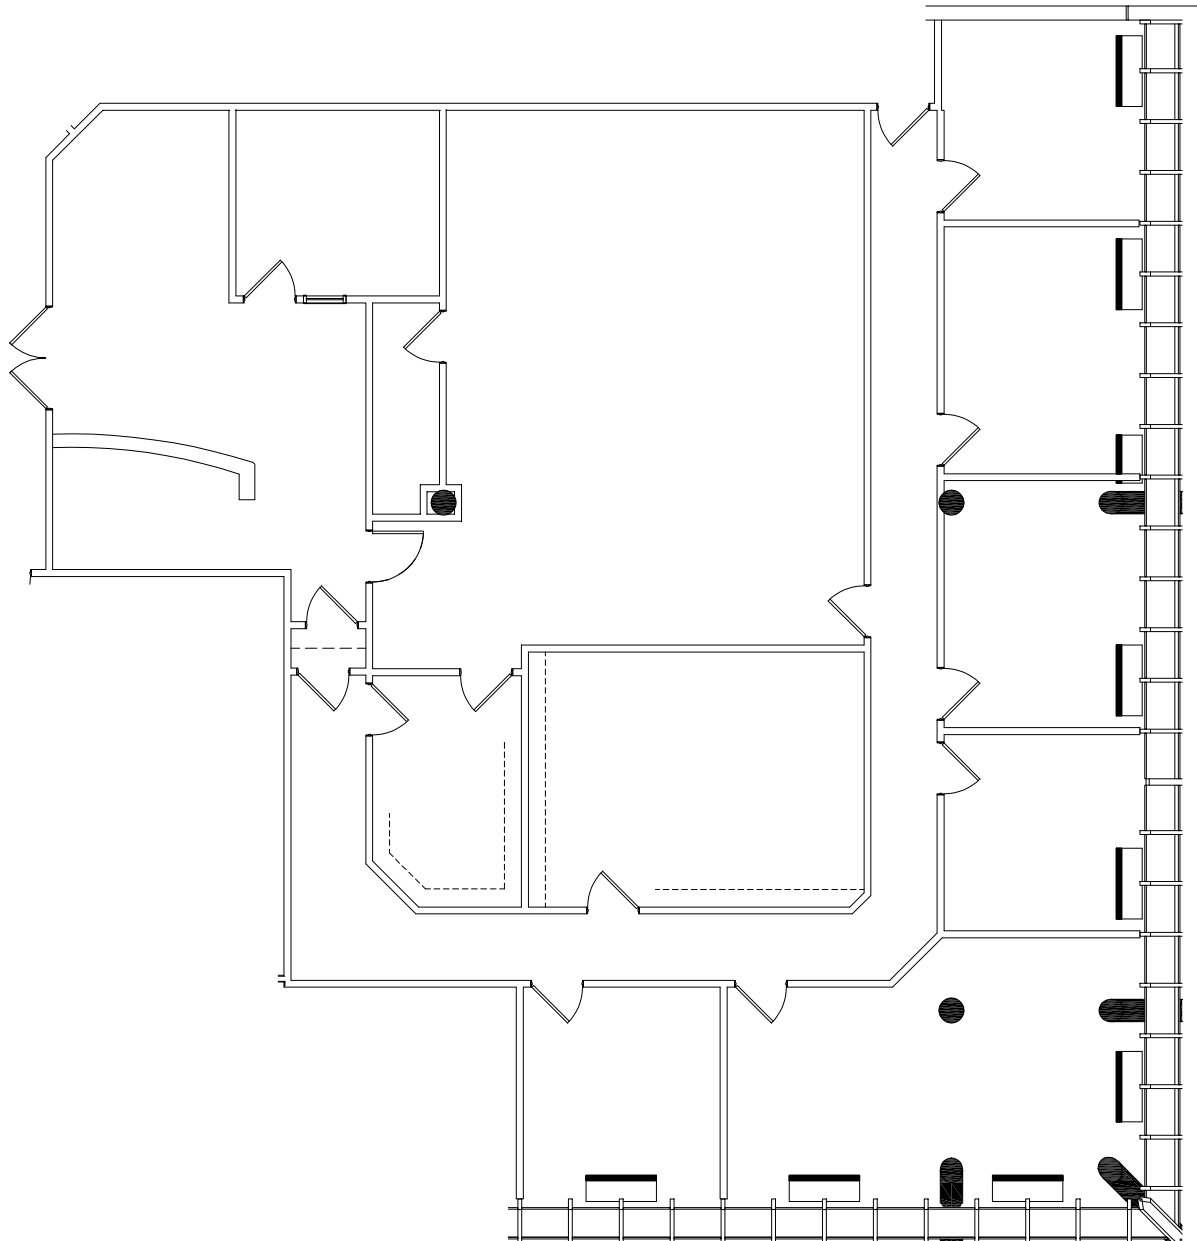

BETH SALLEE | 317.810.7012
beth.sallee@jll.com

KEVIN GILLIHAN | 317.677.2237
kevin.gillihan@jll.com

OWNER:

SUITE 2090

THE PYRAMIDS | 3500 DEPAUW BLVD | INDIANAPOLIS, IN 46268

4,133 RSF