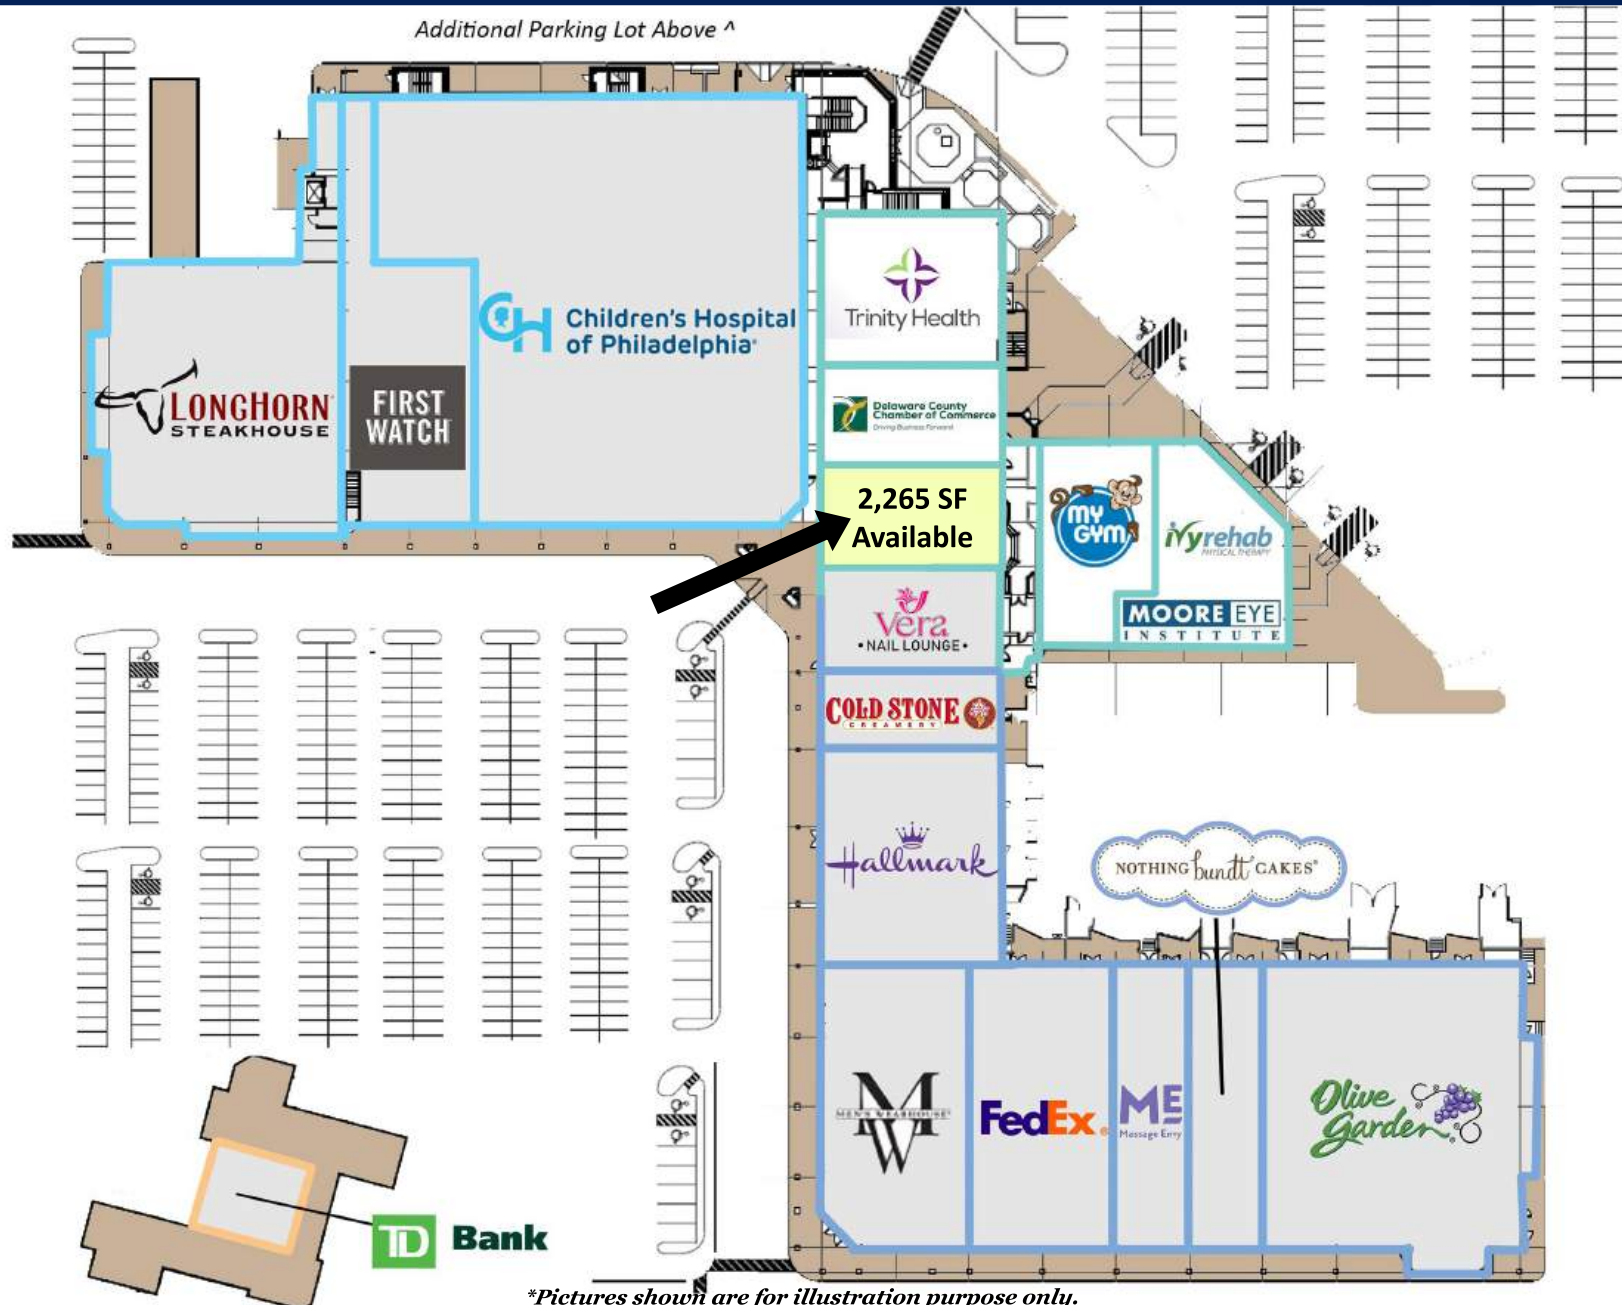

Springfield Square South Shopping Center

1001 Baltimore Pike, Springfield, PA 19064

	Population	Households	Avg. HH Income	36,000 Vehicles Per Day
3 Miles	144,718	56,442	\$126,900	
5 Miles	367,977	139,954	\$111,700	

Springfield Square South Shopping Center

1001 Baltimore Pike, Springfield, PA 19064

**Pictures shown are for illustration purpose only.*

Join Our Family of Shopping Centers!

Springfield, PA

FedEx
FirstWatch
THE DAYTIME CAFE
LONGHORN STEAKHOUSE
Olive Garden
NOTHING BUT CAKES
CH Children's Hospital of Philadelphia

Springfield Square South

GIANT
RALLY HOUSE
LOCAL STUFF
SHAKE SHACK
Panera BREAD

Springfield Square North

Baltimore Pike

Main Line Health
five BELOW
Bertucci's
SKECHERS

Springfield Square Central

N R
EST. 1960
C

NATIONAL REALTY CORPORATION
EST. 1960

LA FITNESS
HOBBY LOBBY
Chick-fil-A
TARGET

The Shops at
Springfield Park