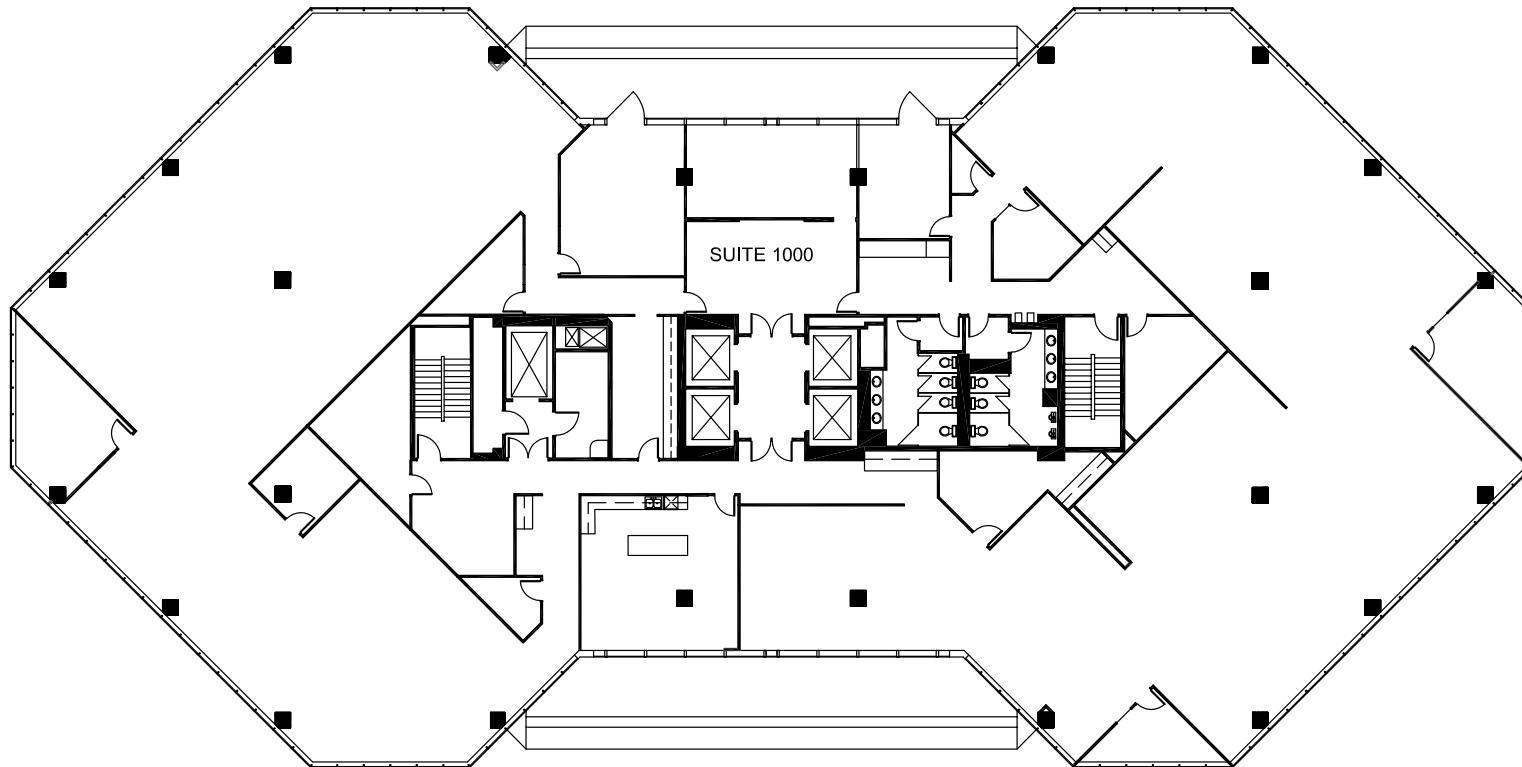

PHOENIX
Gateway
CENTER

THREE GATEWAY

410 North 44th Street
Phoenix, Arizona

Scan For More Information

SUITE 1000 | 20,973 SF

BRETT ABRAMSON
t 602-803-6604
brett.abramson@nmrk.com

CHRIS LATVAHO
t 602-616-7978
chris.latvaaho@nmrk.com