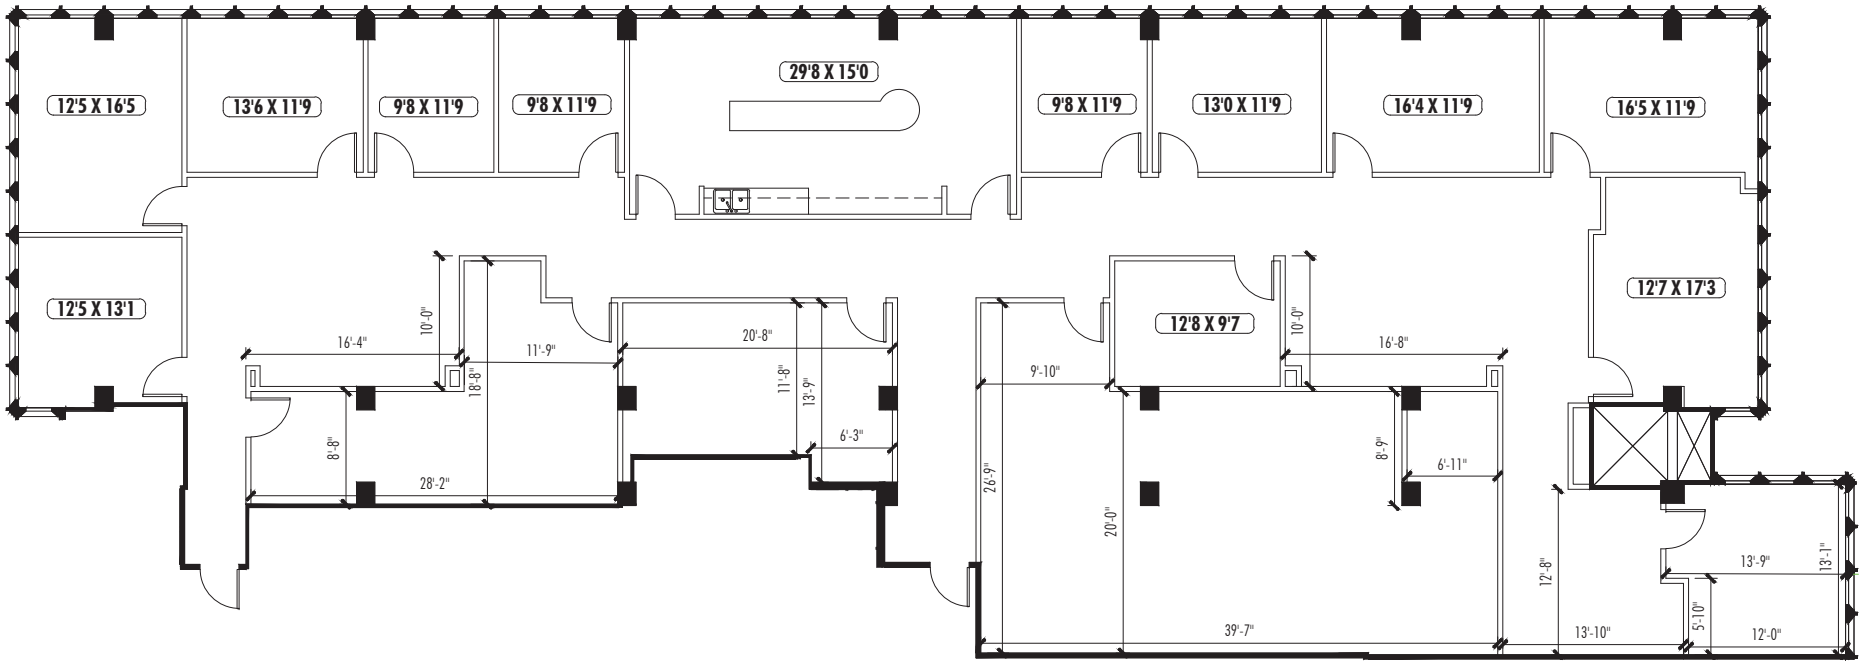

TOWER 229, SUITE 2501

6,446 RSF

KEY PLAN

PEACHTREE CENTER