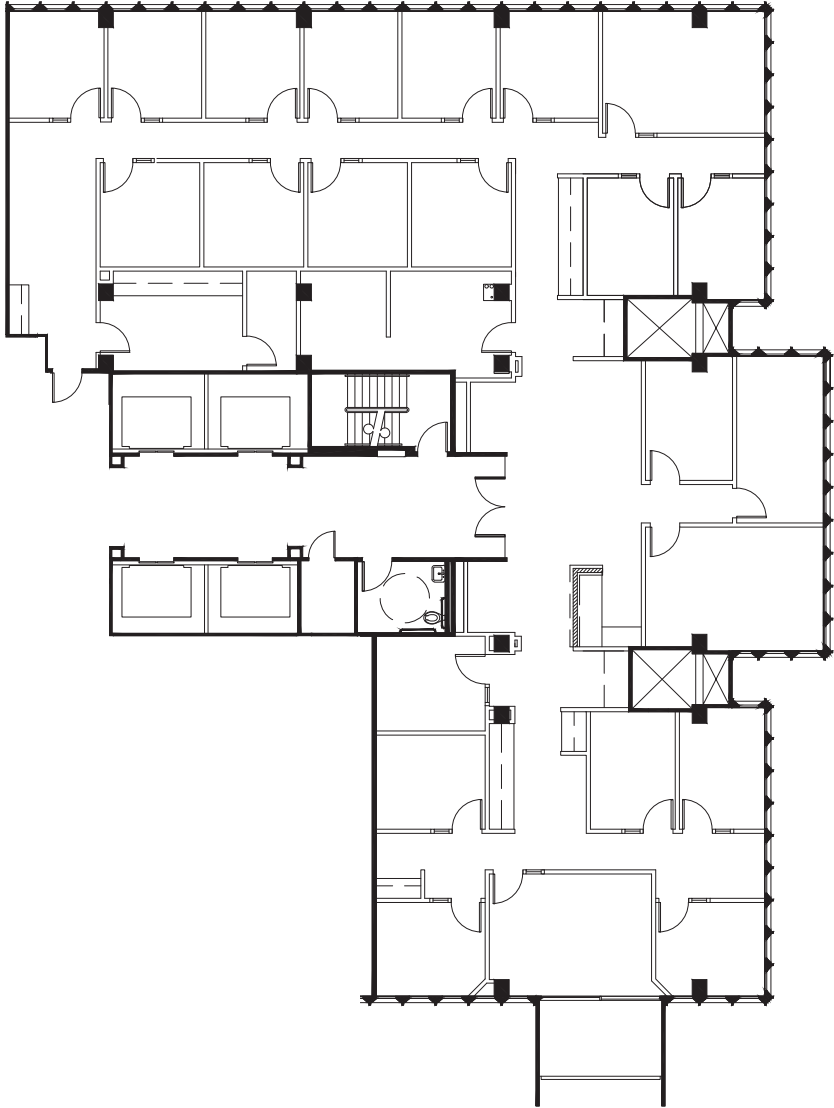

# TOWER 233, SUITE 600

6,303 RSF

KEY PLAN