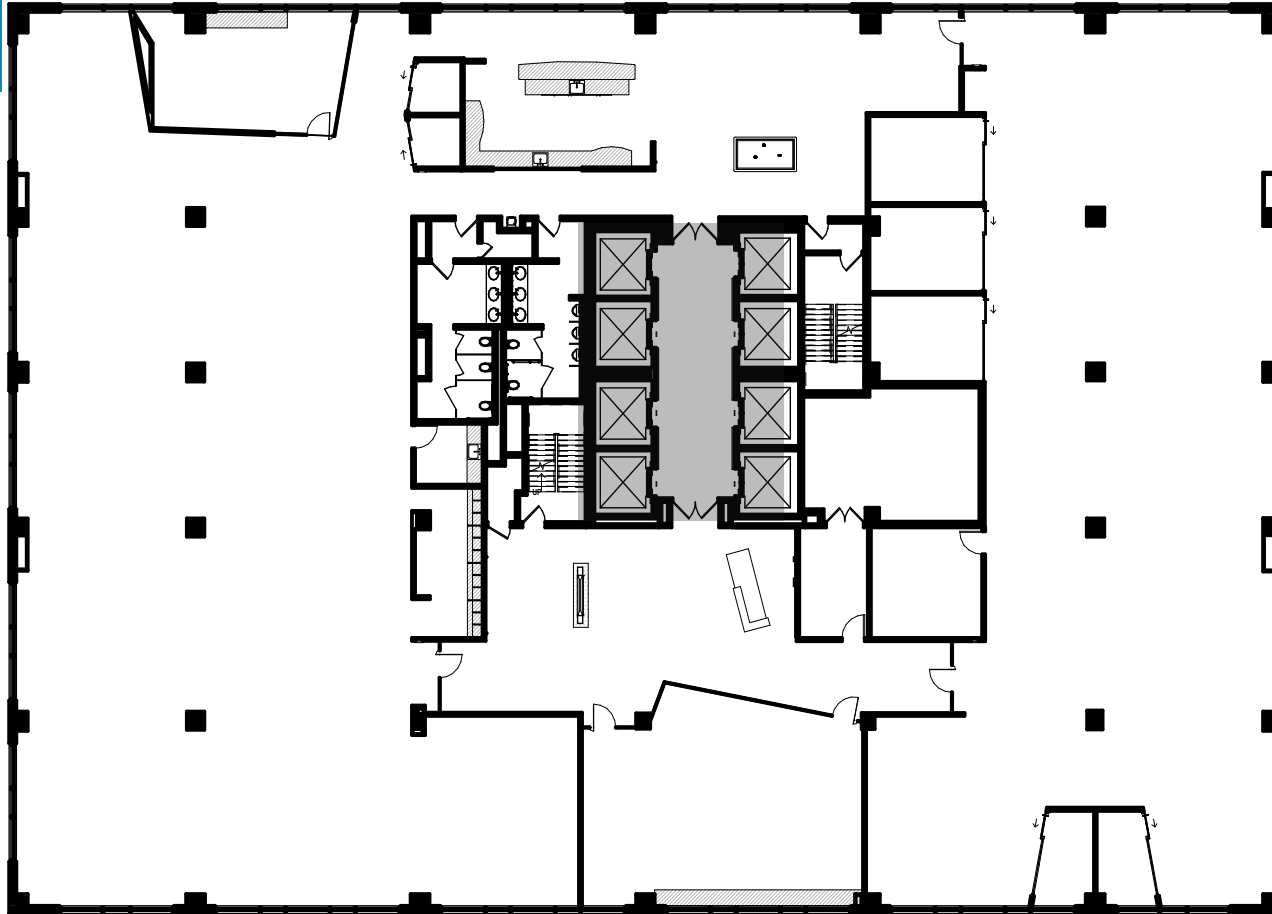

ONE CITY PLAZA

421 Fayetteville Street | Raleigh

Suite 1700 | 18,913 RSF

Disclaimer: The above floor plans are not to scale. The available space shown is a representative layout.

JOHN HOGAN | 919-875-6617
JOHN.HOGAN@HIGHWOODS.COM