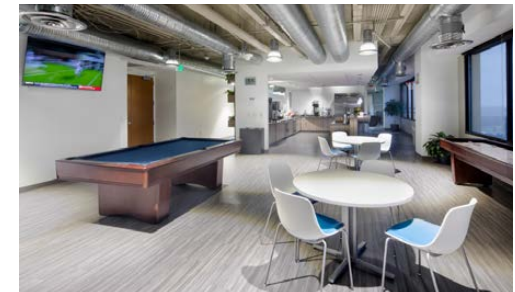

ONE CITY PLAZA

421 Fayetteville Street | Raleigh

Suite 1700 | 18,913 RSF

Disclaimer: The above floor plans are not to scale. The available space shown is a representative layout.

JOHN HOGAN | 919-875-6617
JOHN.HOGAN@HIGHWOODS.COM