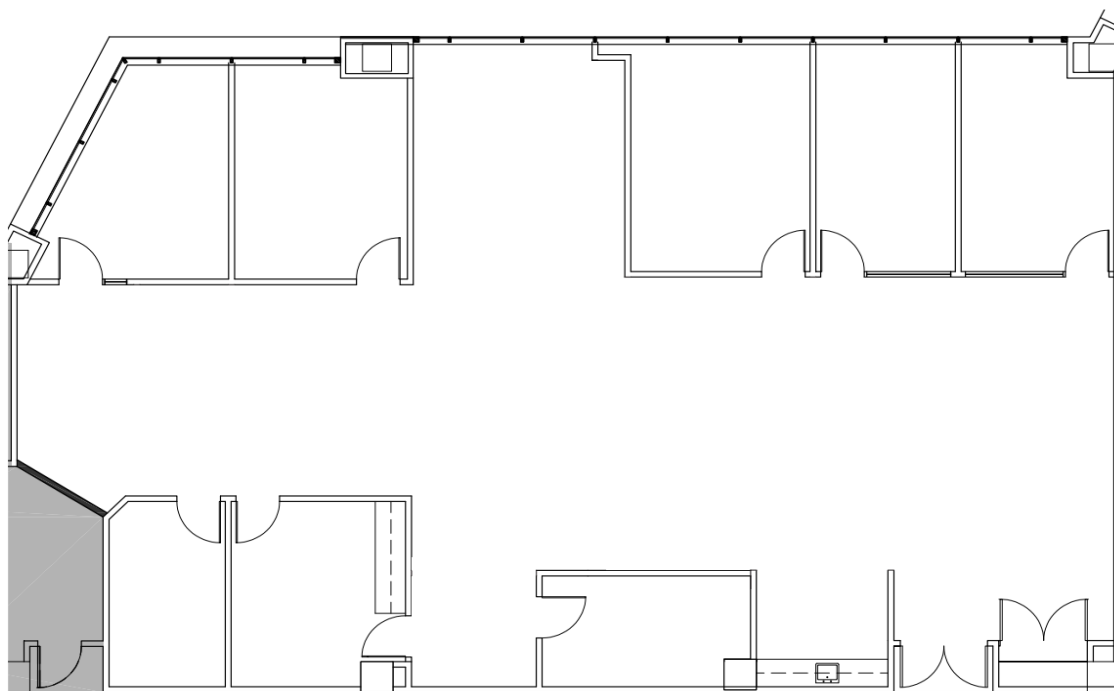

# ROCKY POINT CENTRE

3030 N Rocky Point Drive - Tampa, FL

Partial 4th Floor: Suite 450

**4,077 RSF**