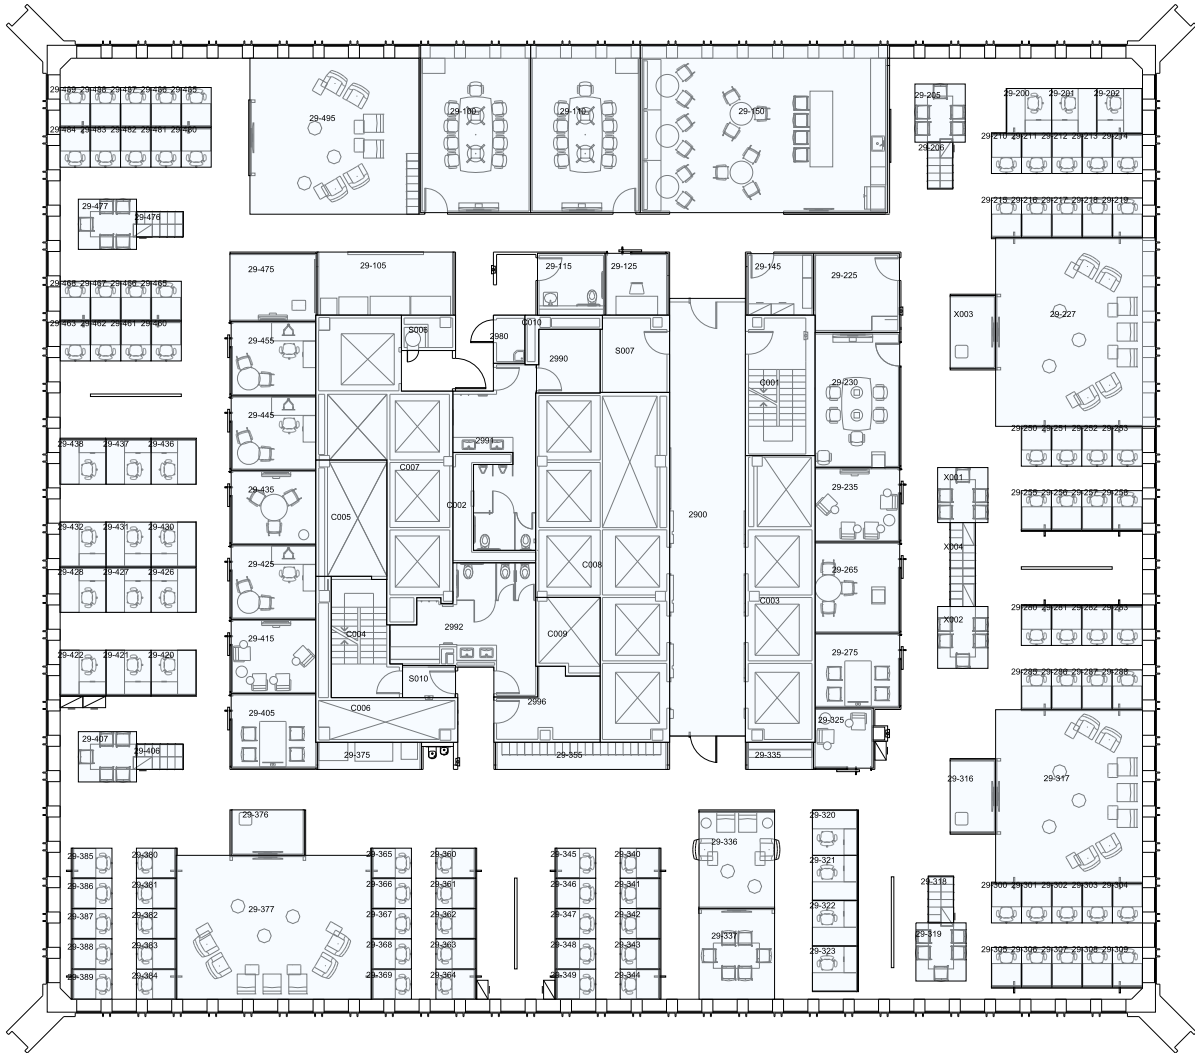

29TH FLOOR PLAN

SAFECO PLAZA

18,116 RSF

*Space is not furnished