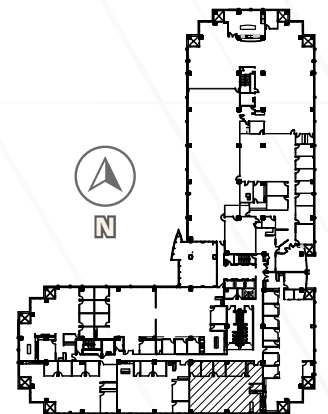

Pima Northgate

14000 N Pima Road Scottsdale, AZ

3RD FLOOR SUITE 2 | ±3,024 RSF

TIM WHITTEMORE

Senior Director

+1 602 229 5931

tim.whittemore@cushwake.com

PATRICK SCHRIMSHER

Director

+1 602 468 8529

patrick.schrimsher@cushwake.com