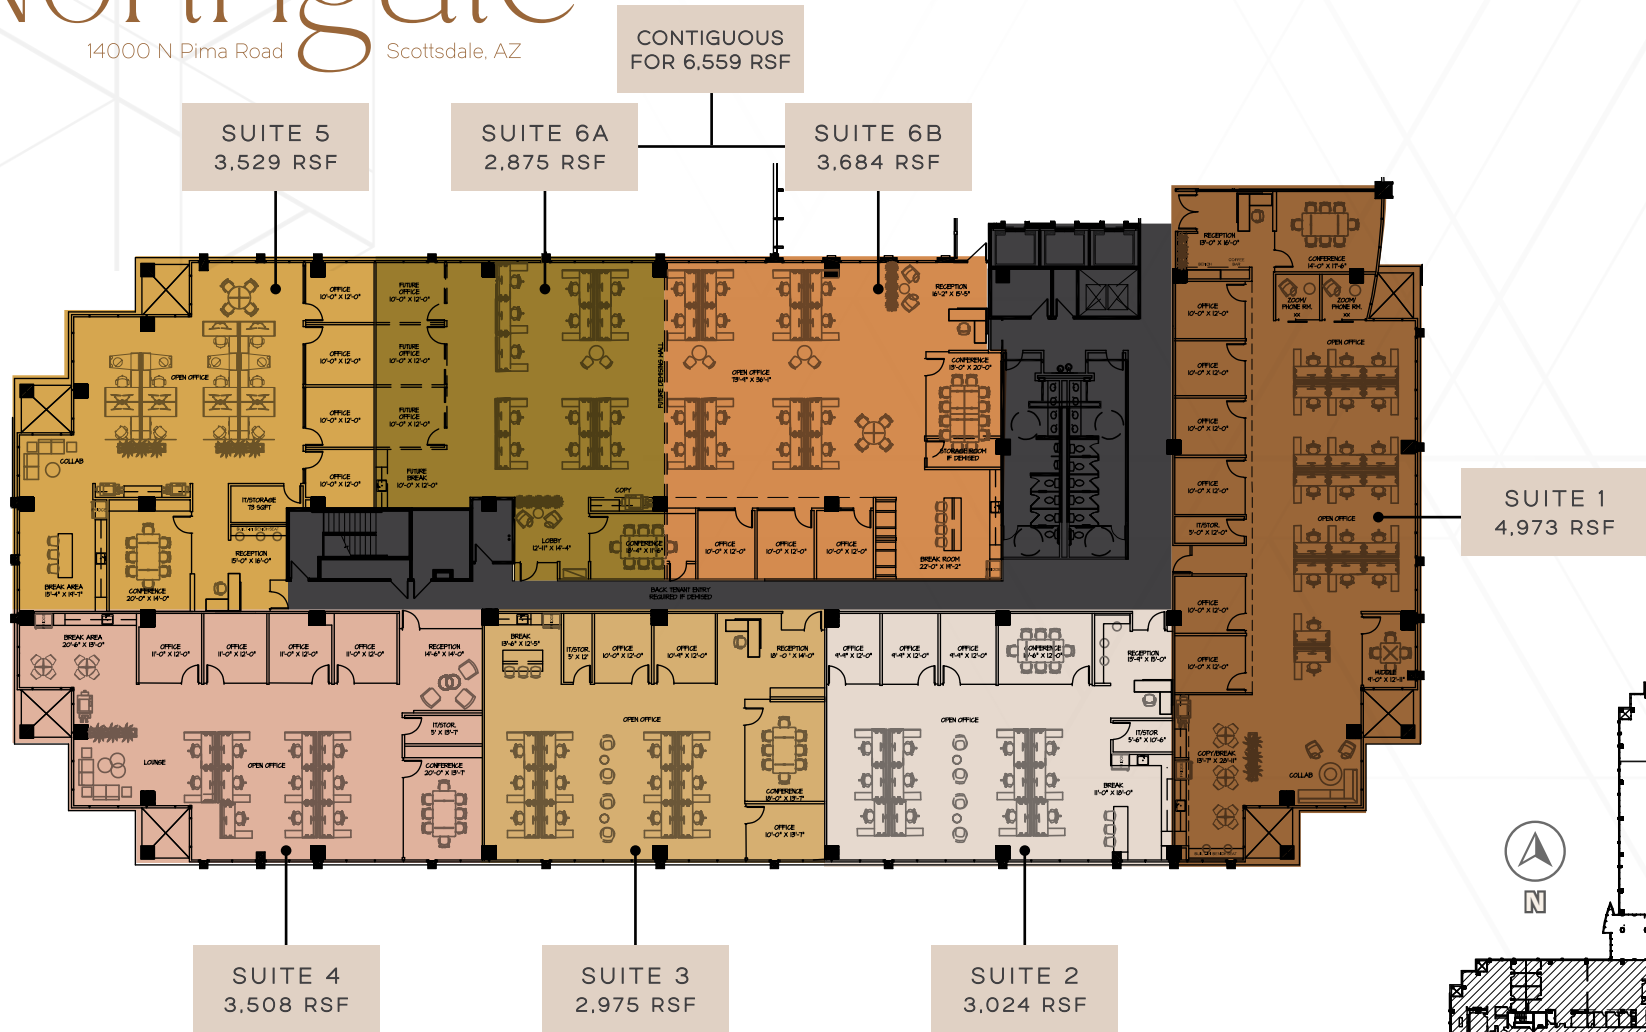

Pima Northgate

14000 N Pima Road Scottsdale, AZ

3RD FLOOR | ±24,568 RSF

TIM WHITTEMORE
Senior Director
+1 602 229 5931
tim.whittemore@cushwake.com

PATRICK SCHRIMSHER
Director
+1 602 468 8529
patrick.schrimsher@cushwake.com