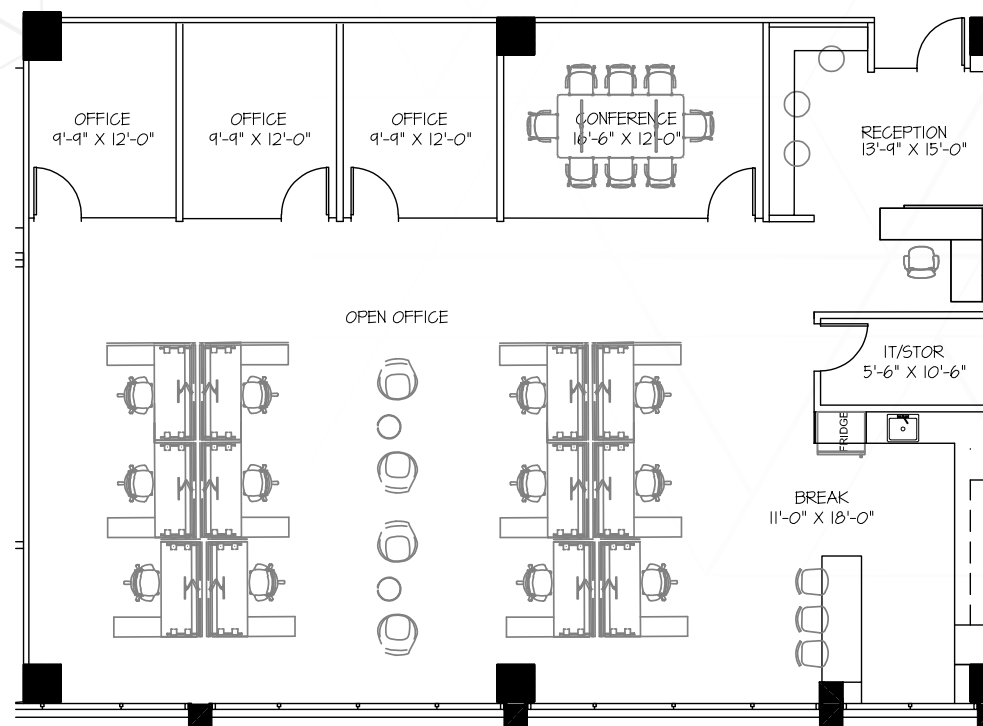

# Pima Northgate

14000 N Pima Road Scottsdale, AZ

3RD FLOOR SUITE 2 | ±3,024 RSF

TIM WHITTEMORE

Senior Director

+1 602 229 5931

tim.whittemore@cushwake.com

PATRICK SCHRIMSHER