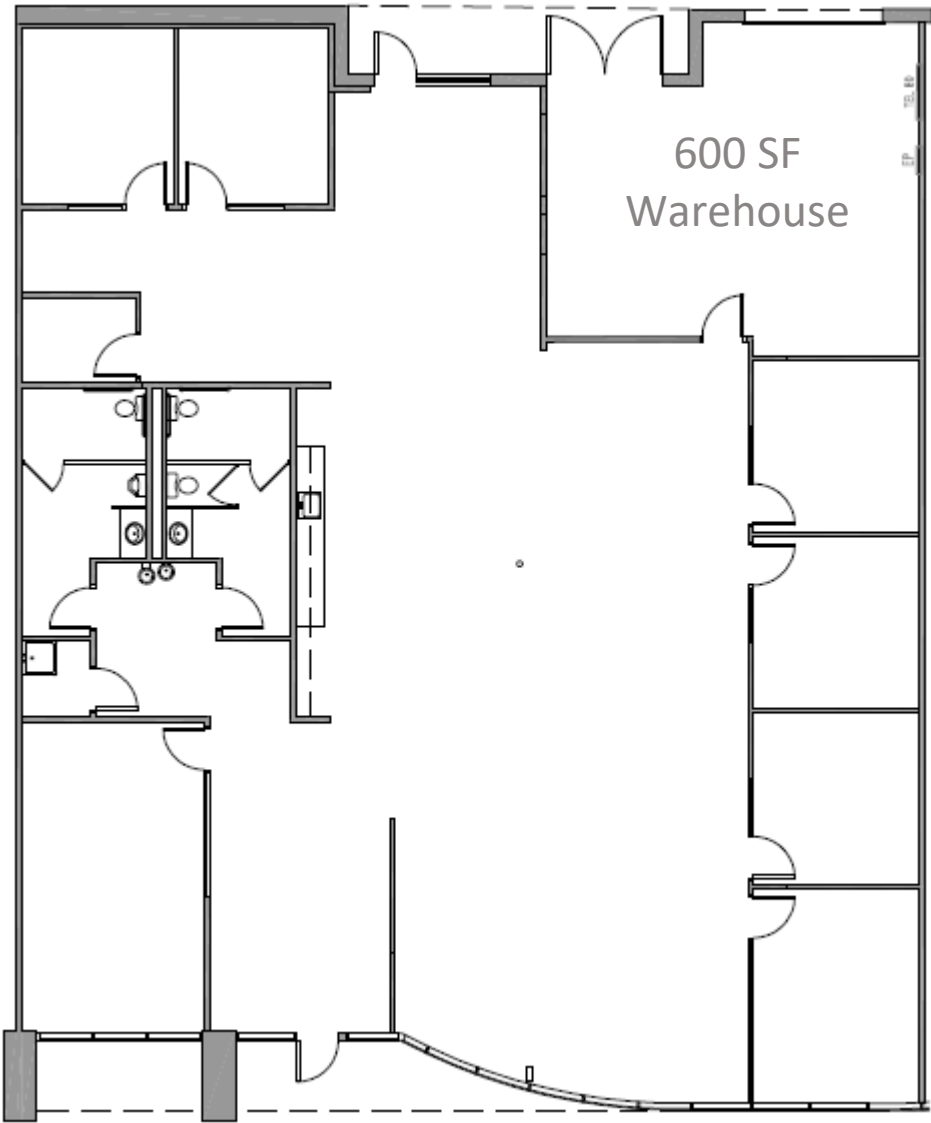

NORTHWOODS COMMONS

4940

PEACHTREE INDUSTRIAL

Suite 390

5,473 SF

Primary
Entrance

NATHAN WILLIAMS

Nathan@scotlandwright.com
770-503-6012