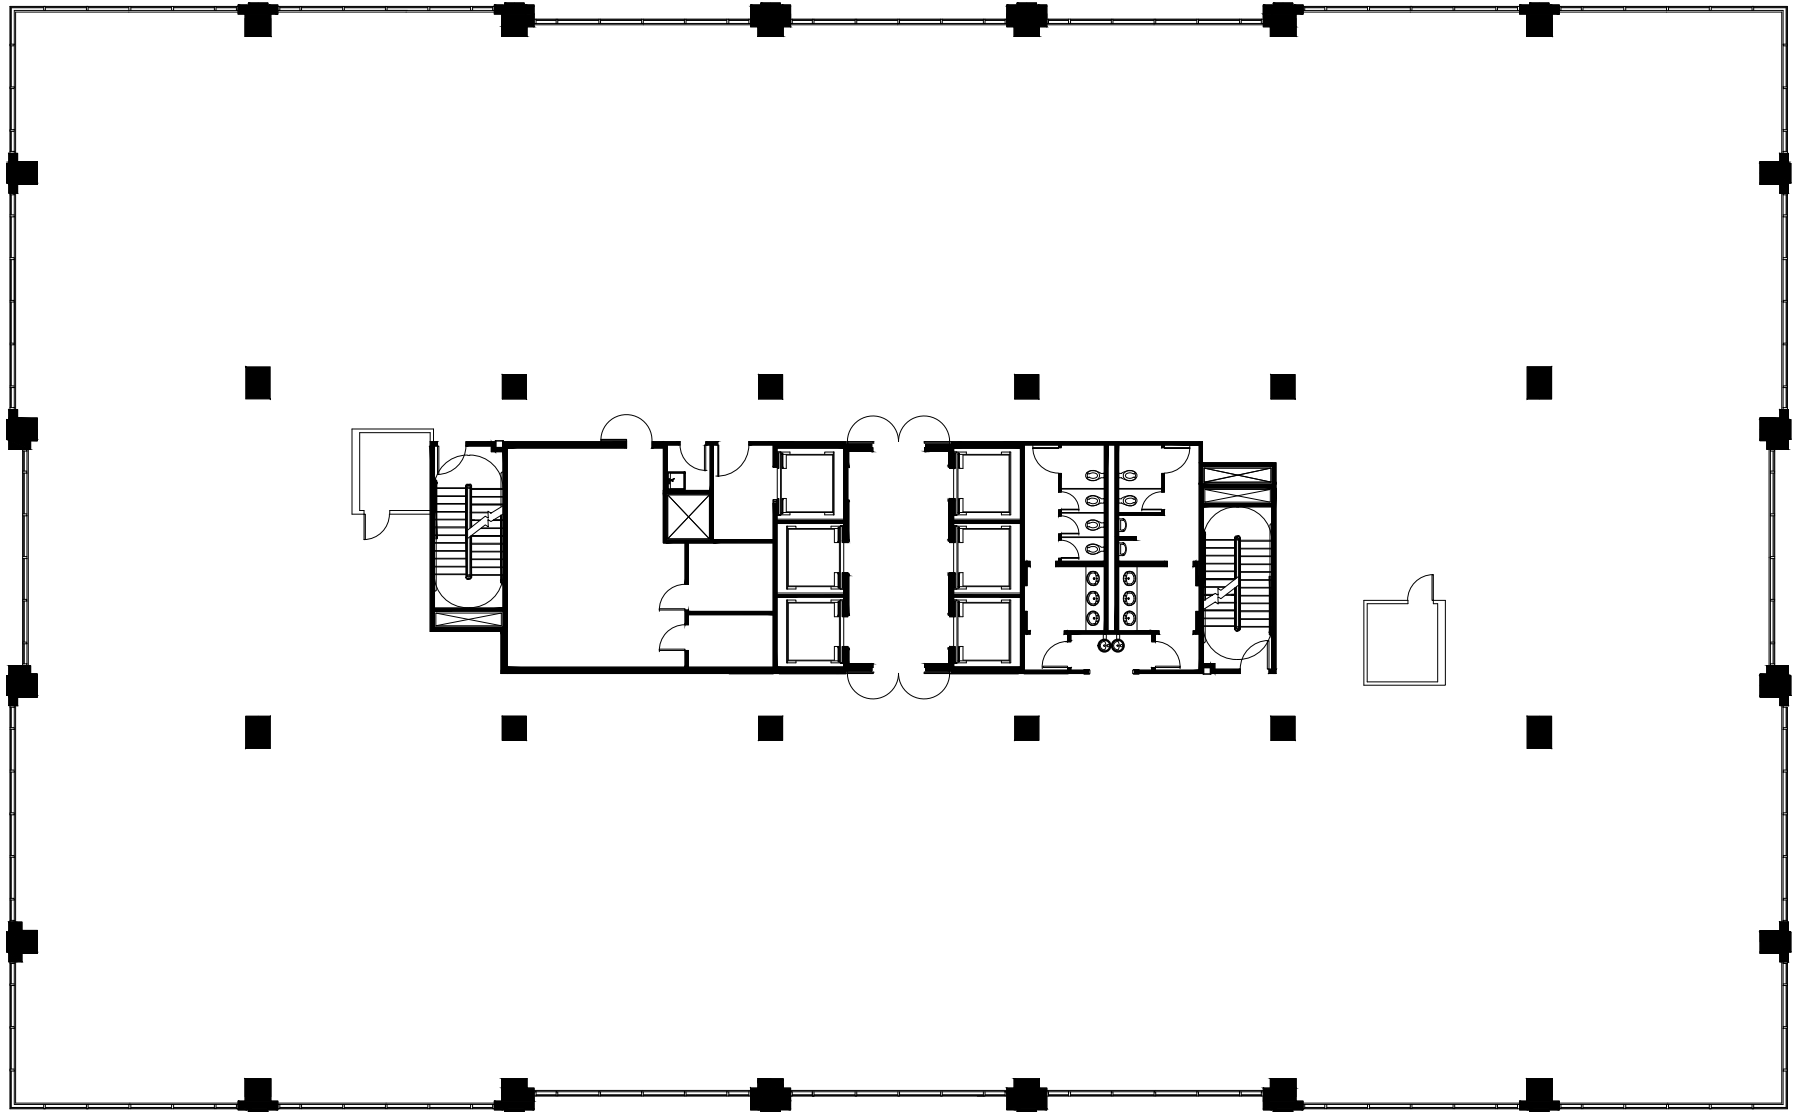

10 GLENLAKE NORTH

10 Glenlake Parkway | Atlanta

Suite 600 | 27,414 RSF

Disclaimer: The above floor plans are not to scale. The available space shown is believed to be correct but is subject to change.

JOHN GRIMSLEY | 404.443.1875
JOHN.GRIMSLEY@HIGHWOODS.COM