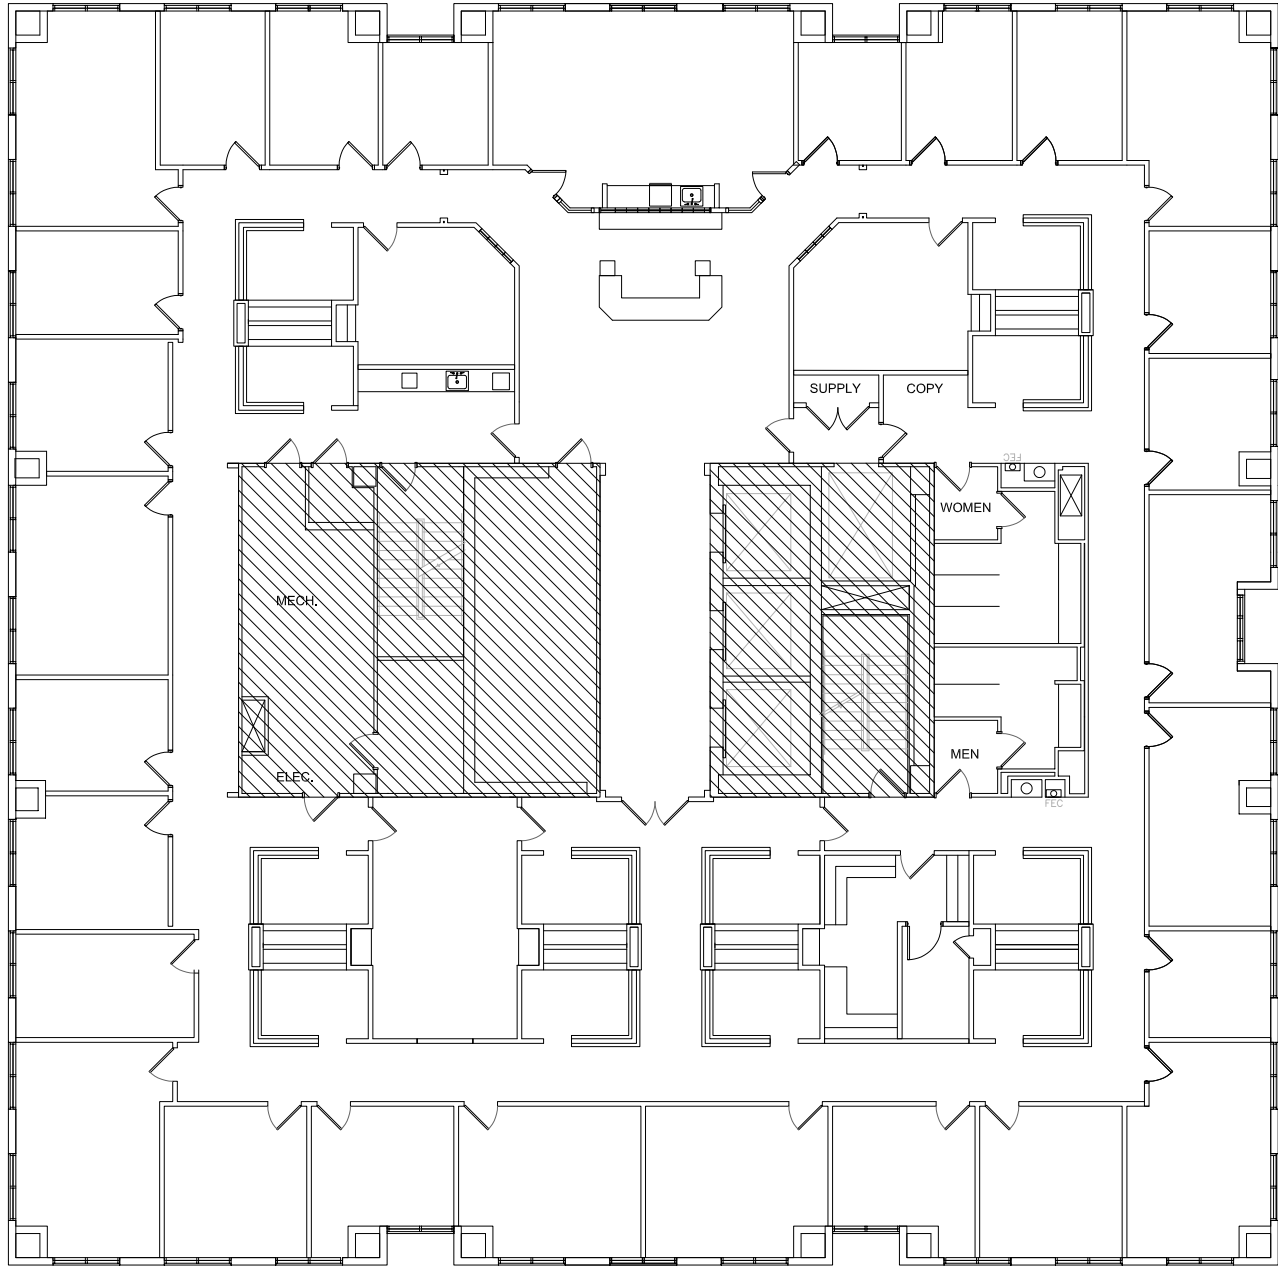

390 NORTH ORANGE
AVENUE

SUITE 2200 - 12,547 RSF

390 N ORANGE AVENUE

FOR ADDITIONAL INFORMATION

JAY DIXON
+1 407 404 5062
jay.dixon@cbre.com

COLIN MORRISON
+1 407 404 5104
colin.morrison1@cbre.com

CBRE, Inc. Licensed Real Estate Broker