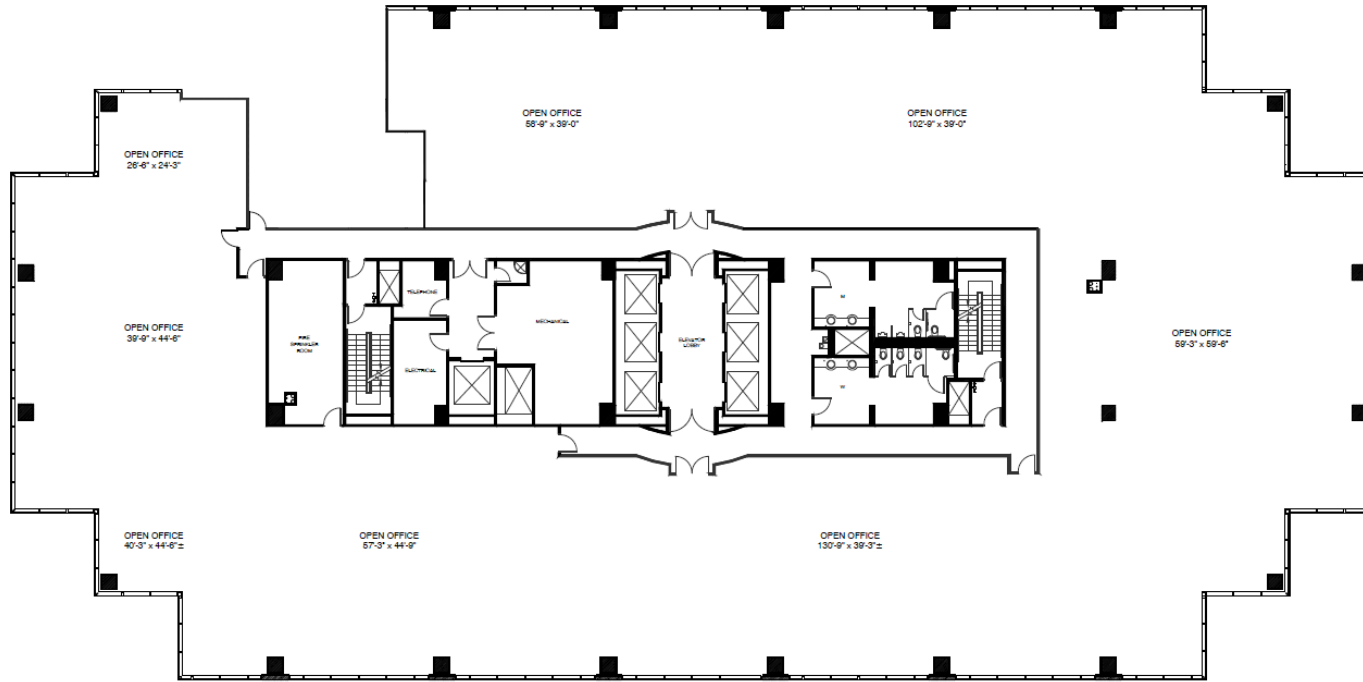

MILLENNIUM TOWER

15455 North Dallas Parkway | Addison, Texas

SUITE 700/725/750/780
2,000 – 24,307 RSF
Divisible

ARAPAHO ROAD

DALLAS N TOLLWAY

LEASING TEAM

ELLIOT PRIEUR
eprieur@gaedeke.com
214.273.3333

BRODIE BURKE
bburke@gaedeke.com
214.273.3308