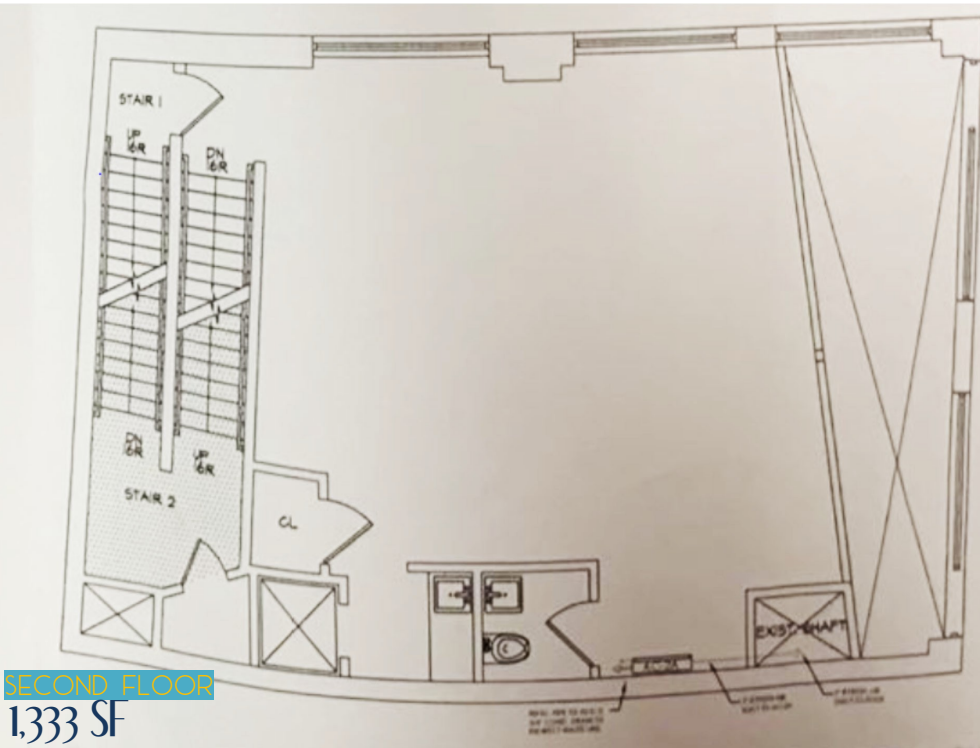

THE SPACE INCLUDES: A FULL BASEMENT SPACE, ENTIRE GROUND FLOOR, ENTIRE SECOND FLOOR, ENTIRE THIRD FLOOR, AND AN OUTDOOR AREA THAT CAN SEAT UP TO 26 PEOPLE. THE BUILDING HAS EASY ACCESS TO THE 1,2,3,4,5,R,W SUBWAY LINES AND MAJOR BUS STOPS.

LOWER LEVEL
1,333 SF

FIRST FLOOR
1,333 SF

SECOND FLOOR
1,333 SF

THIRD FLOOR
1,333 SF

89 GREENWICH STREET

FOR MORE INFORMATION,
PLEASE CONTACT:

LEN ZIMMERMAN

EXECUTIVE MANAGING DIRECTOR
LZIMMERMAN@HELMSLEYSPEAR.COM
917.828.0086