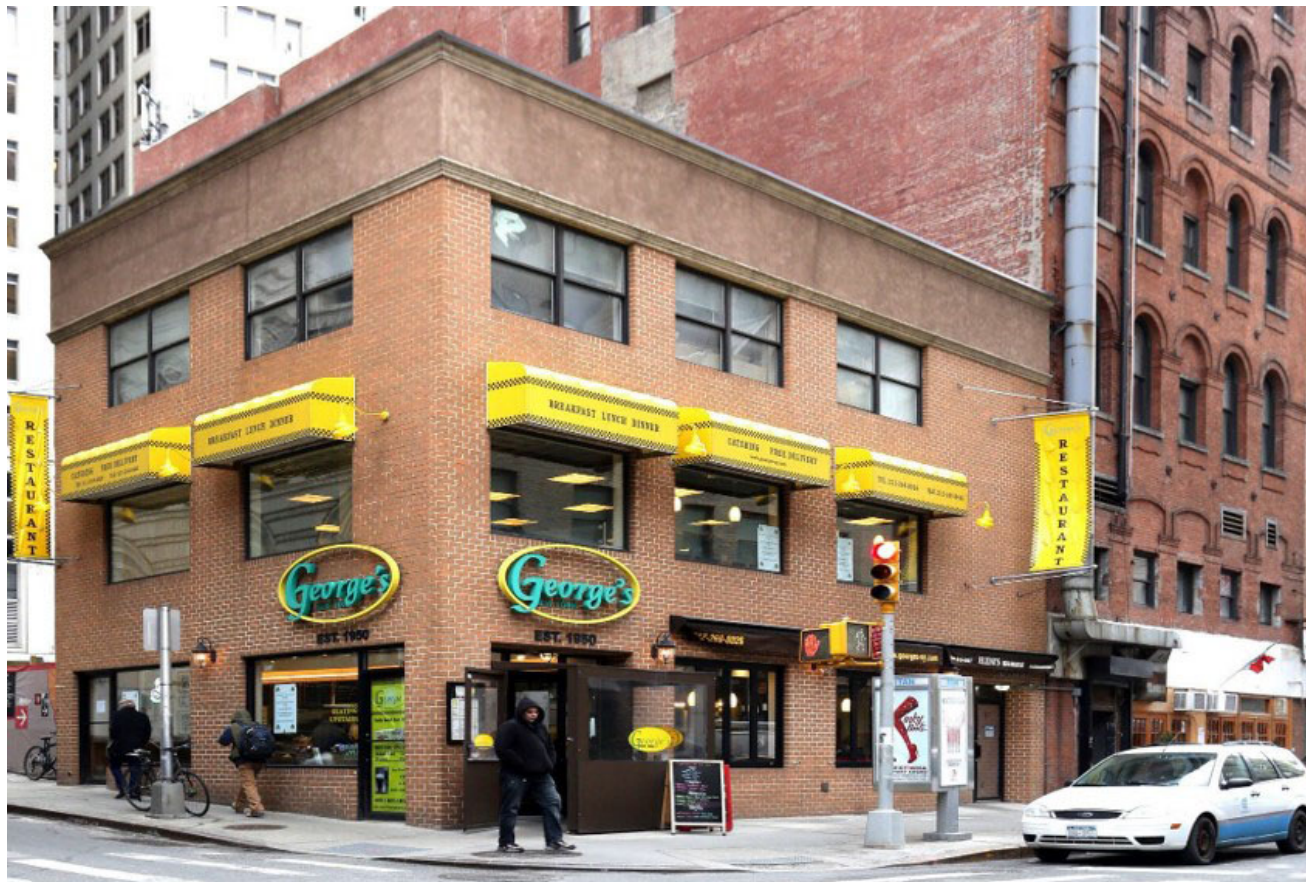

89 GREENWICH STREET

SOUTHEAST CORNER OF
GREENWICH & RECTOR STREETS

POSSESSION: IMMEDIATE

RETAIL/OFFICE SPACE
AVAILABLE FOR LEASE
ACCEPTING ALL USES

ASKING PRICE: UPON REQUEST

**CORNER
BRANDING
OPPORTUNITY**

CONVIENTLY LOCATED
IN THE HEART OF

**DOWNTOWN
NYC**

CLASSIC SPACE NEW TO THE MARKET

BRAND NEW TO THE MARKET THREE STORY RETAIL/OFFICE SPACE IN THE HEART OF DOWNTOWN NEW YORK! THIS 5,332 SQUARE FOOT RETAIL BUILDING IS LOCATED ON THE SOUTHEAST CORNER OF GREENWICH AND RECTOR STREETS PERFECT FOR ALL RESTAURANT USERS AND RETAILERS.

THE SPACE INCLUDES: A FULL BASEMENT SPACE, ENTIRE GROUND FLOOR, ENTIRE SECOND FLOOR, ENTIRE THIRD FLOOR, AND AN OUTDOOR AREA THAT CAN SEAT UP TO 26 PEOPLE. THE BUILDING HAS EASY ACCESS TO THE 1,2,3,4,5,R,W SUBWAY LINES AND MAJOR BUS STOPS.