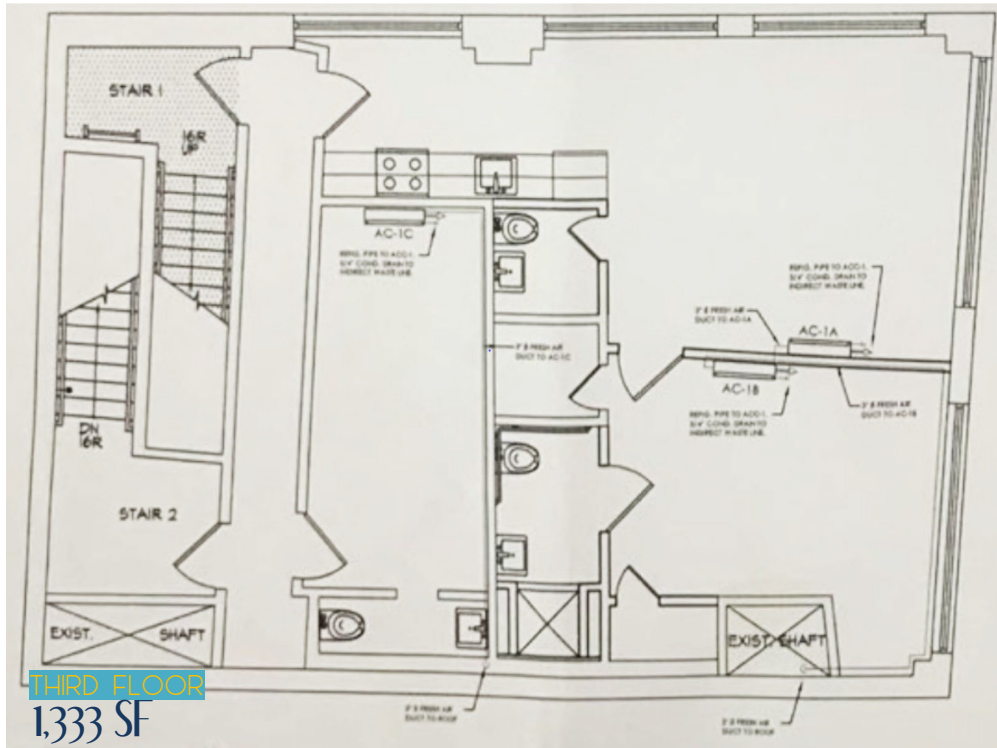

THE SPACE INCLUDES: A FULL BASEMENT SPACE, ENTIRE GROUND FLOOR, ENTIRE SECOND FLOOR, ENTIRE THIRD FLOOR, AND AN OUTDOOR AREA THAT CAN SEAT UP TO 26 PEOPLE. THE BUILDING HAS EASY ACCESS TO THE 1,2,3,4,5,R,W SUBWAY LINES AND MAJOR BUS STOPS.

LOWER LEVEL
1,333 SF

FIRST FLOOR
1,333 SF

SECOND FLOOR
1,333 SF

THIRD FLOOR
1,333 SF

89 GREENWICH STREET

FOR MORE INFORMATION,
PLEASE CONTACT:

LEN ZIMMERMAN

EXECUTIVE MANAGING DIRECTOR
LZIMMERMAN@HELMSLEYSPEAR.COM
917.828.0086