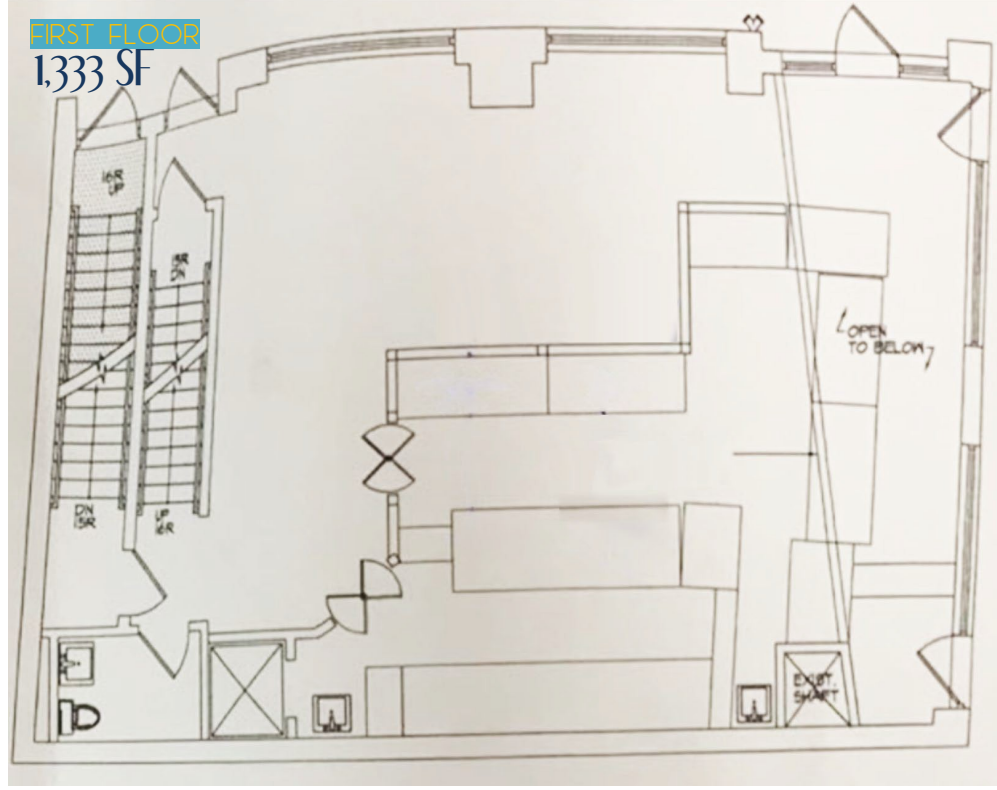

THE SPACE INCLUDES: A FULL BASEMENT SPACE, ENTIRE GROUND FLOOR, ENTIRE SECOND FLOOR, ENTIRE THIRD FLOOR, AND AN OUTDOOR AREA THAT CAN SEAT UP TO 26 PEOPLE. THE BUILDING HAS EASY ACCESS TO THE 1,2,3,4,5,R,W SUBWAY LINES AND MAJOR BUS STOPS.

LOWER LEVEL
1,333 SF

FIRST FLOOR
1,333 SF

SECOND FLOOR
1,333 SF

THIRD FLOOR
1,333 SF

89 GREENWICH STREET

FOR MORE INFORMATION,
PLEASE CONTACT:

LEN ZIMMERMAN

EXECUTIVE MANAGING DIRECTOR
LZIMMERMAN@HELMSLEYSPEAR.COM
917.828.0086