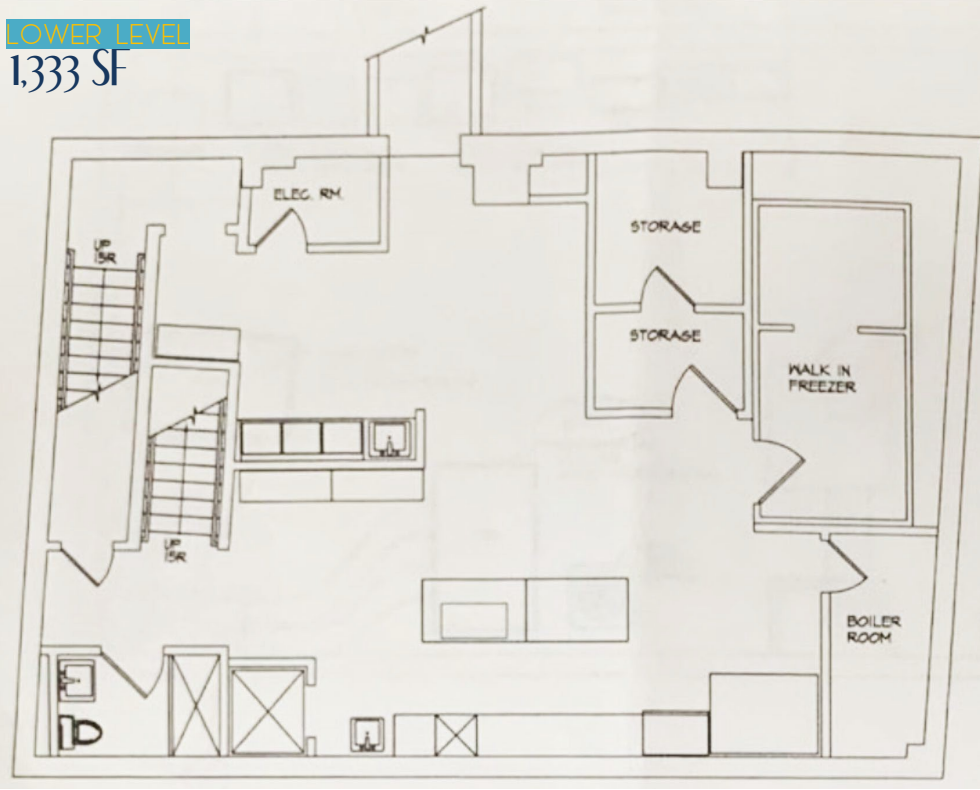

THE SPACE INCLUDES: A FULL BASEMENT SPACE, ENTIRE GROUND FLOOR, ENTIRE SECOND FLOOR, ENTIRE THIRD FLOOR, AND AN OUTDOOR AREA THAT CAN SEAT UP TO 26 PEOPLE. THE BUILDING HAS EASY ACCESS TO THE 1,2,3,4,5,R,W SUBWAY LINES AND MAJOR BUS STOPS.

LOWER LEVEL
1,333 SF

FIRST FLOOR
1,333 SF

SECOND FLOOR
1,333 SF

THIRD FLOOR
1,333 SF

89 GREENWICH STREET

FOR MORE INFORMATION,
PLEASE CONTACT:

LEN ZIMMERMAN

EXECUTIVE MANAGING DIRECTOR
LZIMMERMAN@HELMSLEYSPEAR.COM
917.828.0086