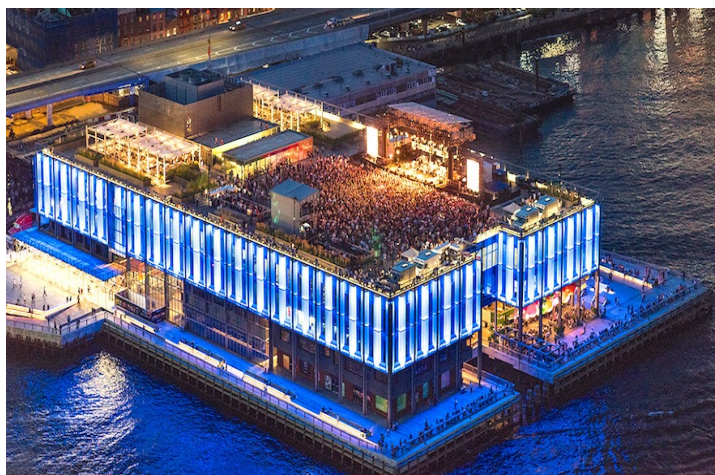

WELCOME TO THE NEW DOWNTOWN

THERE IS NO BETTER PLACE TO LIVE, WORK, VISIT,
EXPLORE, EAT AND SHOP THAN IN THE NEW DOWNTOWN.
THE INTERSECTION OF LIFE AND WORK IS SO
REMARKABLE AND VIBRANT, IT HAS BECOME ONE OF THE
MOST DYNAMIC NEIGHBORHOODS IN NEW YORK CITY!