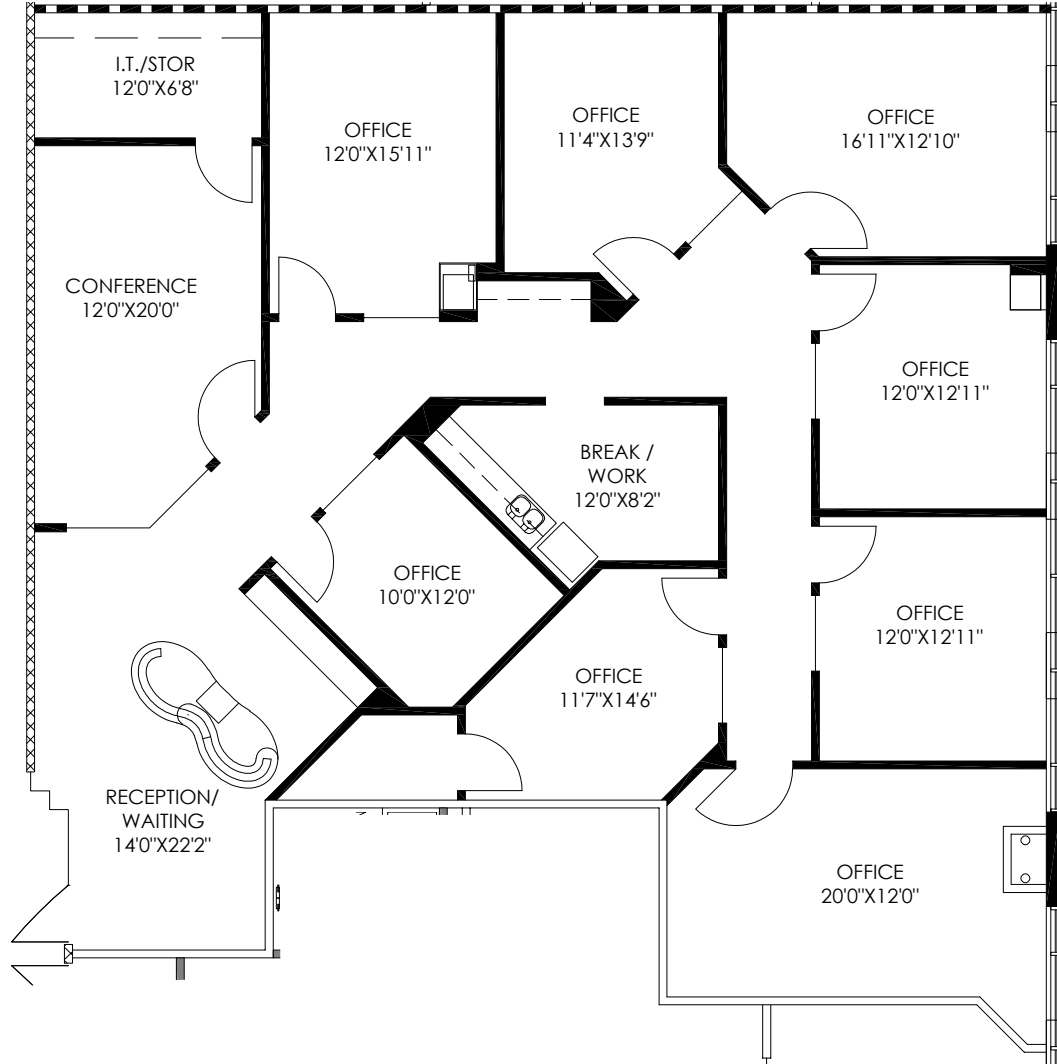

PARADISE VALLEY

CORPORATE CENTER

SUITE 435
±2,871 RSF

OFFICE LEASING

TIM WHITTEMORE
Senior Director
+1 602 229 5931
tim.whittemore@cushwake.com

PATRICK SCHRIMSHER
Director
+1 602 468 8529
patrick.schrimsher@cushwake.com