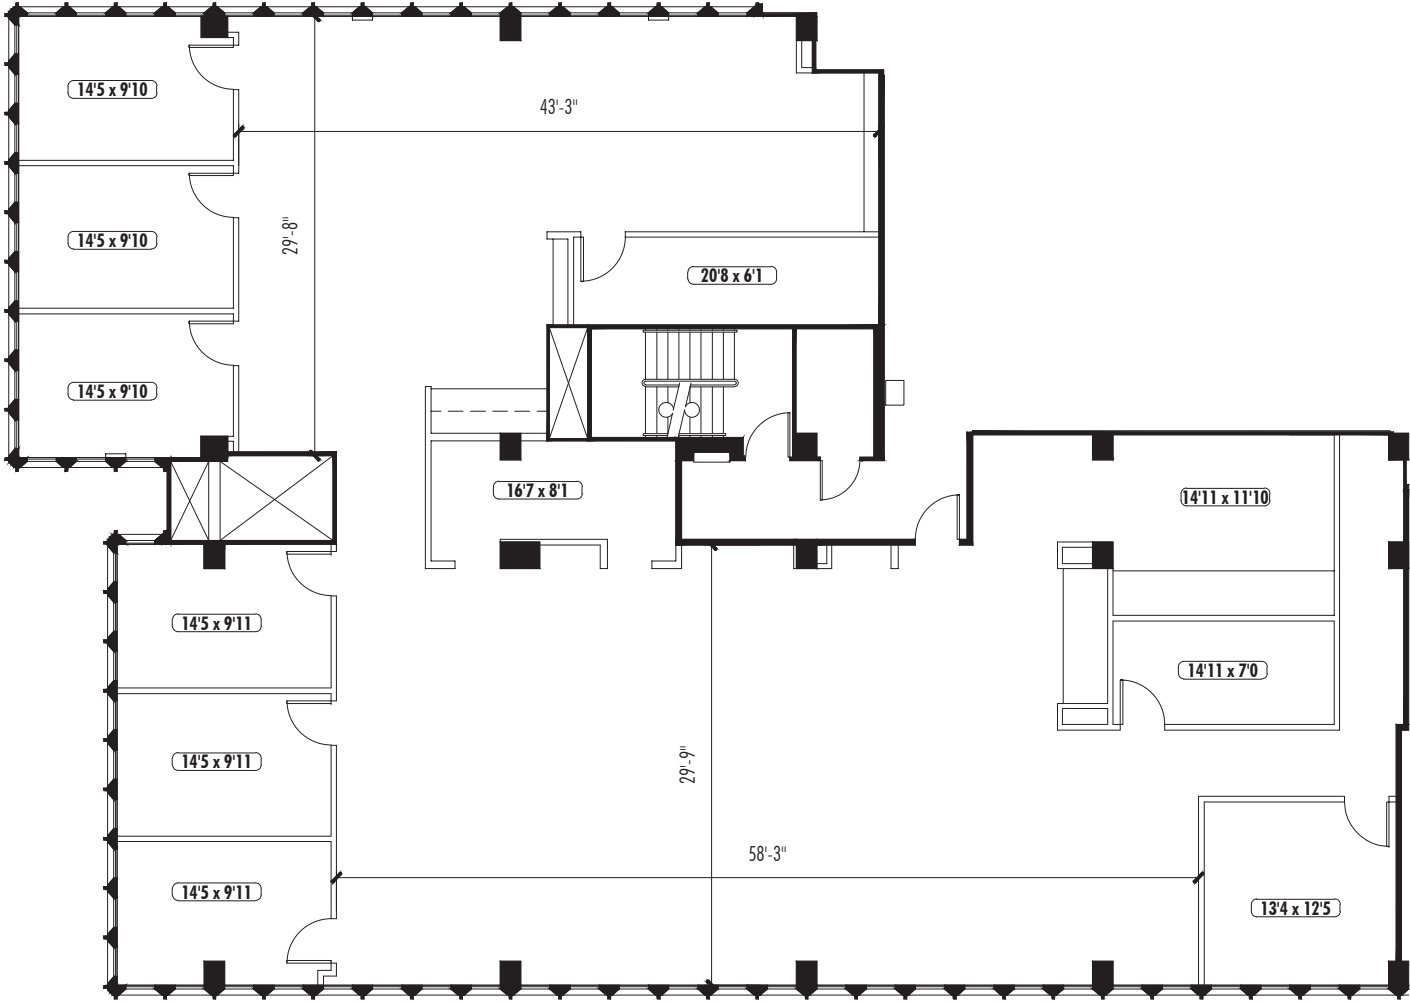

# TOWER 229, SUITE 325

5,204 RSF

KEY PLAN

PEACHTREE  
CENTER