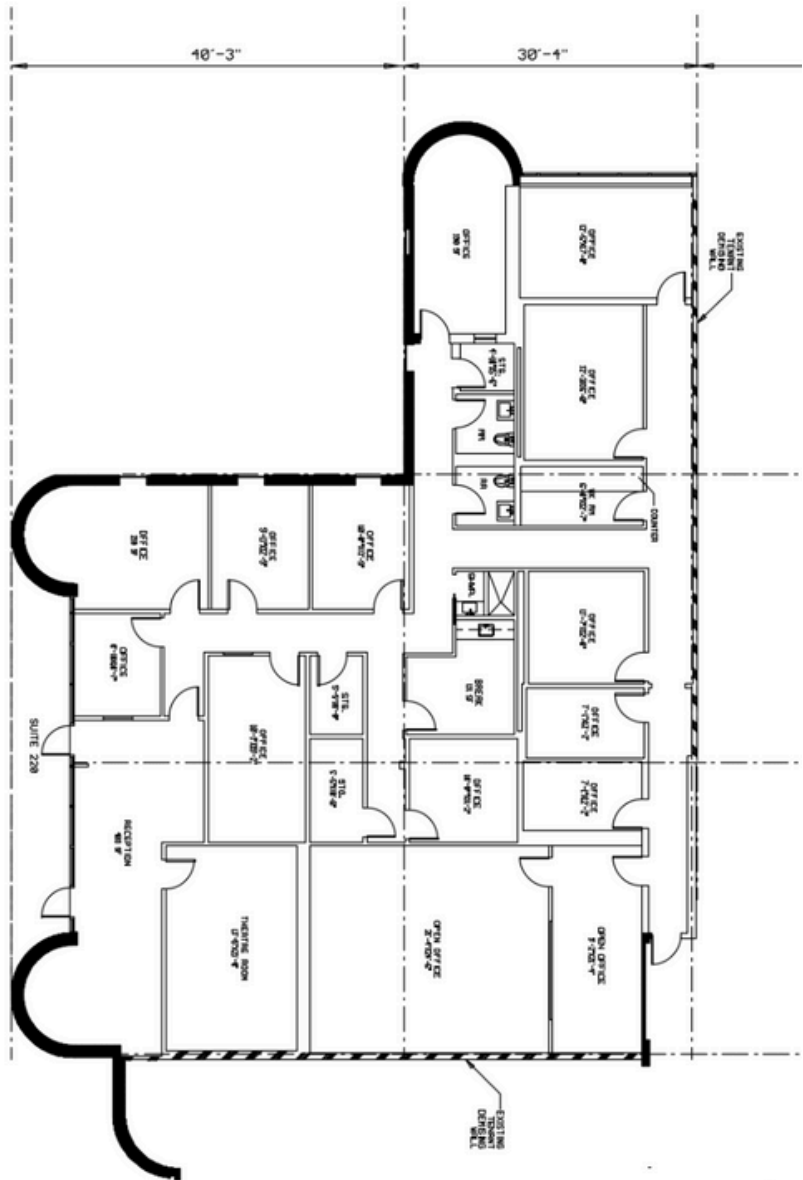

5,726 SF AVAILABLE

5500 Oakbrook Parkway

SUITE 220 | NORCROSS, GA 30093

Owned & Operated By:
WESTMOUNT
REALTY CAPITAL, LLC

FOR LEASE

PROPERTY INFORMATION

Total Size:	5,276 SF
Office:	5,276 SF
Warehouse:	-
Clear Height:	N/A
Loading:	One (1) Drive-In
Availability:	60 days
Access:	Immediate access to I-85

5,726 SF AVAILABLE

5500 Oakbrook Parkway

SUITE 220 | NORCROSS, GA 30093

Owned & Operated By:
WESTMOUNT
REALTY CAPITAL, LLC

FLOOR PLAN

PLAN NOT TO SCALE

For more information, please contact:

CLARK OWEN