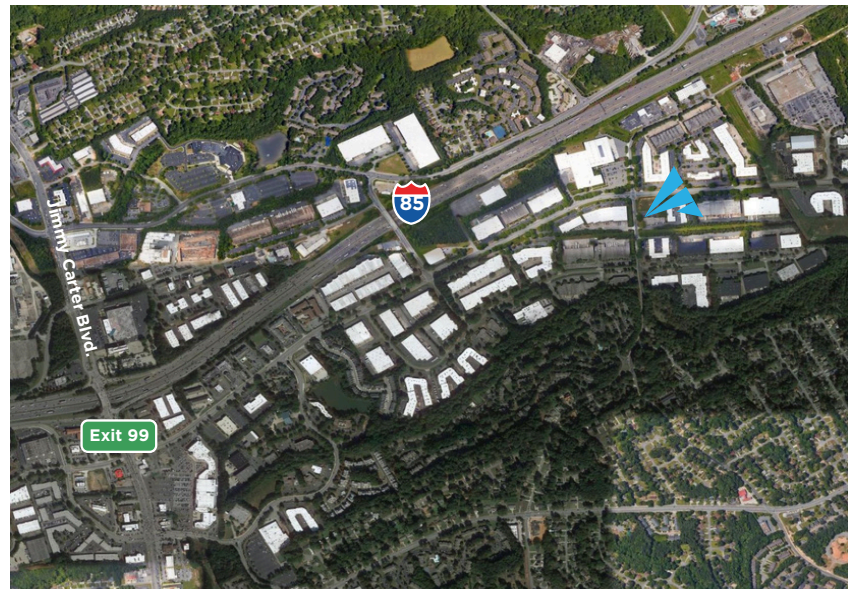

5,726 SF AVAILABLE

5500 Oakbrook Parkway

SUITE 220 | NORCROSS, GA 30093

Owned & Operated By:
WESTMOUNT
REALTY CAPITAL, LLC

FOR LEASE

PROPERTY INFORMATION

Total Size:	5,276 SF
Office:	5,276 SF
Warehouse:	-
Clear Height:	N/A
Loading:	One (1) Drive-In
Availability:	60 days
Access:	Immediate access to I-85