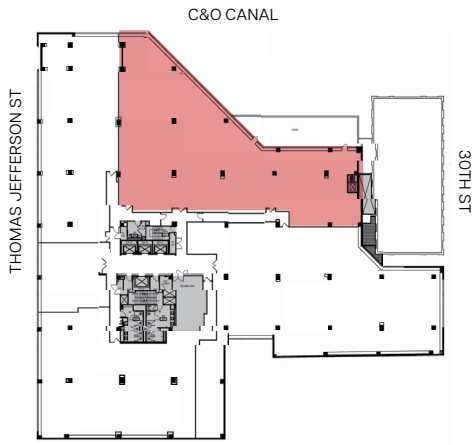

★ ——— THE ——— ★
FOUNDRY

1055 THOMAS JEFFERSON STREET NW

SUITE 303

10,330 RSF AVAILABLE

FOR QUESTIONS OR INQUIRIES, PLEASE CONTACT:

Scott Fetterolf

202.775.7012

Scott.Fetterolf@transwestern.com