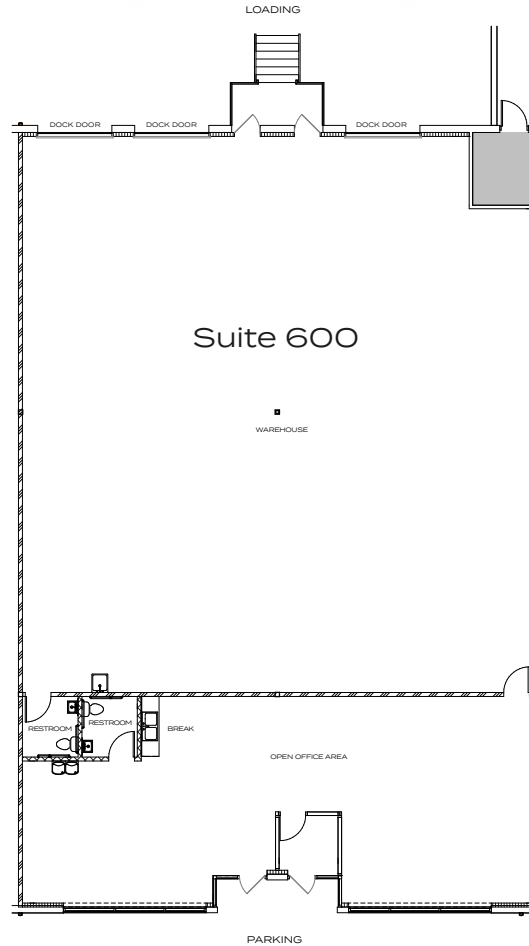

# SIMMS TECHNOLOGY PARK

11945 Quantum Parkway  
Suites 600-700 (spec suite)

Total SF Available:

5,520 SF