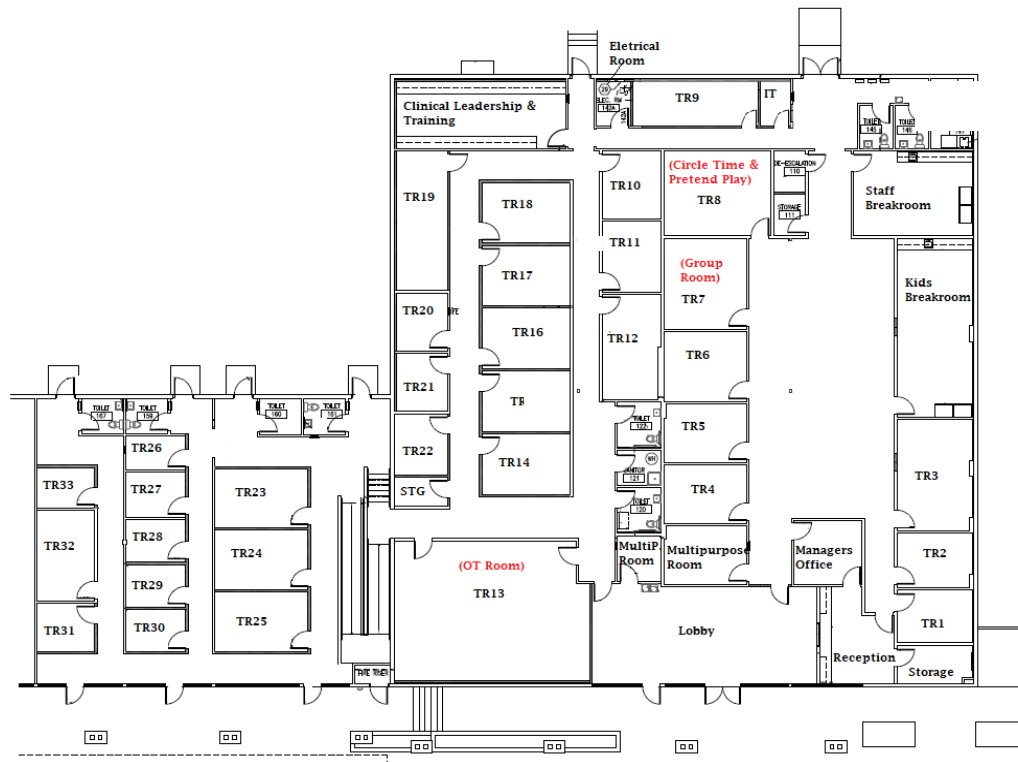

# FLOOR PLAN

Park Santa Fe Shopping Center

±13,340 SF

**Todd Noel, CCIM**  
Vice Chairman  
602 222 5190  
todd.noel@colliers.com

**Anthony Timpani**  
Senior Associate  
602 222 5141  
anthony.timpani@colliers.com