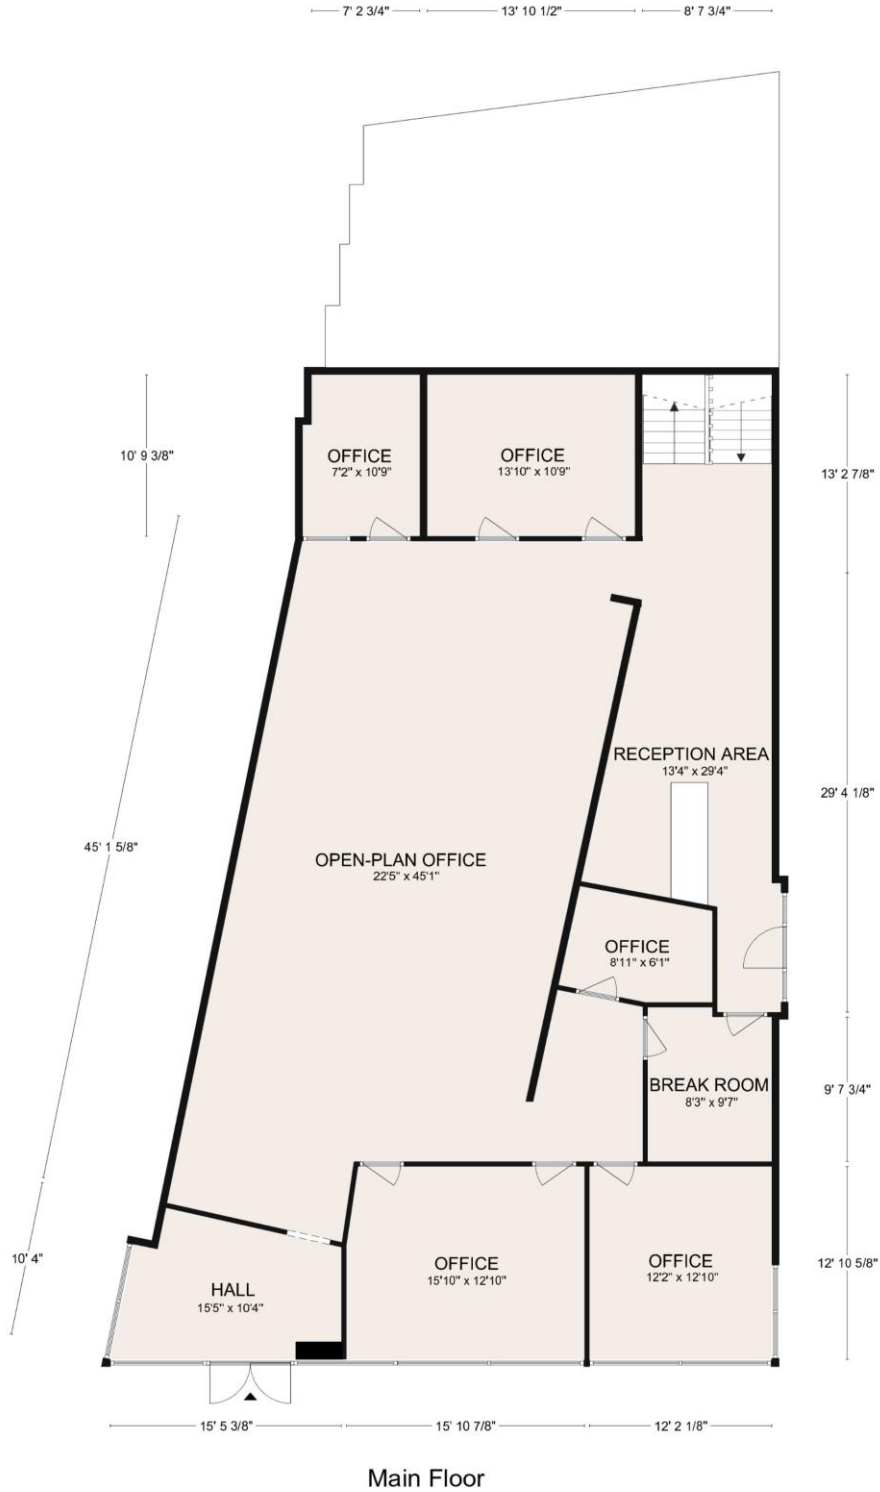

168 Patton Ave, Asheville, NC 28801

Lower Level

Measurements are produced in accordance with NCREC Residential Square Footage Guidelines using laser measuring tools and LiDAR devices; deemed reliable but not guaranteed. Not intended for construction

168 Patton Ave, Asheville, NC 28801

Mid Level

Measurements are produced in accordance with NCREC Residential Square Footage Guidelines using laser measuring tools and LiDAR devices; deemed reliable but not guaranteed. Not intended for construction

168 Patton Ave, Asheville, NC 28801

Measurements are produced in accordance with NCREC Residential Square Footage Guidelines using laser measuring tools and LiDAR devices; deemed reliable but not guaranteed. Not intended for construction

168 Patton Ave, Asheville, NC 28801

Upper Floor

Measurements are produced in accordance with NCREC Residential Square Footage Guidelines using laser measuring tools and LiDAR devices; deemed reliable but not guaranteed. Not intended for construction