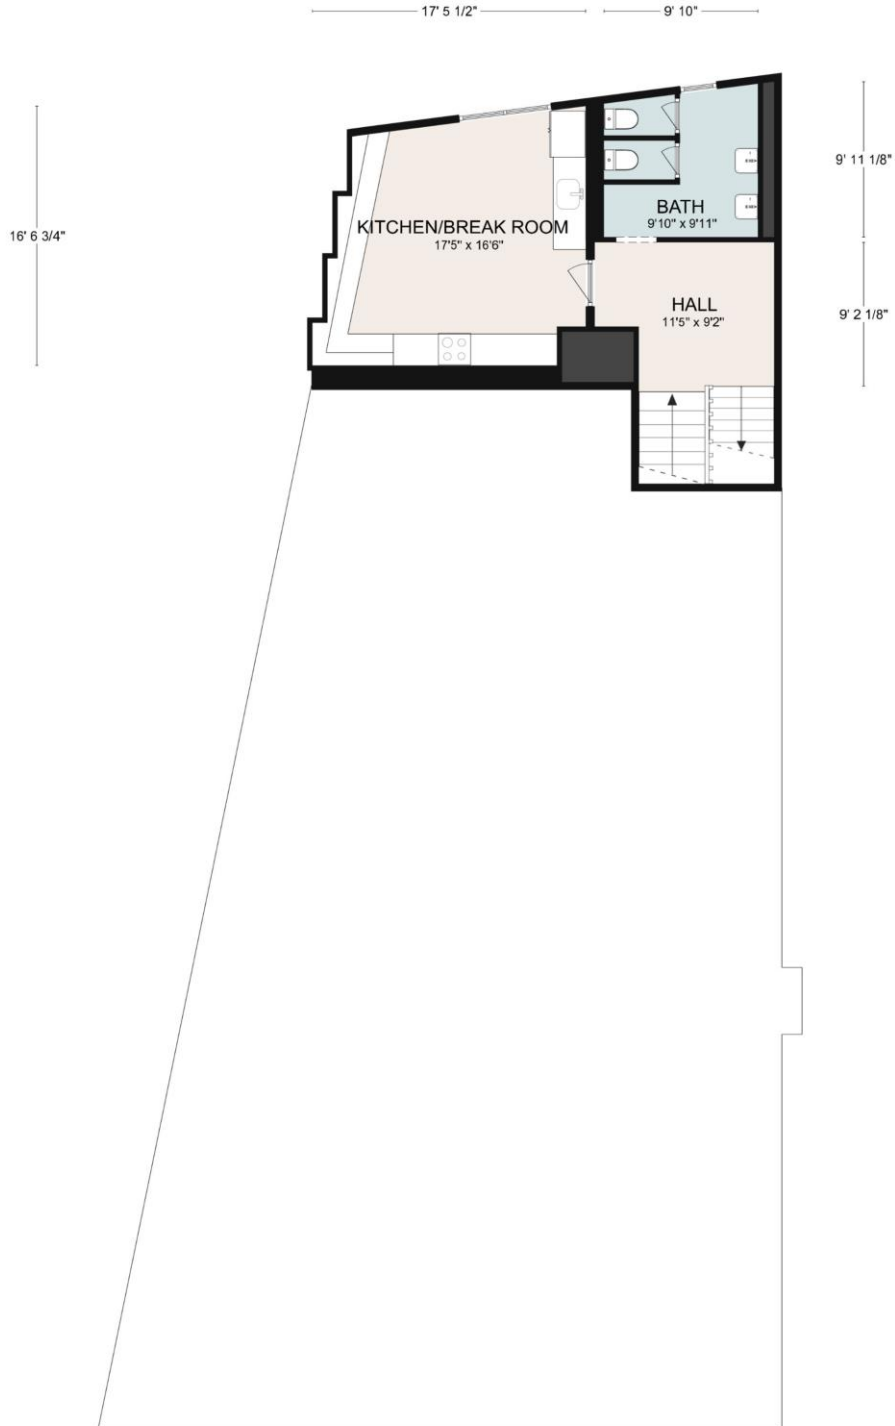

168 Patton Ave, Asheville, NC 28801

Lower Level

Measurements are produced in accordance with NCREC Residential Square Footage Guidelines using laser measuring tools and LiDAR devices; deemed reliable but not guaranteed. Not intended for construction

168 Patton Ave, Asheville, NC 28801

Mid Level

Measurements are produced in accordance with NCREC Residential Square Footage Guidelines using laser measuring tools and LiDAR devices; deemed reliable but not guaranteed. Not intended for construction