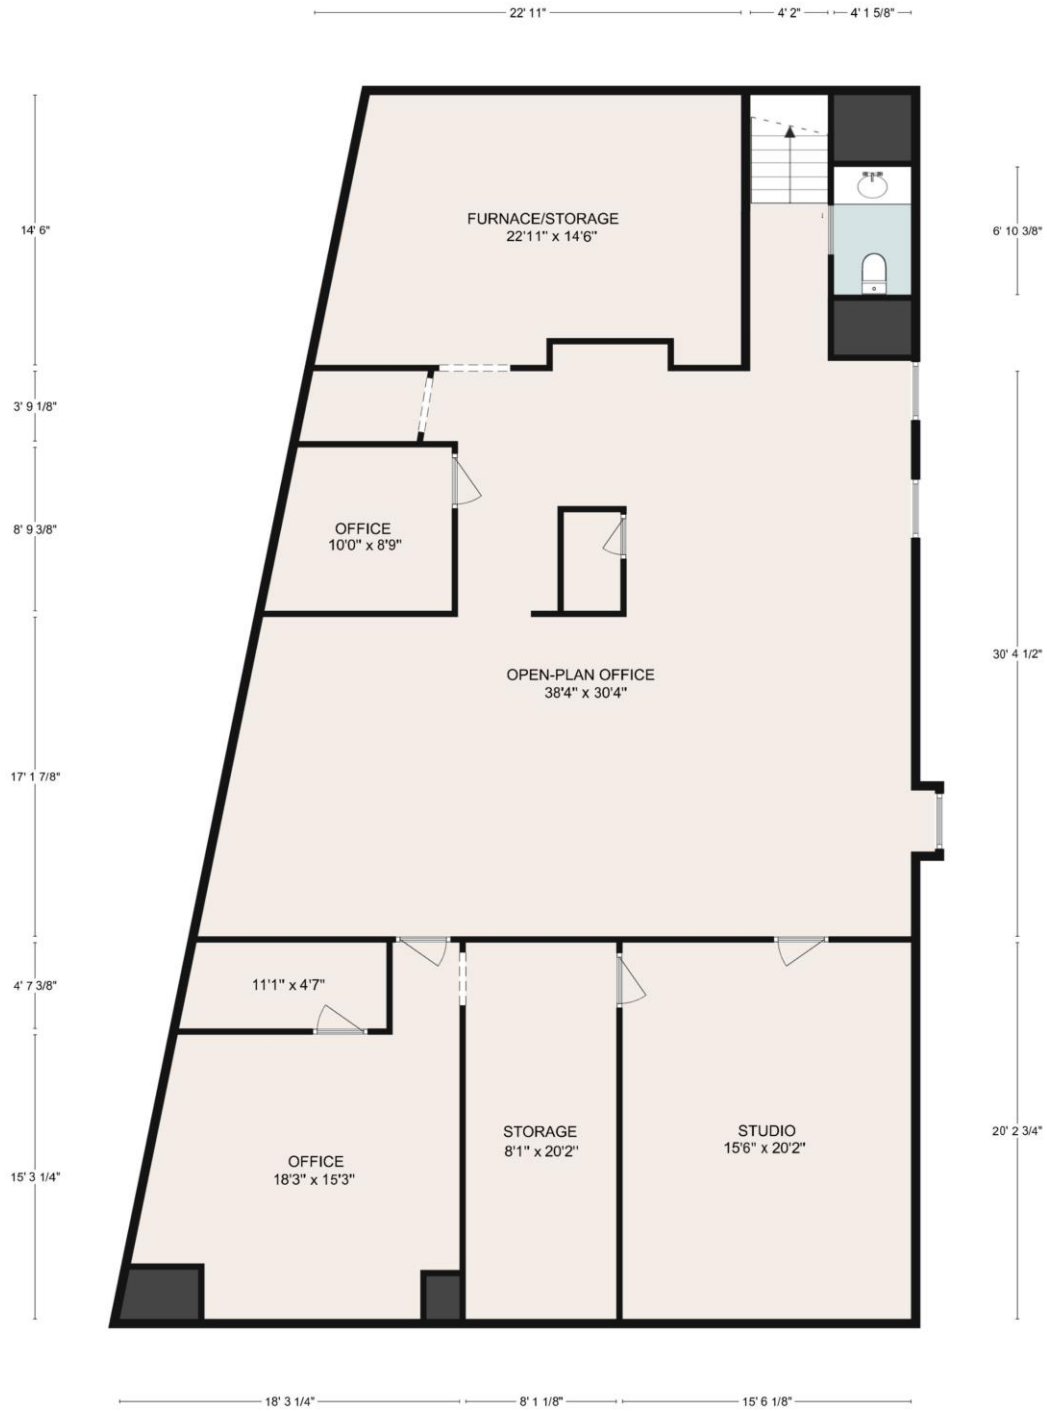

168 Patton Ave, Asheville, NC 28801

Lower Level

Measurements are produced in accordance with NCREC Residential Square Footage Guidelines using laser measuring tools and LiDAR devices; deemed reliable but not guaranteed. Not intended for construction

168 Patton Ave, Asheville, NC 28801

Mid Level

Measurements are produced in accordance with NCREC Residential Square Footage Guidelines using laser measuring tools and LiDAR devices; deemed reliable but not guaranteed. Not intended for construction

168 Patton Ave, Asheville, NC 28801

Measurements are produced in accordance with NCREC Residential Square Footage Guidelines using laser measuring tools and LiDAR devices; deemed reliable but not guaranteed. Not intended for construction

168 Patton Ave, Asheville, NC 28801

Upper Floor

Measurements are produced in accordance with NCREC Residential Square Footage Guidelines using laser measuring tools and LiDAR devices; deemed reliable but not guaranteed. Not intended for construction