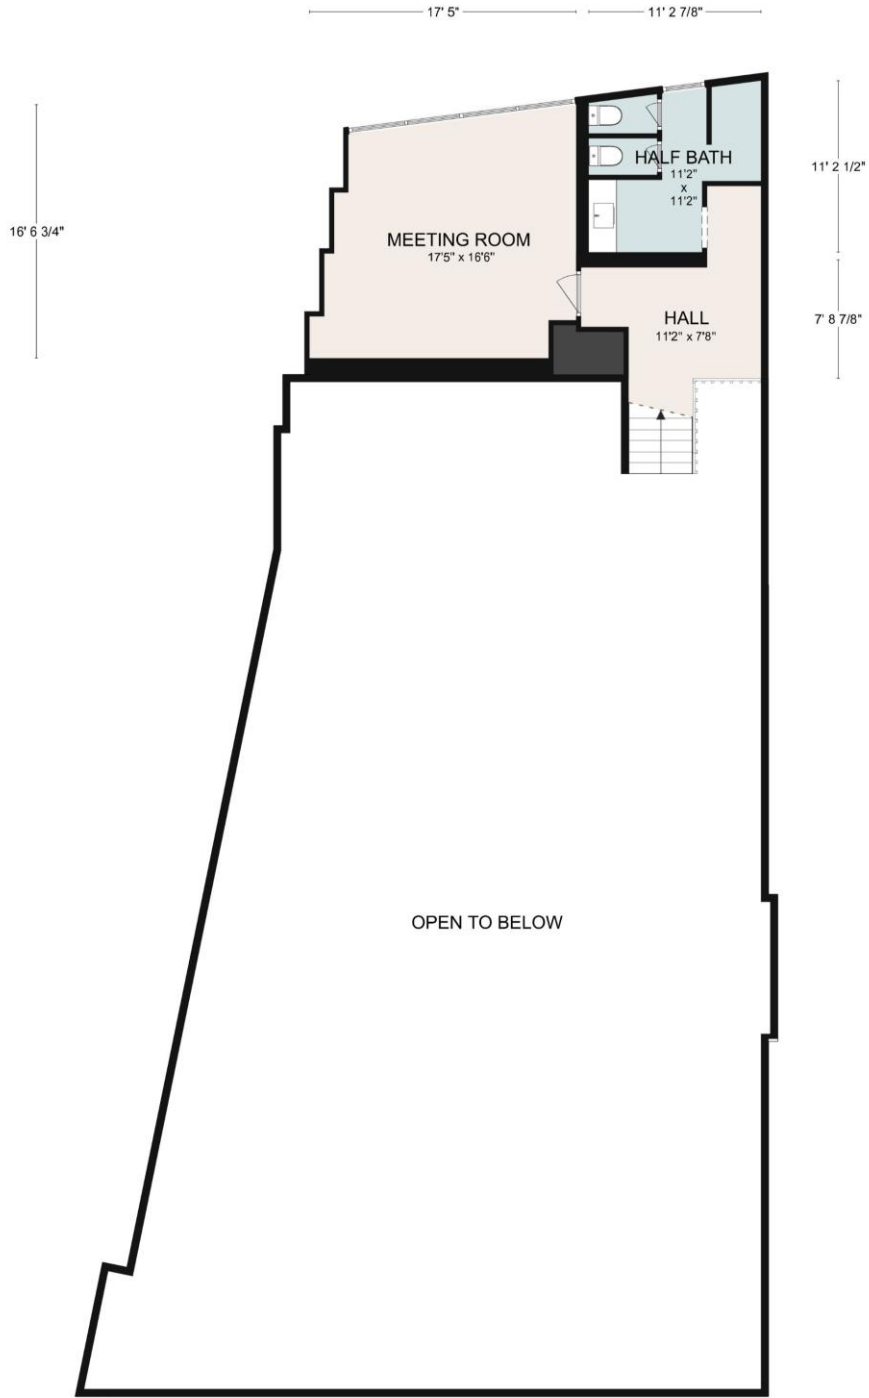

168 Patton Ave, Asheville, NC 28801

Upper Floor

Measurements are produced in accordance with NCREC Residential Square Footage Guidelines using laser measuring tools and LiDAR devices; deemed reliable but not guaranteed. Not intended for construction