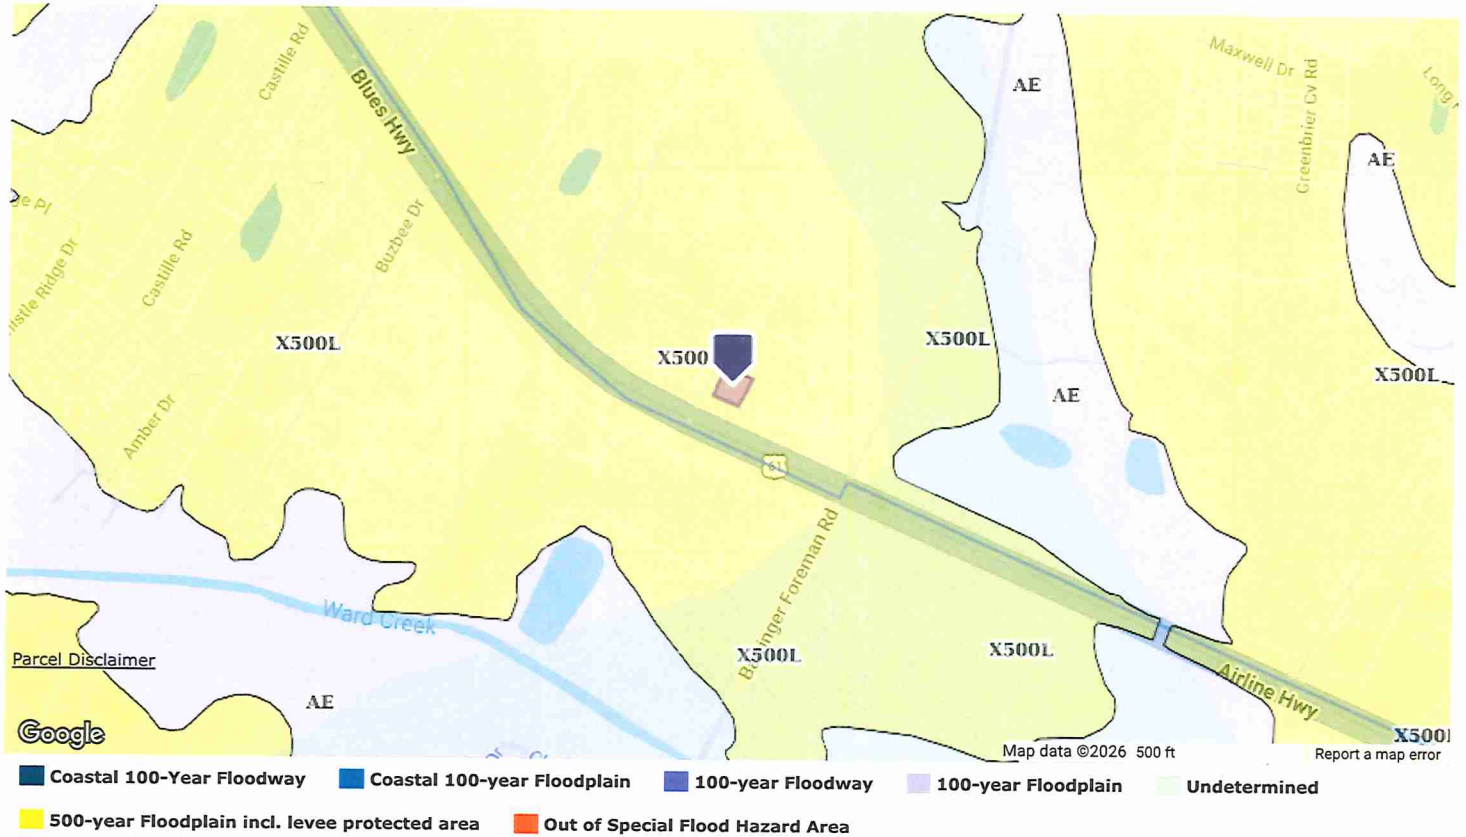

Flood Map

Flood Zone Code: **X500L**
Flood Zone Date: **05/02/2008**
Flood Zone Panel: **22033C0335E**
Flood Code Description:

Special Flood Hazard Area (SFHA):
Within 250 Feet of Multiple Flood Zone:
Flood Community Name:

Out
No
EAST BATON ROUGE PARISH

This map/report was produced using multiple sources. It is provided for informational purposes only. This map/report should not be relied upon by any third parties. It is not intended to satisfy any regulatory guidelines and should not be used for this or any other purpose.