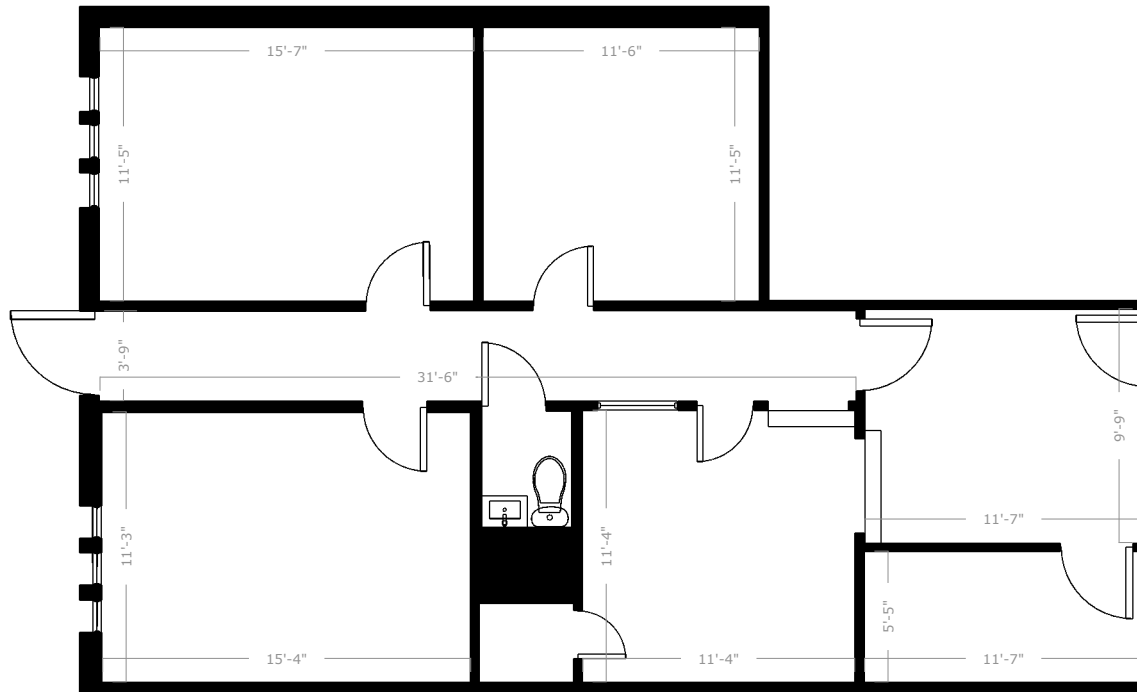

10320 56th St

Temple Terrace, FL 33617

0' 1' 5' 10' 15' 20'
FEET

SCALE: 1' = 1/8"

FloorPlanNinja.com

Unit 320

DISCLAIMER: THIS FLOORPLAN IS PROVIDED WITHOUT WARRANTY OF ANY KIND. FLOOR PLAN NINJA DISCLAIMS ANY WARRANTY INCLUDING, WITHOUT LIMITATION, SATISFACTORY OR ACCURACY OF DIMENSIONS. WE RESERVE THE RIGHT TO USE ALL FLOOR PLANS AND RENDERINGS FOR MARKETING PURPOSES

10320 56th St

Temple Terrace, FL 33617

Suite 320

Usable Square Feet (USF)
996 Sqft

Rentable Square Feet (RSF)
1,145 Sqft

FloorPlanNinja.com

Unit 320

DISCLAIMER: THIS FLOORPLAN IS PROVIDED WITHOUT WARRANTY OF ANY KIND. FLOOR PLAN NINJA DISCLAIMS ANY WARRANTY INCLUDING, WITHOUT LIMITATION, SATISFACTORY OR ACCURACY OF DIMENSIONS. WE RESERVE THE RIGHT TO USE ALL FLOOR PLANS AND RENDERINGS FOR MARKETING PURPOSES