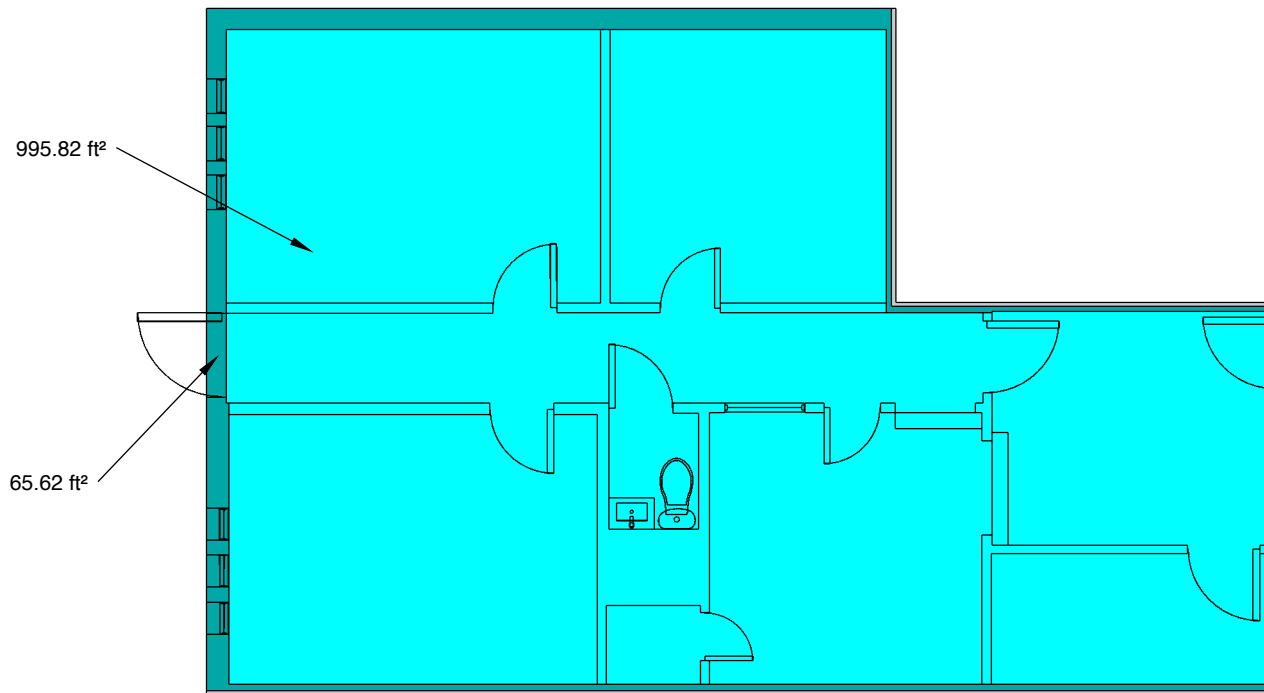

10320 56th St

Temple Terrace, FL 33617

0' 1' 5' 10' 15' 20'
FEET

SCALE: 1' = 1/8"

FloorPlanNinja.com

Unit 320

DISCLAIMER: THIS FLOORPLAN IS PROVIDED WITHOUT WARRANTY OF ANY KIND. FLOOR PLAN NINJA DISCLAIMS ANY WARRANTY INCLUDING, WITHOUT LIMITATION, SATISFACTORY OR ACCURACY OF DIMENSIONS. WE RESERVE THE RIGHT TO USE ALL FLOOR PLANS AND RENDERINGS FOR MARKETING PURPOSES

10320 56th St

Temple Terrace, FL 33617

Suite 320

Usable Square Feet (USF)
996 Sqft

Rentable Square Feet (RSF)
1,145 Sqft

FloorPlanNinja.com

Unit 320

DISCLAIMER: THIS FLOORPLAN IS PROVIDED WITHOUT WARRANTY OF ANY KIND. FLOOR PLAN NINJA DISCLAIMS ANY WARRANTY INCLUDING, WITHOUT LIMITATION, SATISFACTORY OR ACCURACY OF DIMENSIONS. WE RESERVE THE RIGHT TO USE ALL FLOOR PLANS AND RENDERINGS FOR MARKETING PURPOSES