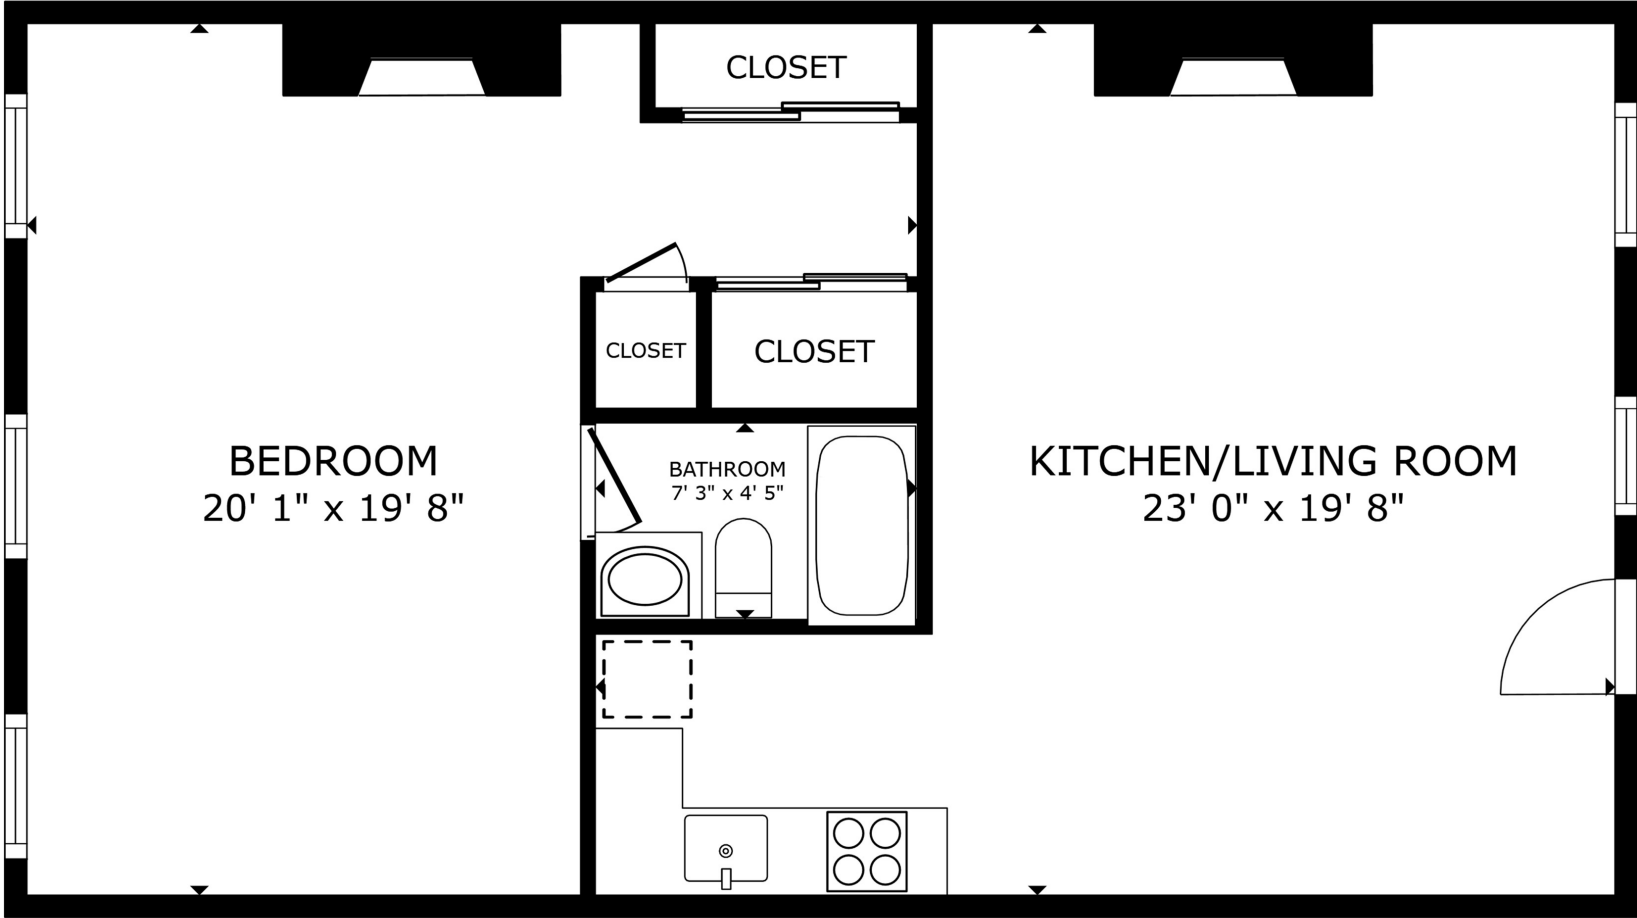

239 Race Street Unit A

Philadelphia, PA 19106

TOTAL: 705 sq ft