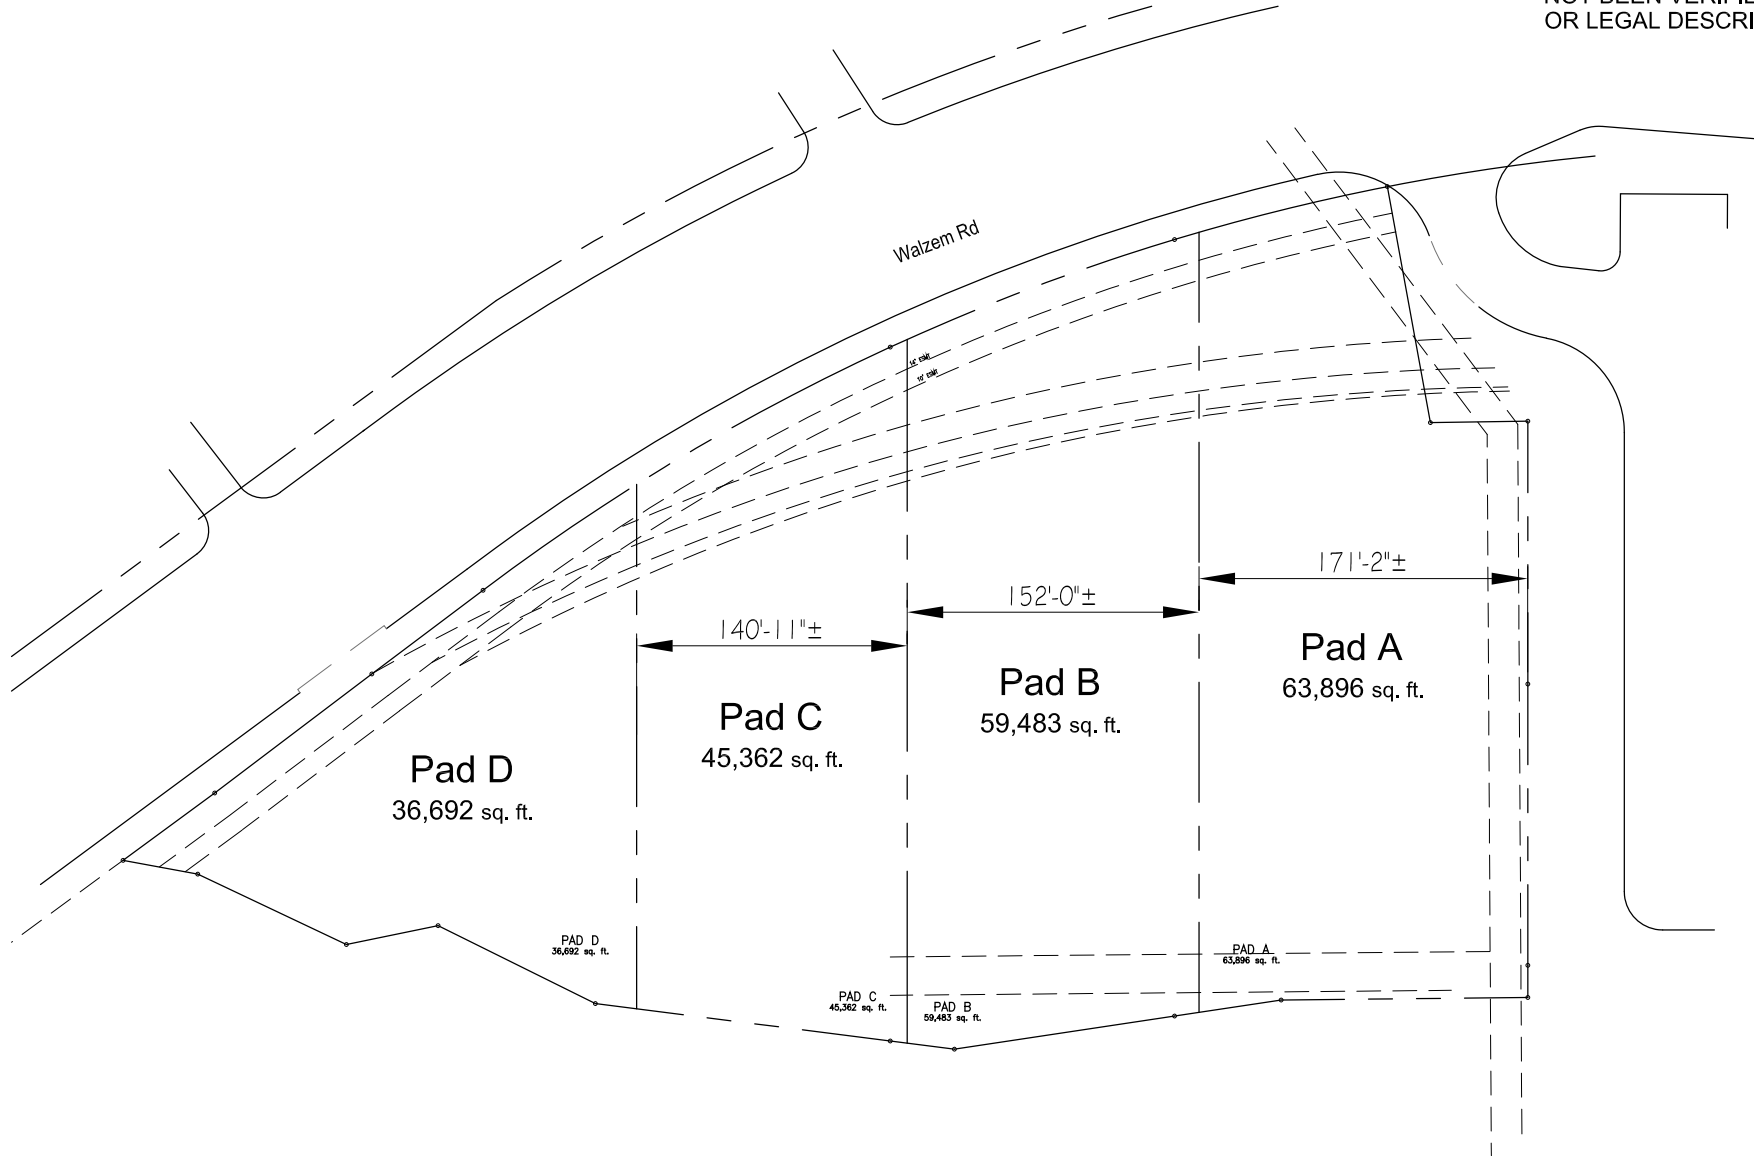

44833

Walzem Pad Sites

Walzem Rd, San Antonio, Tx.

PRELIMINARY

THIS DOCUMENT IS FOR INTERIM REVIEW AND NOT INTENDED FOR BIDDING, PERMIT OR CONSTRUCTION PURPOSES.

CHARLES W. POPE TX#13356

Date: 11.08.22

GENERAL NOTES:

- SURVEY: THIS DRAWING HAS NOT BEEN VERIFIED BY SURVEY OR LEGAL DESCRIPTION

PRELIMINARY PAD SITES
SCALE: 1" = 100'-0"

Version **B**

CHARLES WILLIAM POPE
& ASSOCIATES - ARCHITECTS
TEL: (210) 349-6005