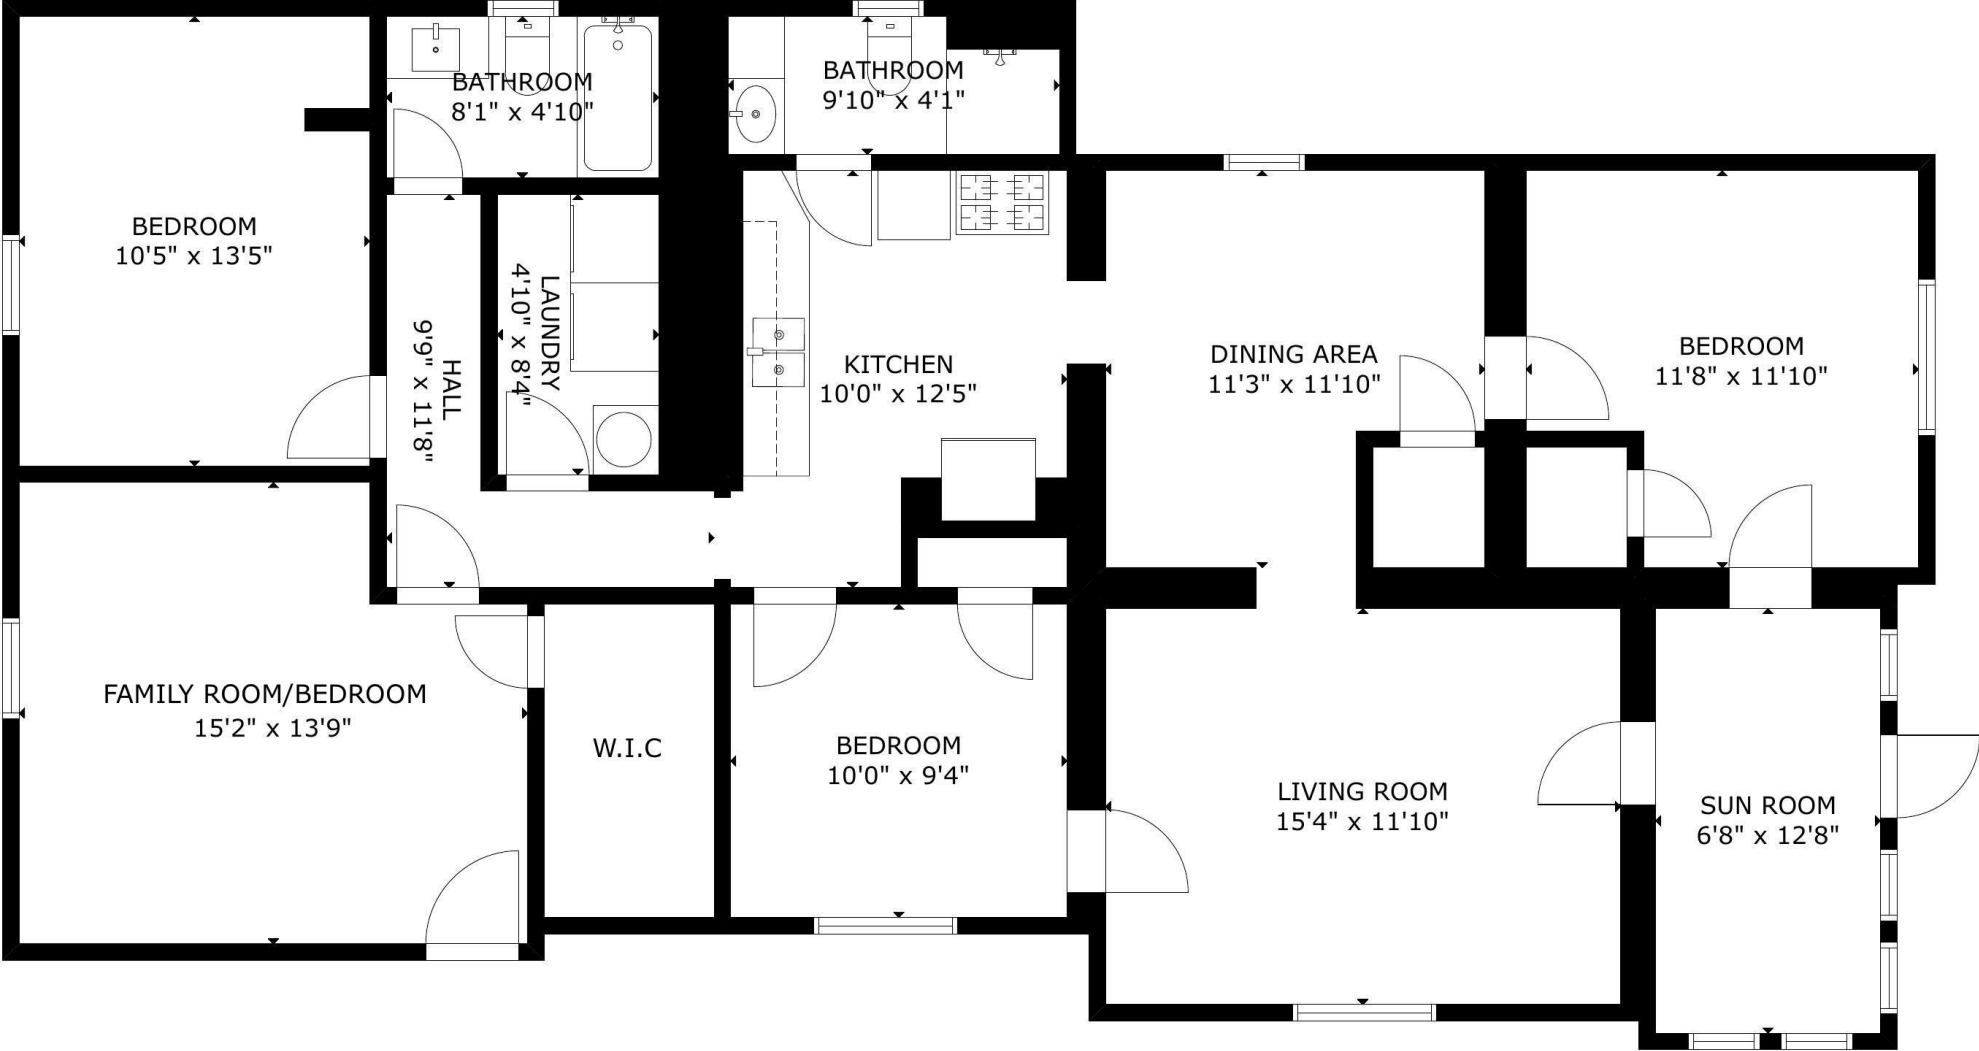

# 615 Keleher Ave NW, Albuquerque, NM, 87102, US

TOTAL HEATED AREA  
TOTAL: 1,551 sq.ft  
FLOOR 1: 1,551 sq.ft

SIZE AND DIMENSIONS ARE APPROXIMATE, ACTUAL MAY VARY