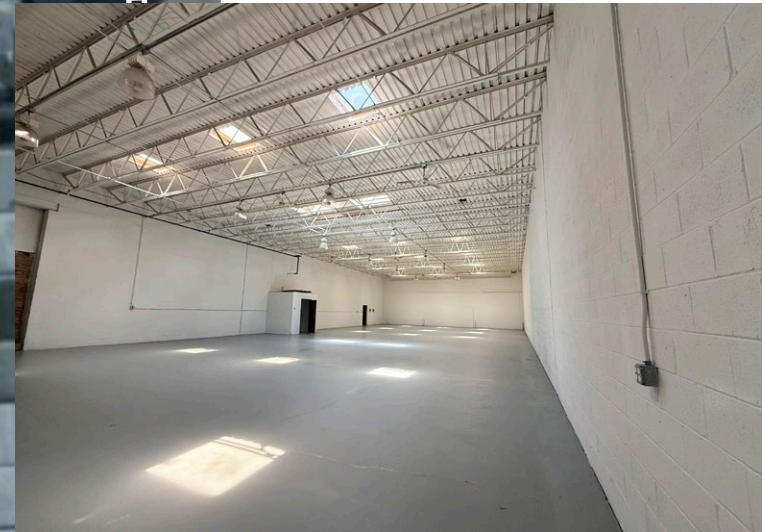

AERIAL

DRIVE-IN

MULLIKIN ST

5,500 SF ±

6,500 SF ±

N MADEIRA ST

0.87
AC ±

16' W x 14' H

E FAYETTE ST

N PATTERSON PARK