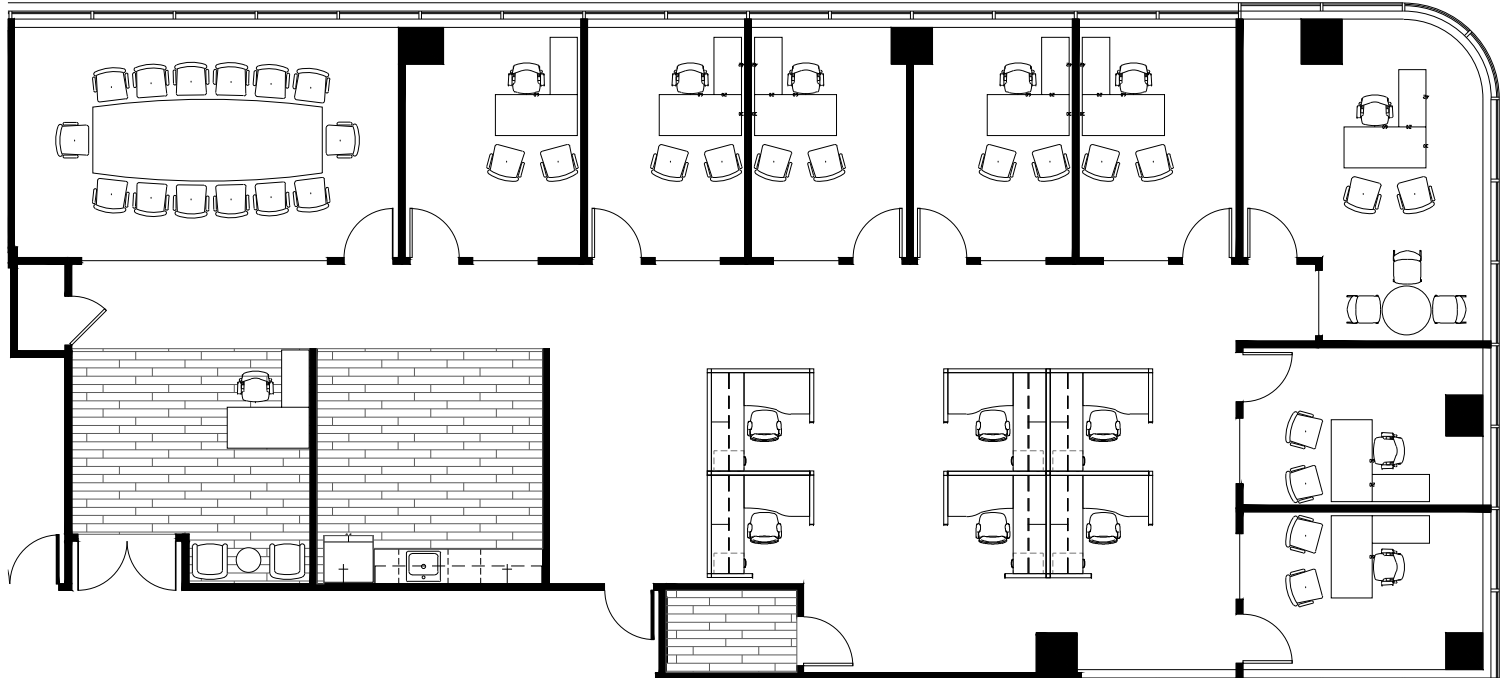

PLAZA TOWER

ONE

6400 Fiddlers Green Circle
Greenwood Village, CO 80111

Suite 530
4,362 RSF

*Furniture is for illustrative purposes only

ROBERT WHITTELSEY
303 283 4581 | robert.whittelsey@colliers.com
ABBY PATTILLO
303 283 4579 | abby.pattillo@colliers.com

Granite
TPS DESIGN