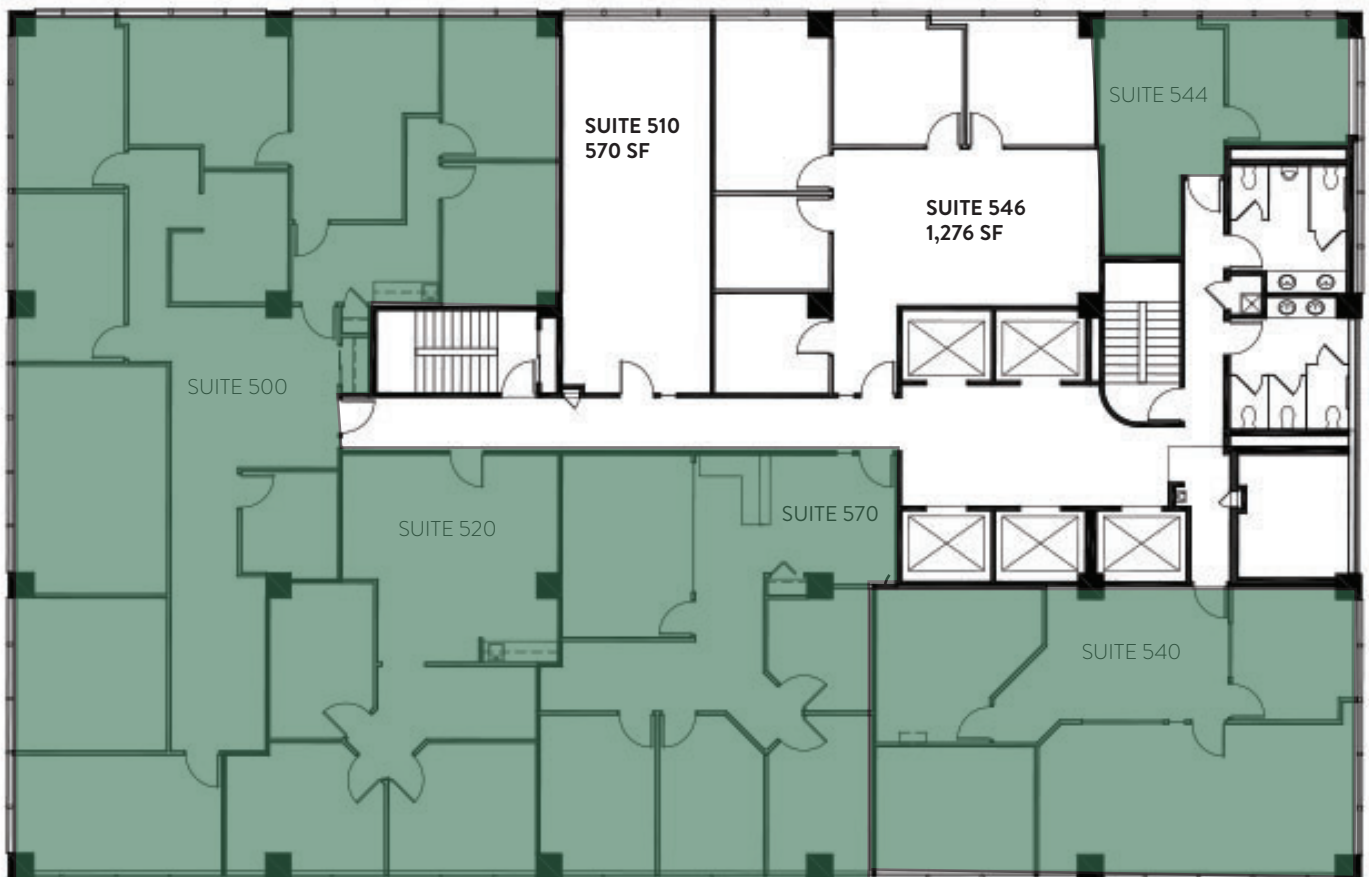

475 SEVENTEENTH STREET

FOR LEASE

SUITE 510/546 | 570-1,846 SF

For Leasing Information, Contact:

Peter Thomas

303.324.0677
pthomas@lpc.com

Andrew Piepgras

303.226.8209
apiepgras@lpc.com