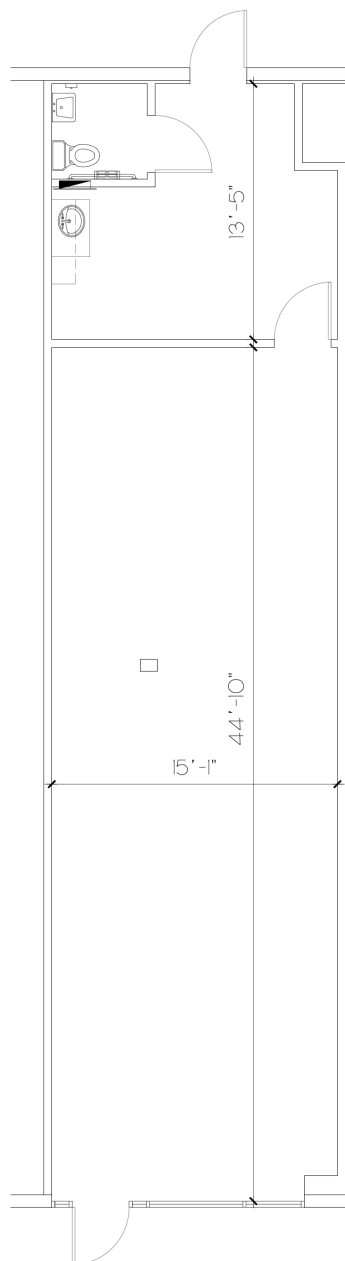

Floor Plans

Suite 241 | 890± SF
Available 08/01/25

**For further
information**

Lisa Bailey, SIOR
Principal
+1 407 440 6645
lisa.bailey@avisonyoung.com

avisonyoung.com