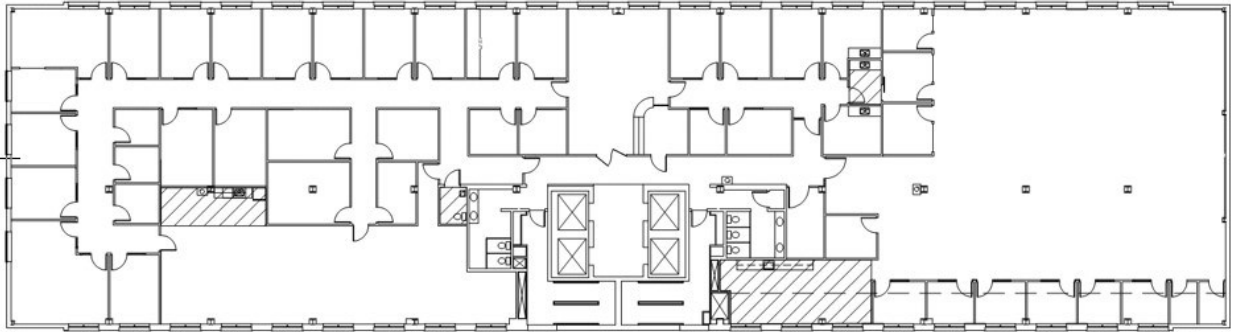

SUITE 400

15,254 RSF

LEAH MASSON

Senior Director
+1 206 215 9803
leah.masson@cushwake.com

BRANDON BURMEISTER

Senior Director
+1 206 215 9702
brandon.burmeister@cushwake.com