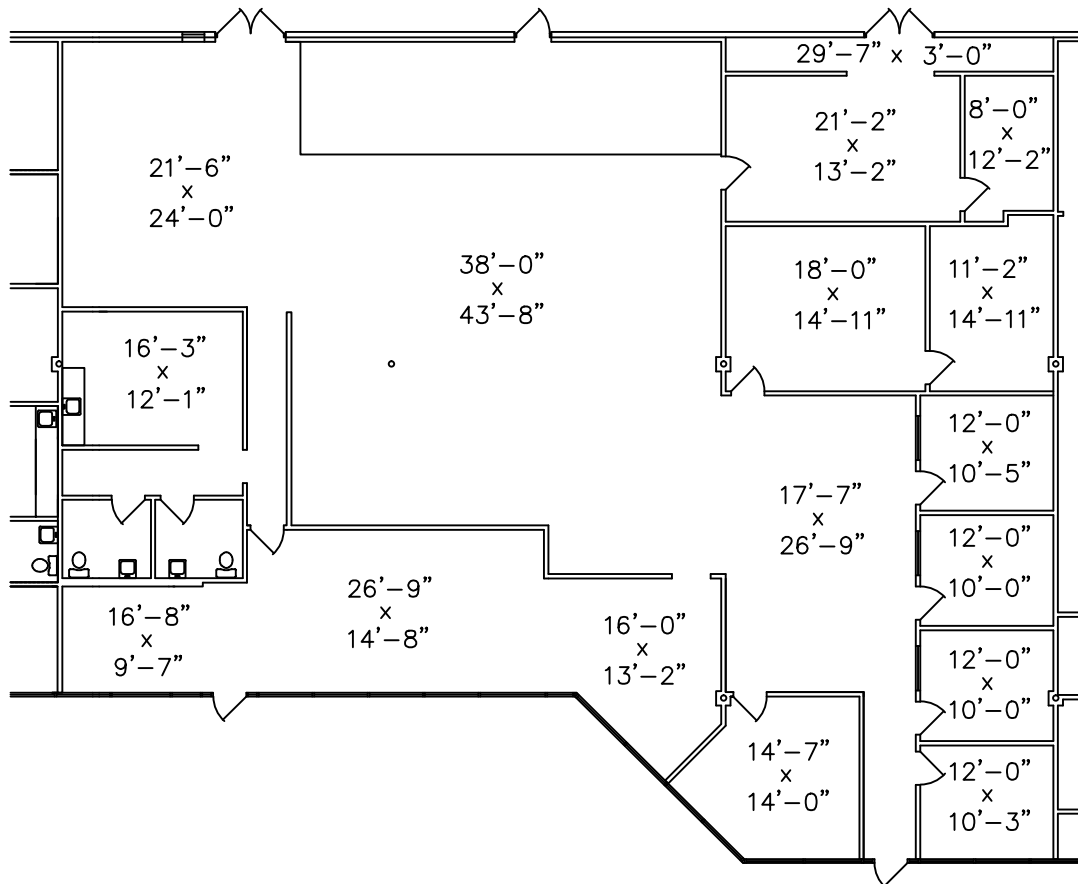

For more information
call 806-358-7151

Lakeview Professional Center

2400 Lakeview Drive
Amarillo, TX 79109

SUITE 112

±5,869 Rentable Square Feet