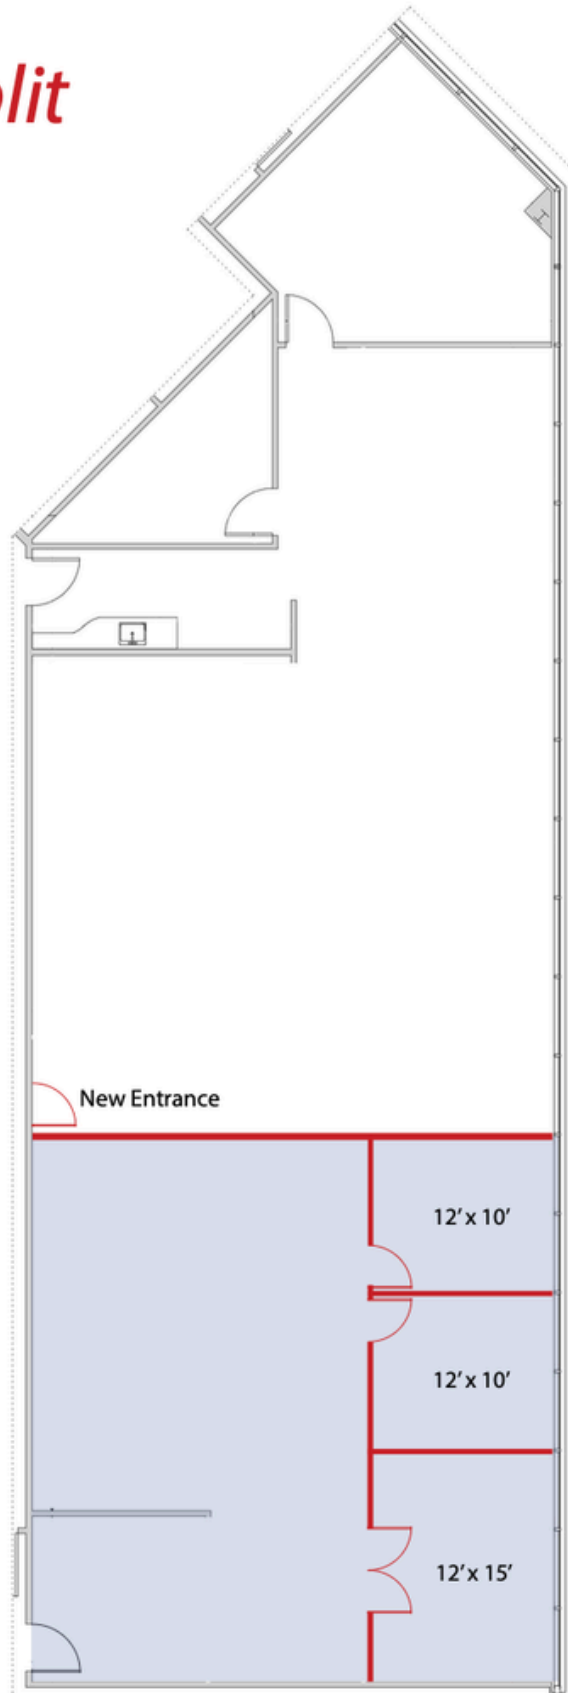

Proposed Split

Suite 180
2,205 sf

Suite 170
1,346 sf

* All measurements are approximate.