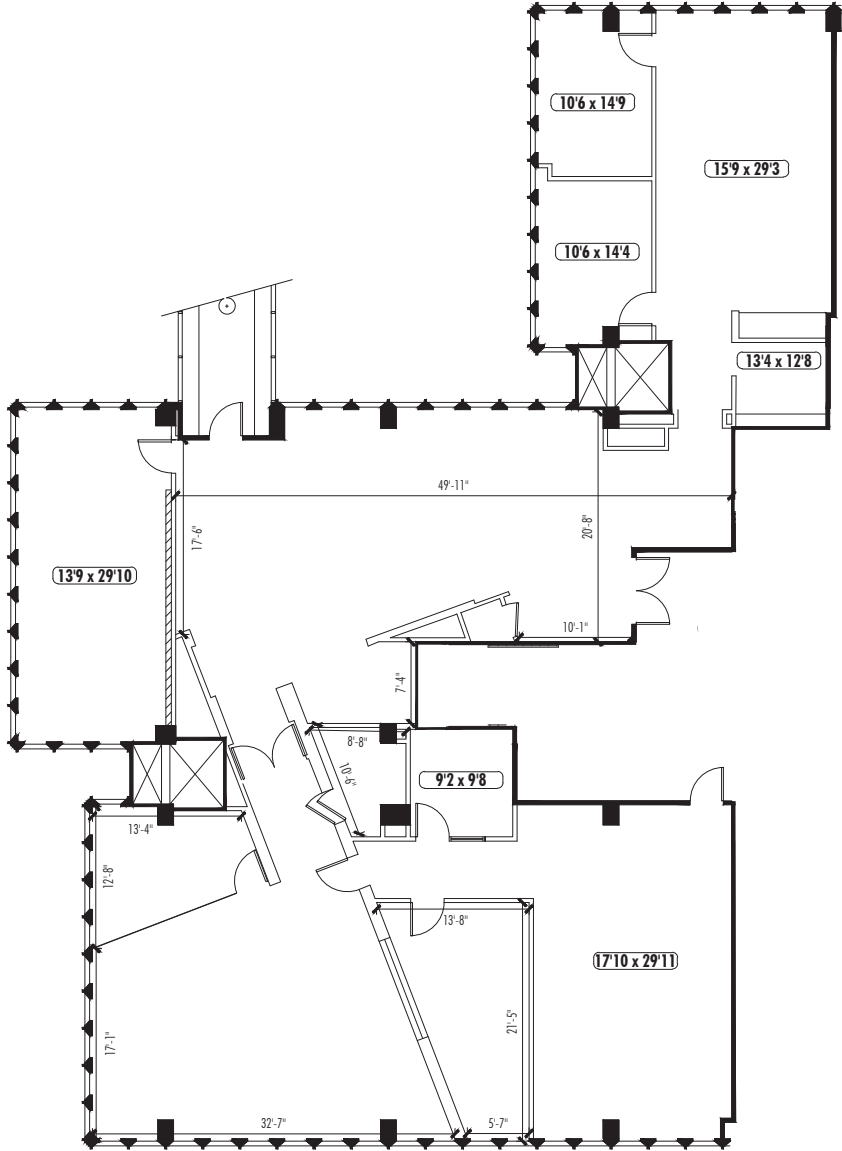

# TOWER 229, SUITE 1850

5,046 RSF

KEY PLAN

PEACHTREE  
CENTER