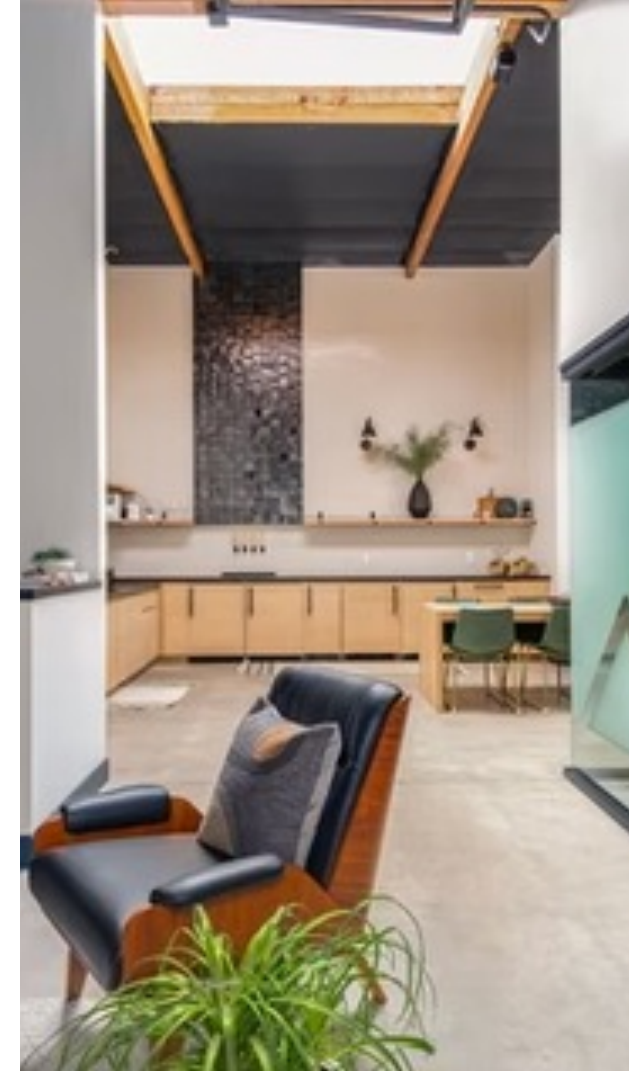

SUBLEASE 5451 Ave Encinas
Carlsbad, CA 92007

Carter+Co

Travis Carter
+ 619 665 1887
travis@carterco.us
carterco.us

Information contained herein has been obtained from sources deemed reliable. While we believe this information to be true, Carter+Co makes no guarantee, warranties or representations as to the completeness or accuracy thereof. All information submitted is subject to errors and/or omissions.