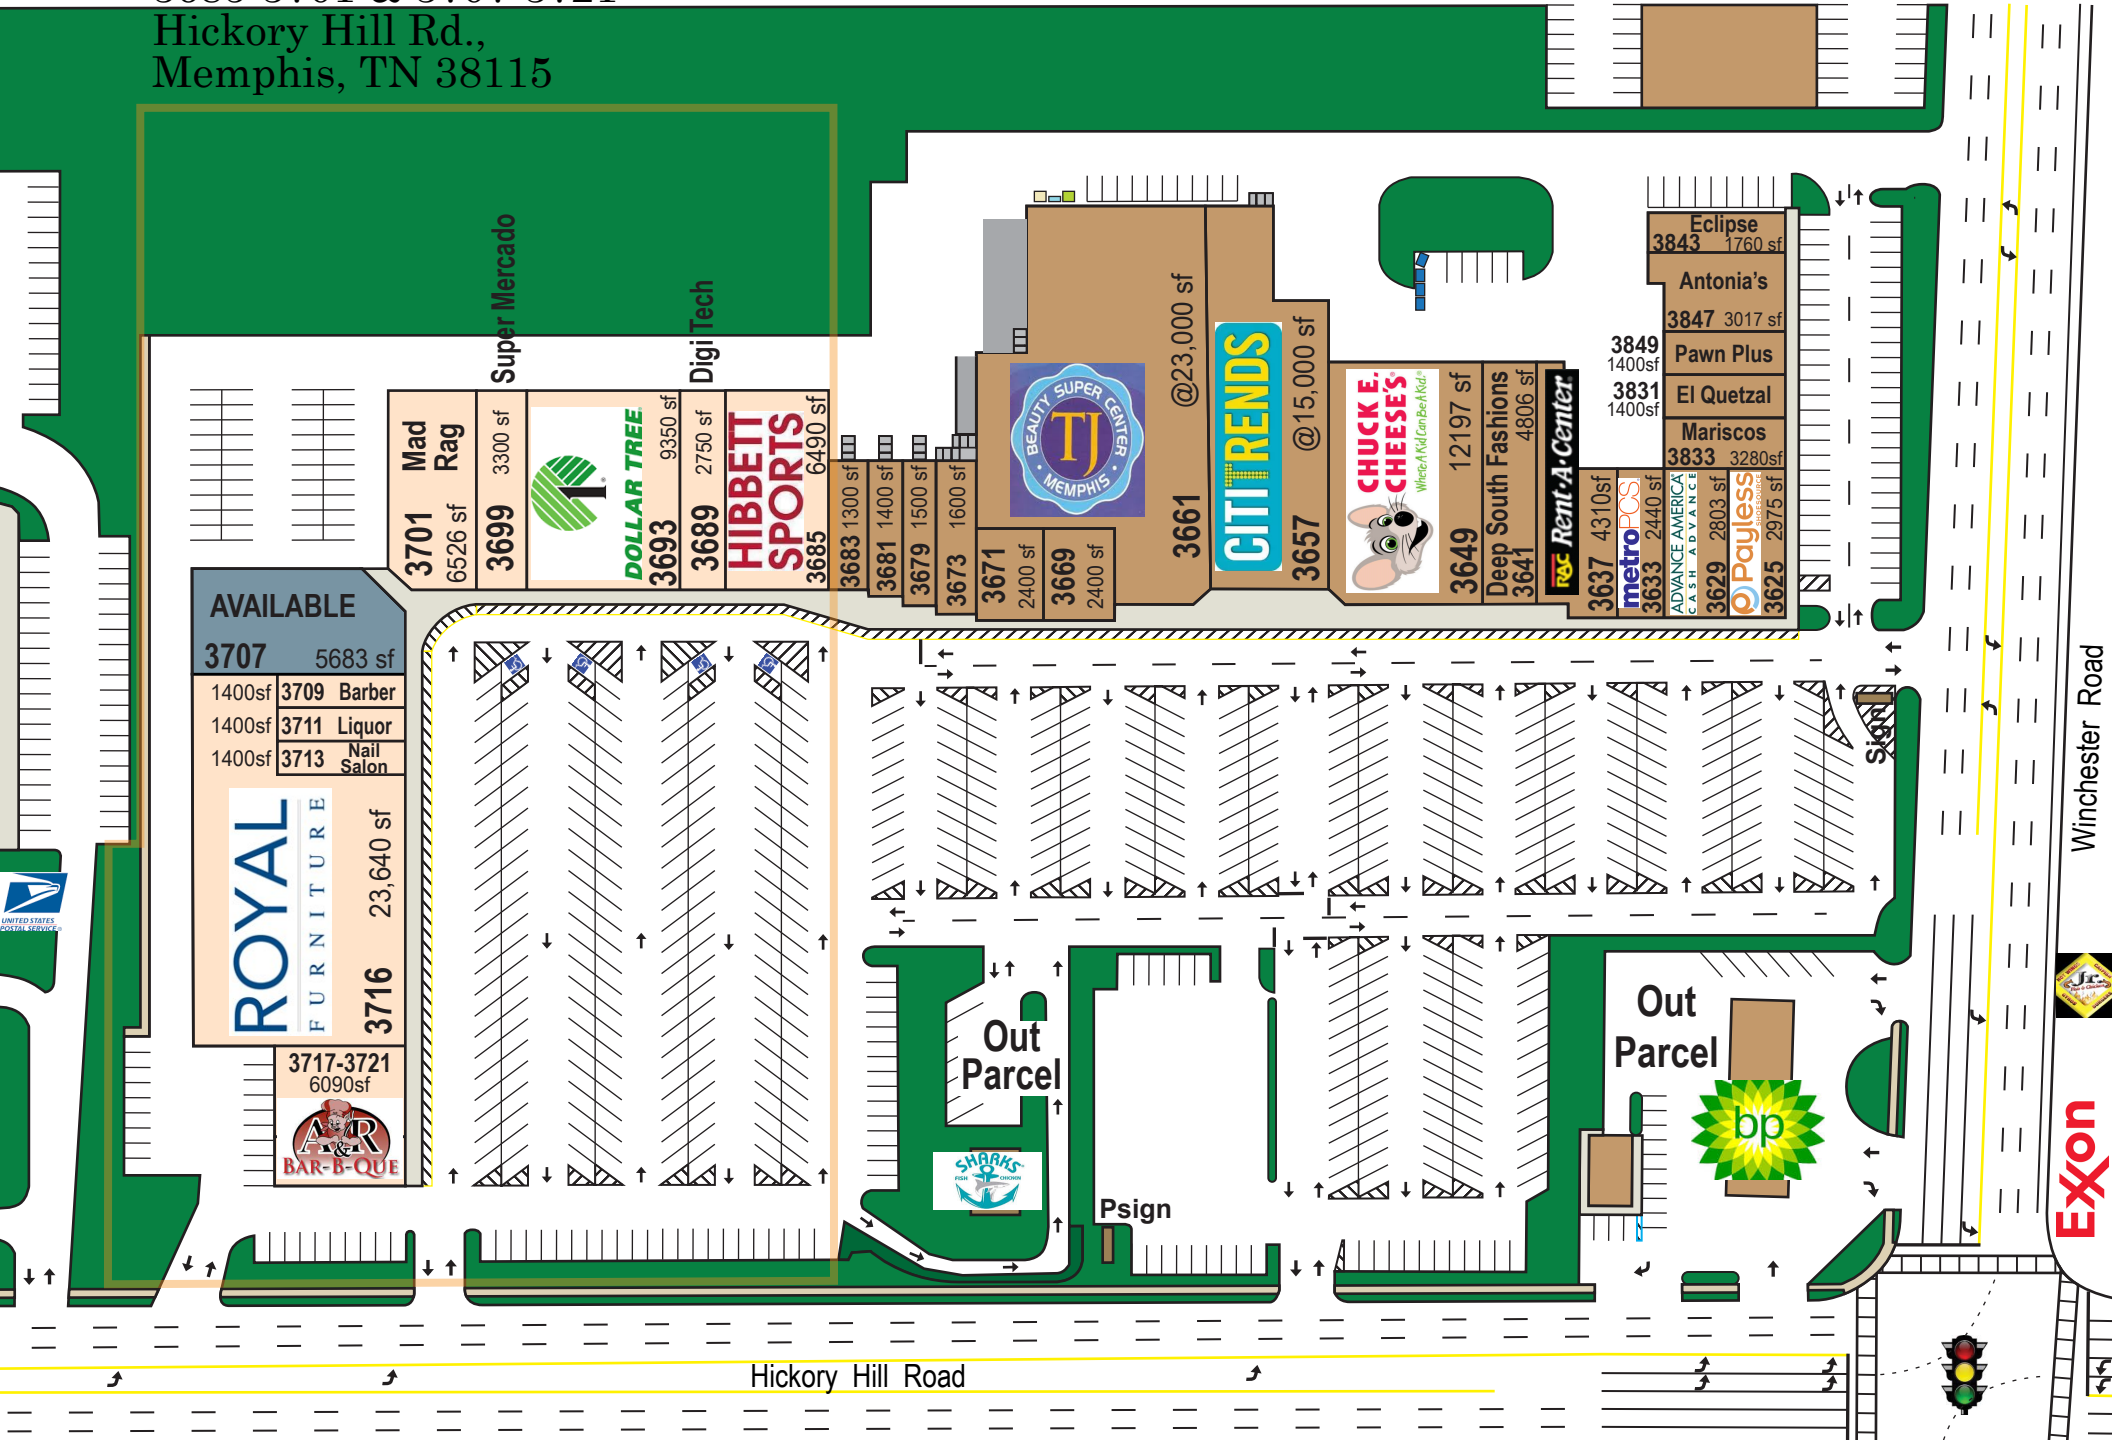

Hickory Ridge Crossing
3685-3701 & 3707-3721

Hickory Hill Rd.,
Memphis, TN 38115

AVAILABLE

3707	5683 sf
1400sf	3709 Barber
1400sf	3711 Liquor
1400sf	3713 Nail Salon

ROYAL FURNITURE
3716 23,640 sf

3717-3721
6090sf
BAR-B-QUE

3701 Mad Rag 6526 sf
3699 Super Mercado 3300 sf
3693 DOLLAR TREE 9350 sf
3689 Digi Tech 2750 sf
3685 HIBBETT SPORTS 6490 sf
3683 1300 sf
3681 1400 sf
3679 1500 sf
3673 1600 sf
3671 BEAUTY SUPER CENTER MEMPHIS 2400 sf
3669 2400 sf
3661 @23,000 sf
3657 CITY TRENDS @15,000 sf

3649 CHUCK E. CHEESE'S
12197 sf
Deep South Fashions 4806 sf
3641 Rent-A-Center
3637 4310sf
3633 metro PCS 2440 sf
3629 ADVANCE AMERICA CASH ADVANCE 2803 sf
3625 Payless 2975 sf

3849 Eclipse 1400sf
3831 Antonia's 3017 sf
3833 Pawn Plus 3280sf
3847 El Quetzal
3833 Mariscos 3280sf
3843 1760 sf

Out Parcel

Out Parcel

Hickory Hill Road

Winchester Road

FAMILY DOLLAR

AutoZone

Exxon