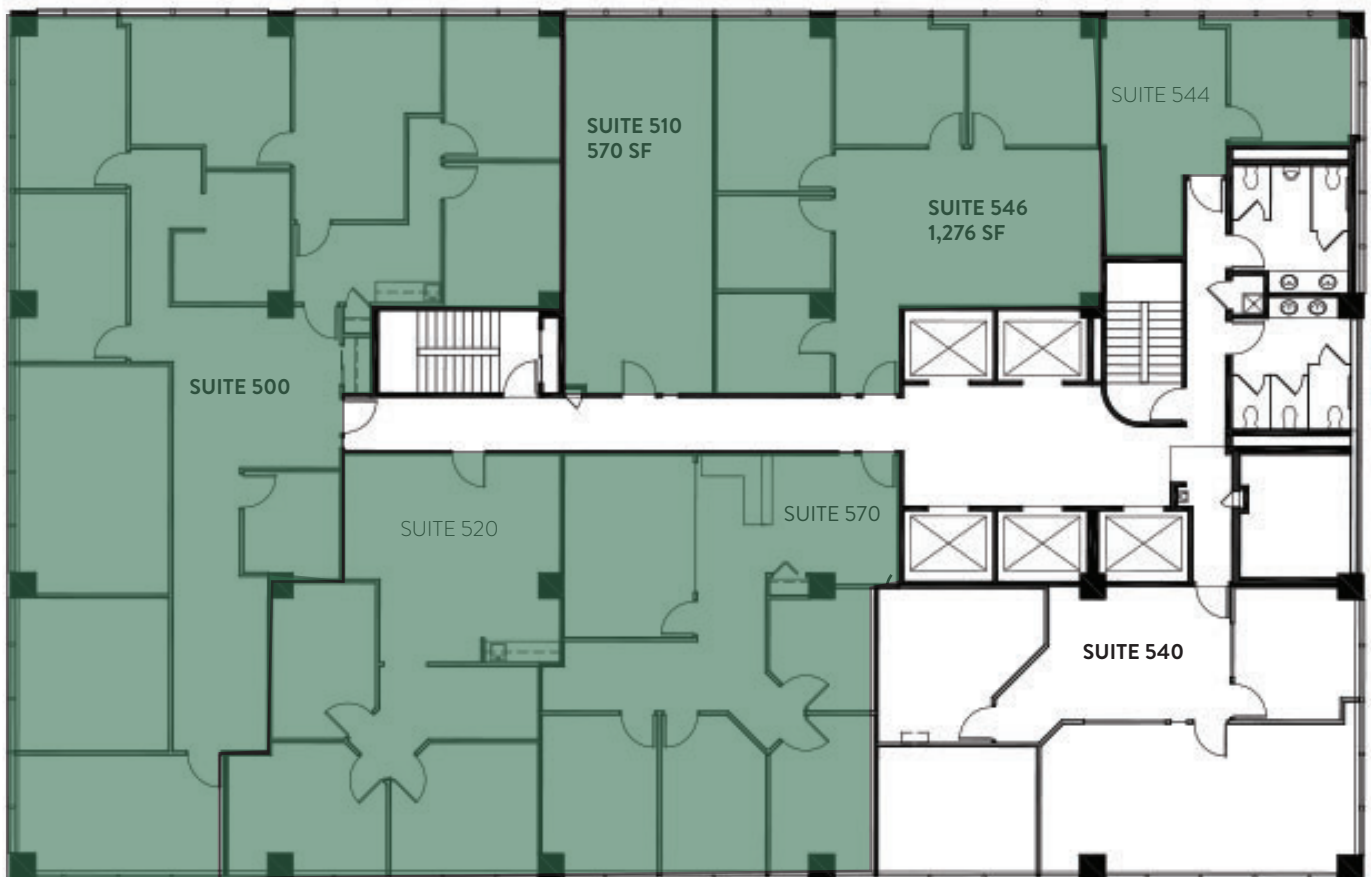

# 475 SEVENTEENTH STREET

FOR LEASE

SUITE 540 | 1,414 SF

For Leasing Information, Contact:

**Peter Thomas**  
303.324.0677  
pthomas@lpc.com

**Andrew Piegras**  
303.226.8209  
apiegras@lpc.com

LINCOLN  
PROPERTY  
COMPANY